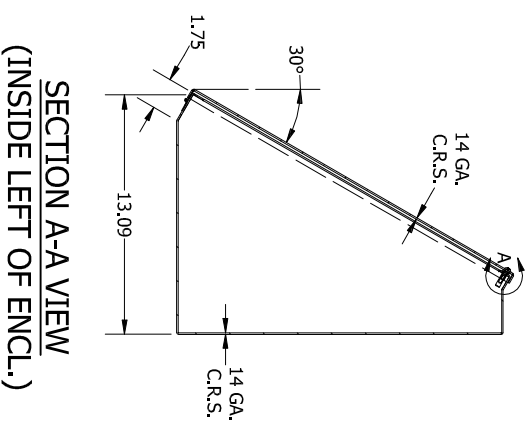

REAR VIEW

PART#: WC200C30
(DATA SUBJECT TO CHANGE WITHOUT NOTICE)

THIS DRAWING IS PROPERTY OF HUBBELL INC. WIEGMANN
ALL INFORMATION IS PROPRIETARY AND NOT TO BE DUPLICATED