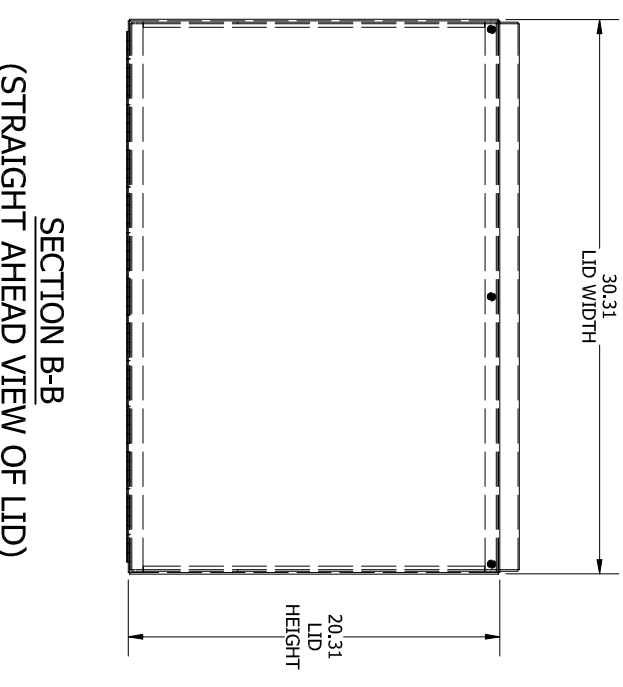

REAR VIEW

PART#: WC200C30
(DATA SUBJECT TO CHANGE WITHOUT NOTICE)

THIS DRAWING IS PROPERTY OF HUBBELL INC. WIEGMANN
ALL INFORMATION IS PROPRIETARY AND NOT TO BE DUPLICATED