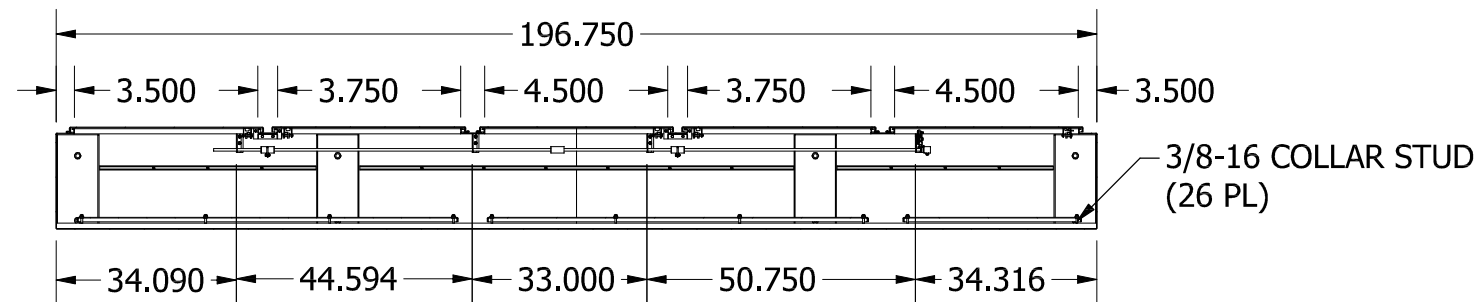

LEFT VIEW

RIGHT VIEW

PART#: WAXMU_FIVE_DOOR
(DATA SUBJECT TO CHANGE WITHOUT NOTICE)

THIS DRAWING IS PROPERTY OF HUBBELL INC. WIEGMANN
 ALL INFORMATION IS PROPRIETARY AND NOT TO BE DUPLICATED