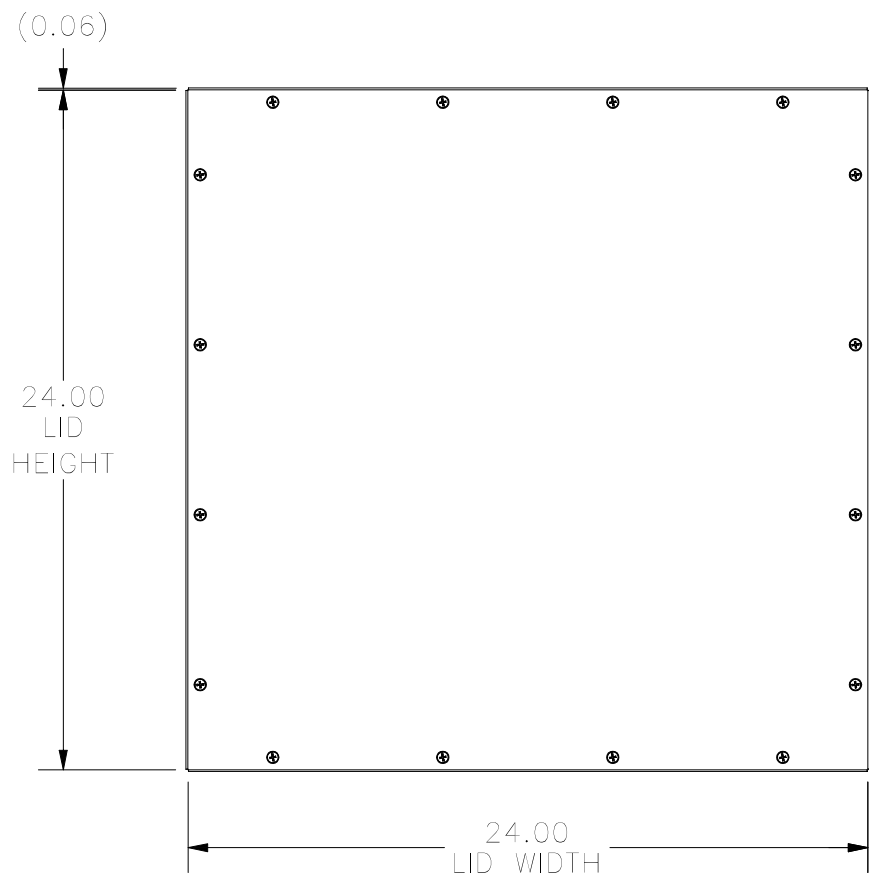

TOP VIEW

FRONT VIEW

RIGHT SIDE VIEW

FRONT VIEW TUB

LEFT SIDE VIEW

BOTTOM VIEW

PART#: WA242408GSCG  
 (DATA SUBJECT TO CHANGE WITHOUT NOTICE)

THIS DRAWING IS PROPERTY OF HUBBELL INC. WIEGMANN  
 ALL INFORMATION IS PROPRIETARY AND NOT TO BE DUPLICATED