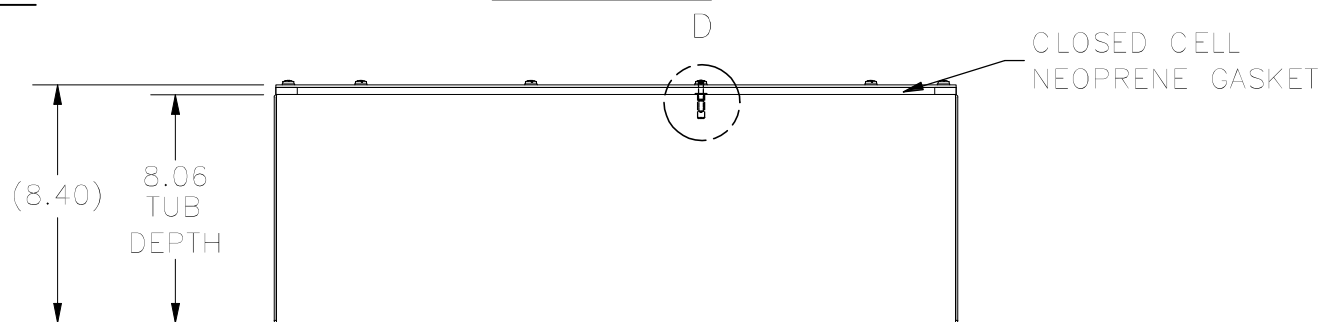

TOP VIEW

FRONT VIEW

RIGHT SIDE VIEW

FRONT VIEW TUB

LEFT SIDE VIEW

BOTTOM VIEW

PART#: WA242408GSCG  
 (DATA SUBJECT TO CHANGE WITHOUT NOTICE)

THIS DRAWING IS PROPERTY OF HUBBELL INC. WIEGMANN  
 ALL INFORMATION IS PROPRIETARY AND NOT TO BE DUPLICATED