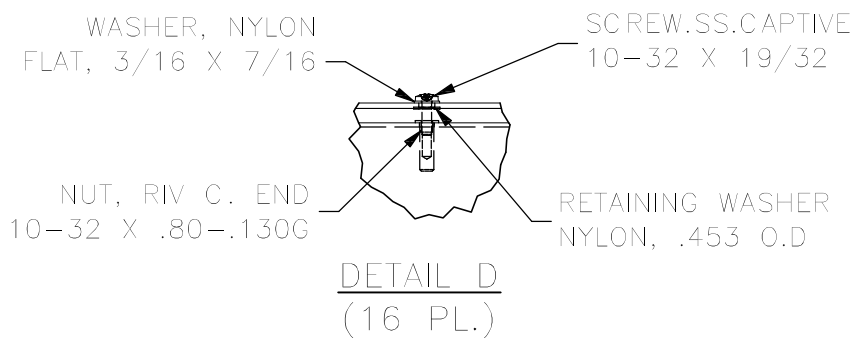

TOP VIEW

FRONT VIEW

RIGHT SIDE VIEW

FRONT VIEW TUB

LEFT SIDE VIEW

BOTTOM VIEW

PART#: WA242408GSCG  
 (DATA SUBJECT TO CHANGE WITHOUT NOTICE)

THIS DRAWING IS PROPERTY OF HUBBELL INC. WIEGMANN  
 ALL INFORMATION IS PROPRIETARY AND NOT TO BE DUPLICATED