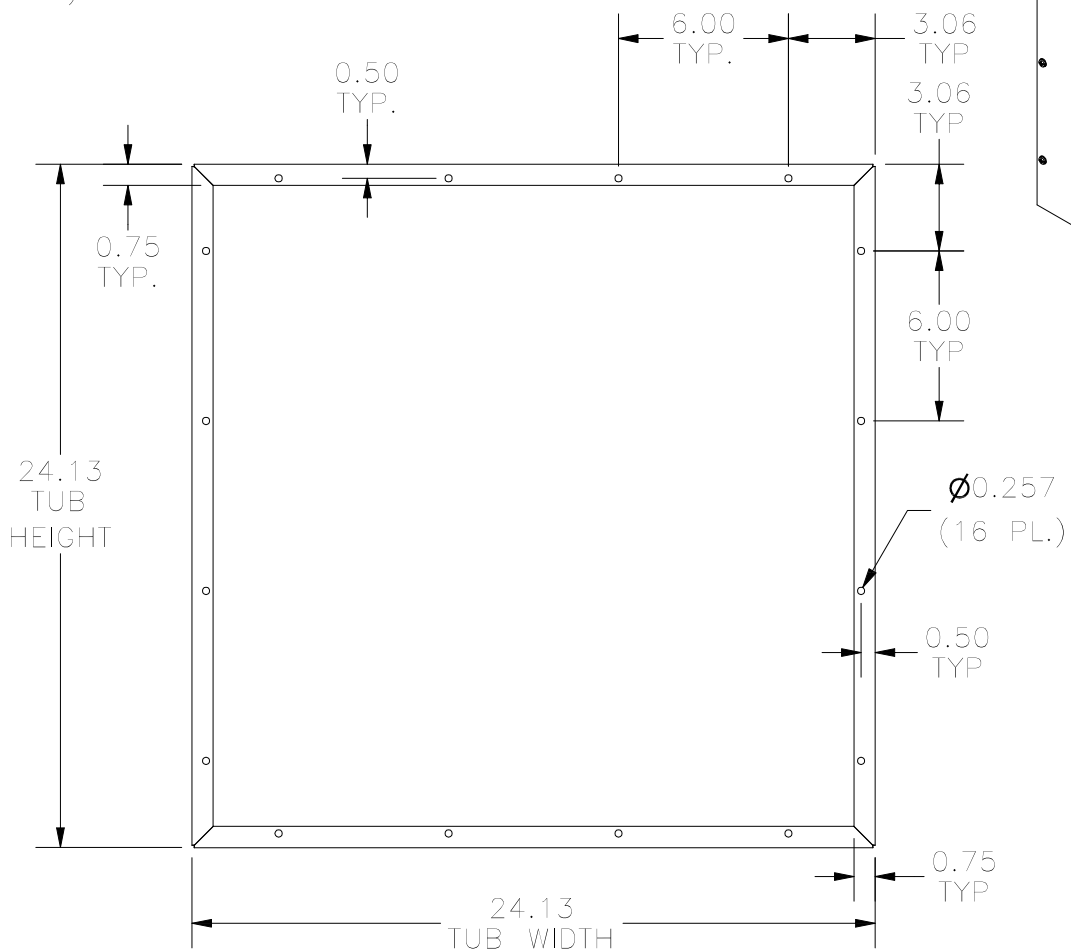

TOP VIEW

FRONT VIEW

RIGHT SIDE VIEW

FRONT VIEW TUB

LEFT SIDE VIEW

BOTTOM VIEW

PART#: WA242408GSCG  
 (DATA SUBJECT TO CHANGE WITHOUT NOTICE)

THIS DRAWING IS PROPERTY OF HUBBELL INC. WIEGMANN  
 ALL INFORMATION IS PROPRIETARY AND NOT TO BE DUPLICATED