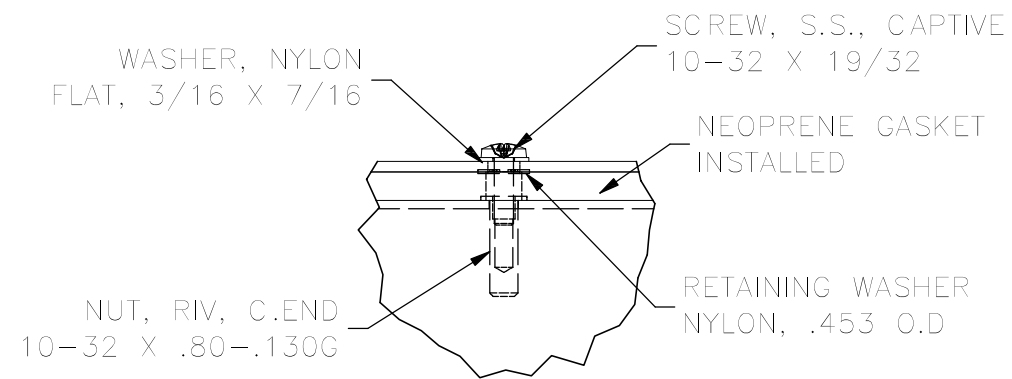

TOP VIEW

DETAIL D
(4 PL.)

LEFT SIDE VIEW

FRONT VIEW

RIGHT SIDE VIEW

FRONT VIEW TUB

BOTTOM VIEW

PART#: WA060606GSCG
(DATA SUBJECT TO CHANGE WITHOUT NOTICE)