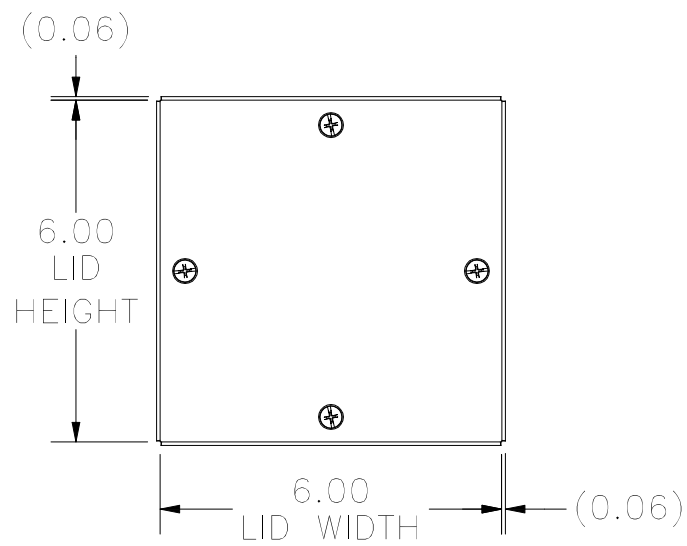

TOP VIEW

DETAIL D
(4 PL.)

LEFT SIDE VIEW

FRONT VIEW

RIGHT SIDE VIEW

FRONT VIEW TUB

BOTTOM VIEW

PART#: WA060606GSCG
(DATA SUBJECT TO CHANGE WITHOUT NOTICE)