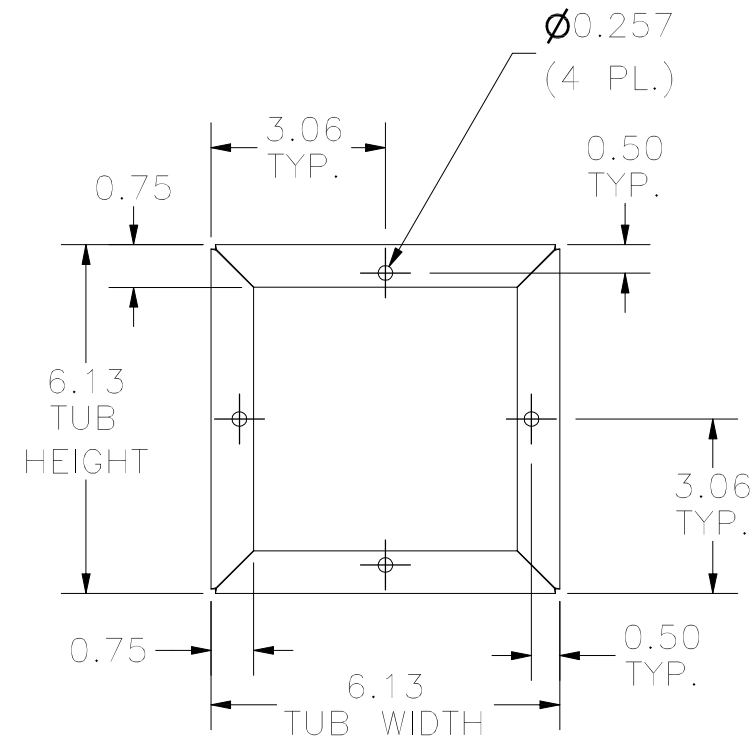

TOP VIEW

DETAIL D
(4 PL.)

LEFT SIDE VIEW

FRONT VIEW

RIGHT SIDE VIEW

FRONT VIEW TUB

BOTTOM VIEW

PART#: WA060606GSCG
(DATA SUBJECT TO CHANGE WITHOUT NOTICE)