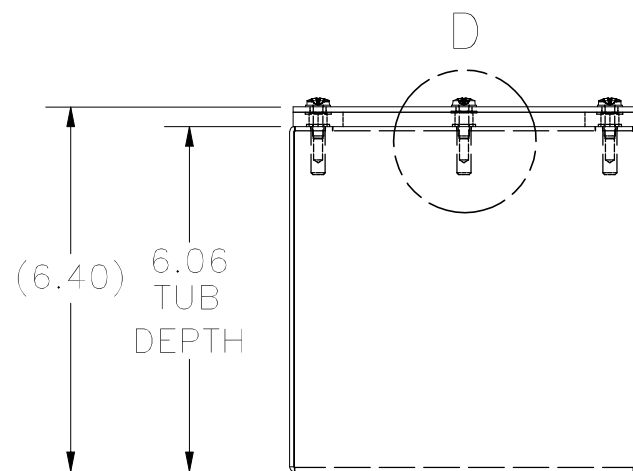

TOP VIEW

DETAIL D
(4 PL.)

LEFT SIDE VIEW

FRONT VIEW

RIGHT SIDE VIEW

FRONT VIEW TUB

BOTTOM VIEW

PART#: WA060606GSCG
(DATA SUBJECT TO CHANGE WITHOUT NOTICE)