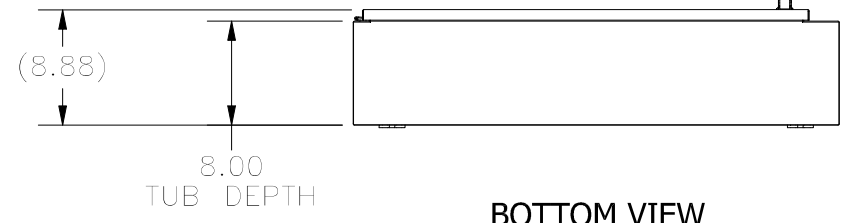

TOP VIEW

LEFT SIDE

FRONT VIEW

RIGHT SIDE

BOTTOM VIEW

ZINC DIECAST
PADLOCKING
DEFEATER HANDLE

**SECTION A-A
(INSIDE BACK OF TUB)**

**SECTION B-B
(INSIDE TOP OF ENCLOSURE)**