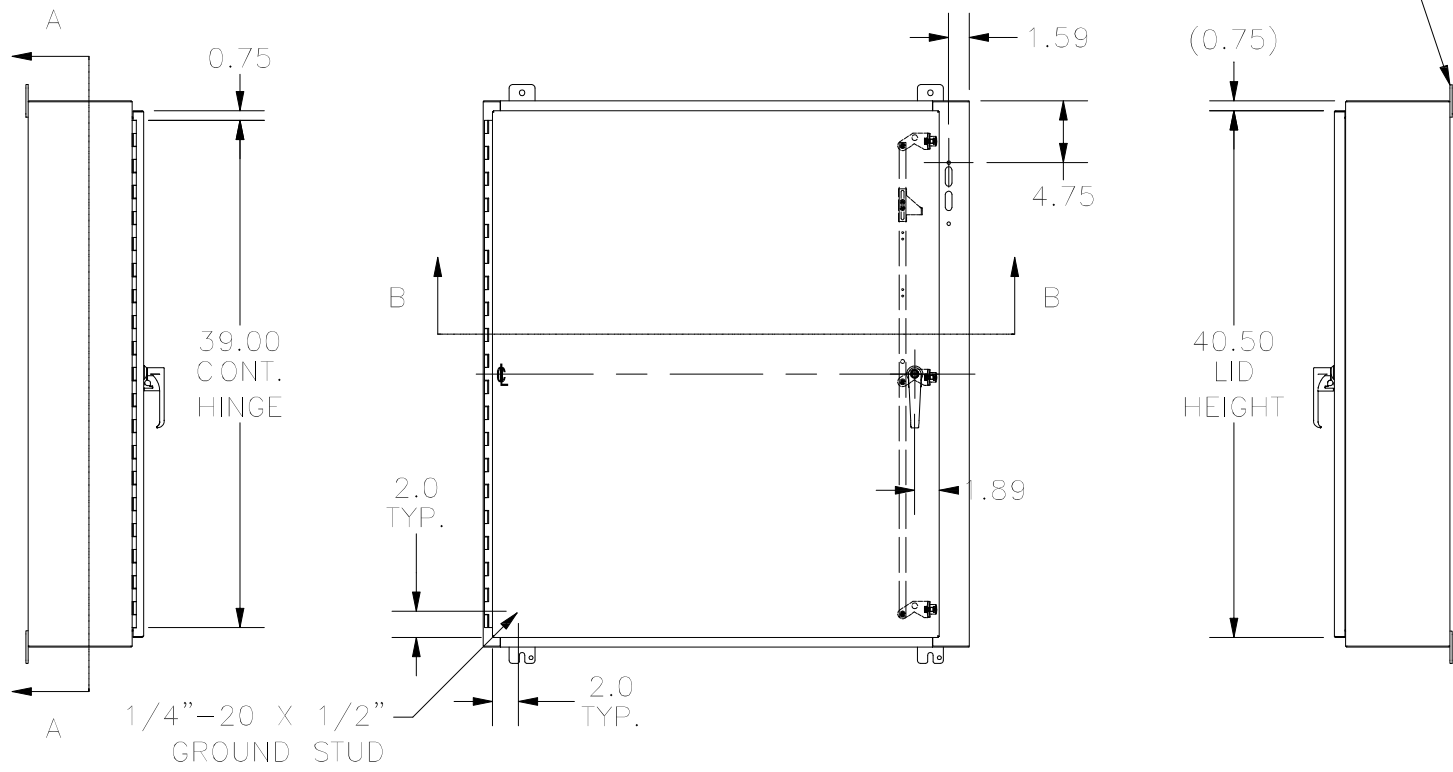

TOP VIEW

LEFT SIDE

FRONT VIEW

RIGHT SIDE

BOTTOM VIEW

ZINC DIECAST
PADLOCKING
DEFEATER HANDLE

**SECTION A-A
(INSIDE BACK OF TUB)**

**SECTION B-B
(INSIDE TOP OF ENCLOSURE)**

PART#: SDN12423708PL
(DATA SUBJECT TO CHANGE WITHOUT NOTICE)

THIS DRAWING IS PROPERTY OF HUBBELL INC. WIEGMANN
ALL INFORMATION IS PROPRIETARY AND NOT TO BE DUPLICATED