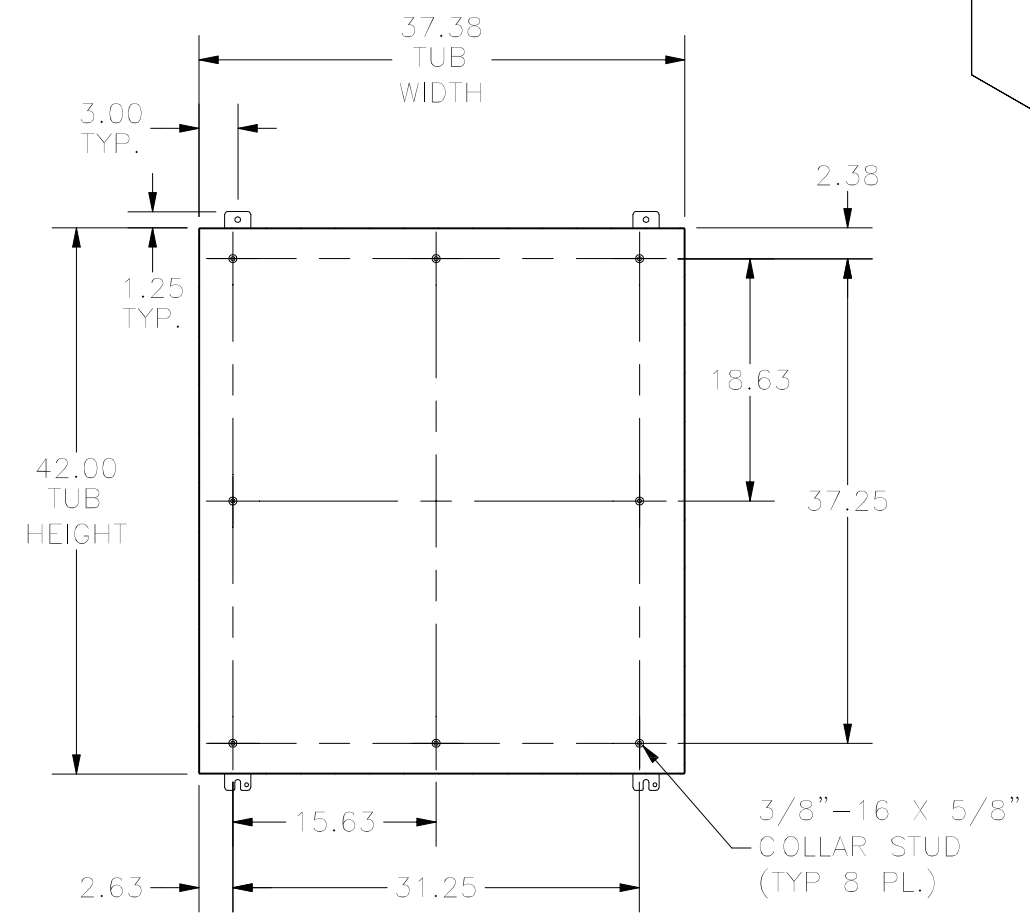

TOP VIEW

LEFT SIDE

FRONT VIEW

RIGHT SIDE

BOTTOM VIEW

ZINC DIECAST
PADLOCKING
DEFEATER HANDLE

**SECTION A-A
(INSIDE BACK OF TUB)**

**SECTION B-B
(INSIDE TOP OF ENCLOSURE)**

PART#: SDN12423708PL
(DATA SUBJECT TO CHANGE WITHOUT NOTICE)

THIS DRAWING IS PROPERTY OF HUBBELL INC. WIEGMANN
ALL INFORMATION IS PROPRIETARY AND NOT TO BE DUPLICATED