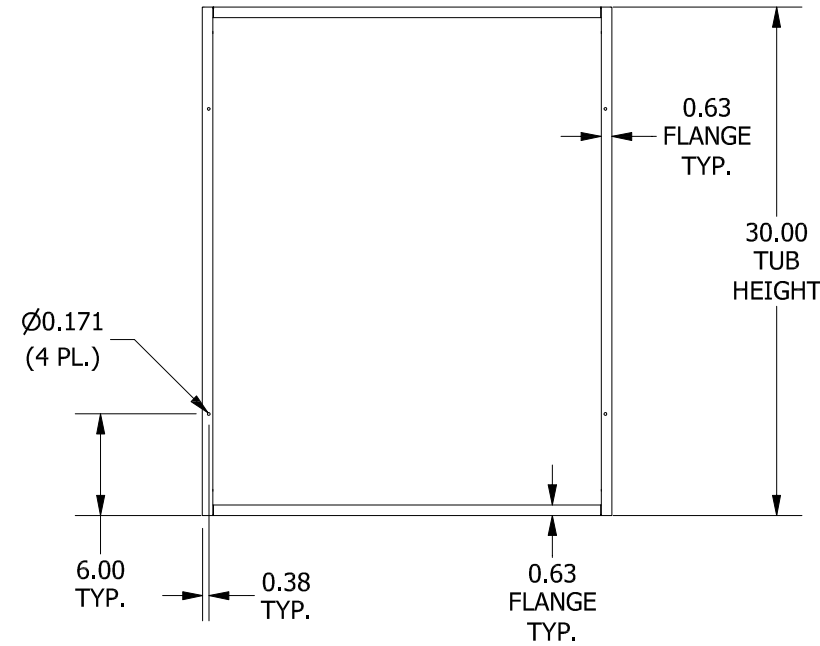

TOP VIEW

#10-32 X 3/8" ZINC PLATED,
SELF TAPPING SCREW (4 PL.)

TEAR-DROP SHAPED
MTG. HOLE IN LID
(4 PL.)

DETAIL A

FRONT VIEW

RIGHT SIDE VIEW

FRONT VIEW LID REMOVED

BACK VIEW

LEFT SIDE VIEW

BOTTOM VIEW

PART#: SC243010NK
(DATA SUBJECT TO CHANGE WITHOUT NOTICE)

THIS DRAWING IS PROPERTY OF HUBBELL INC. WIEGMANN
ALL INFORMATION IS PROPRIETARY AND NOT TO BE DUPLICATED