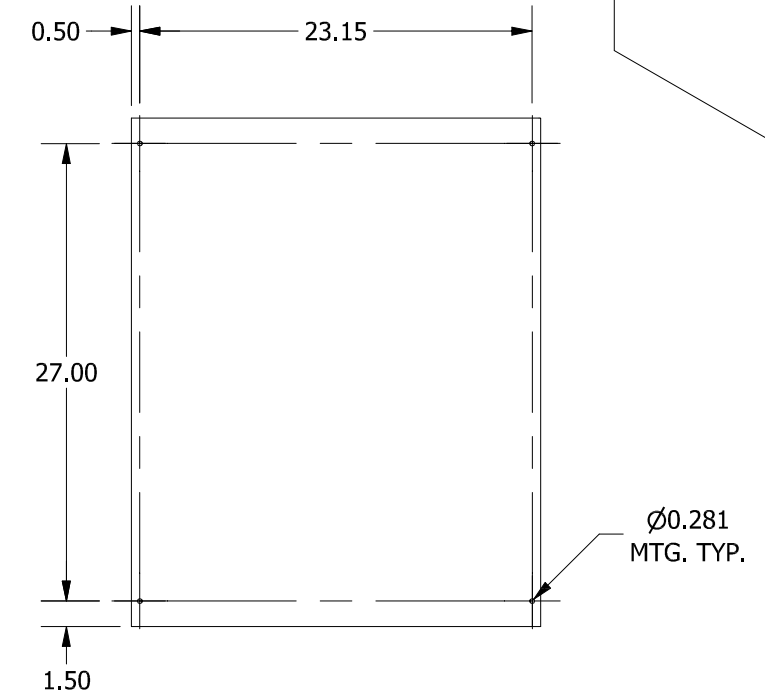

TOP VIEW

#10-32 X 3/8" ZINC PLATED,
SELF TAPPING SCREW (4 PL.)

TEAR-DROP SHAPED
MTG. HOLE IN LID
(4 PL.)

DETAIL A

FRONT VIEW

RIGHT SIDE VIEW

FRONT VIEW LID REMOVED

BACK VIEW

LEFT SIDE VIEW

BOTTOM VIEW

PART#: SC243010NK
(DATA SUBJECT TO CHANGE WITHOUT NOTICE)

THIS DRAWING IS PROPERTY OF HUBBELL INC. WIEGMANN
ALL INFORMATION IS PROPRIETARY AND NOT TO BE DUPLICATED