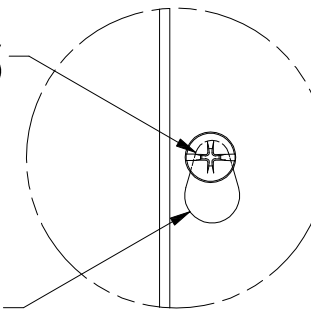

TOP VIEW

#10-32 X 3/8" ZINC PLATED,
SELF TAPPING SCREW (4 PL.)

TEAR-DROP SHAPED
MTG. HOLE IN LID
(4 PL.)

DETAIL A

FRONT VIEW

RIGHT SIDE VIEW

FRONT VIEW LID REMOVED

BACK VIEW

LEFT SIDE VIEW

BOTTOM VIEW

PART#: SC243010NK
(DATA SUBJECT TO CHANGE WITHOUT NOTICE)

THIS DRAWING IS PROPERTY OF HUBBELL INC. WIEGMANN
ALL INFORMATION IS PROPRIETARY AND NOT TO BE DUPLICATED