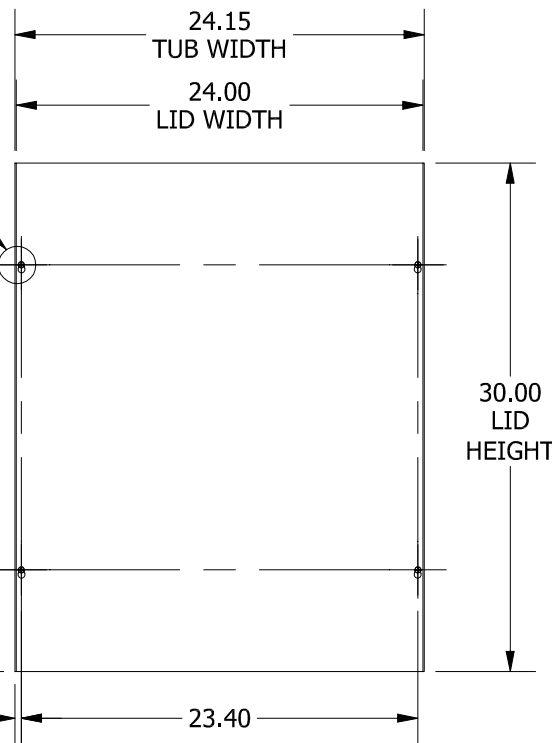

TOP VIEW

#10-32 X 3/8" ZINC PLATED,
SELF TAPPING SCREW (4 PL.)

TEAR-DROP SHAPED
MTG. HOLE IN LID
(4 PL.)

DETAIL A

FRONT VIEW

RIGHT SIDE VIEW

FRONT VIEW LID REMOVED

BACK VIEW

LEFT SIDE VIEW

BOTTOM VIEW

PART#: SC243010NK
(DATA SUBJECT TO CHANGE WITHOUT NOTICE)

THIS DRAWING IS PROPERTY OF HUBBELL INC. WIEGMANN
ALL INFORMATION IS PROPRIETARY AND NOT TO BE DUPLICATED