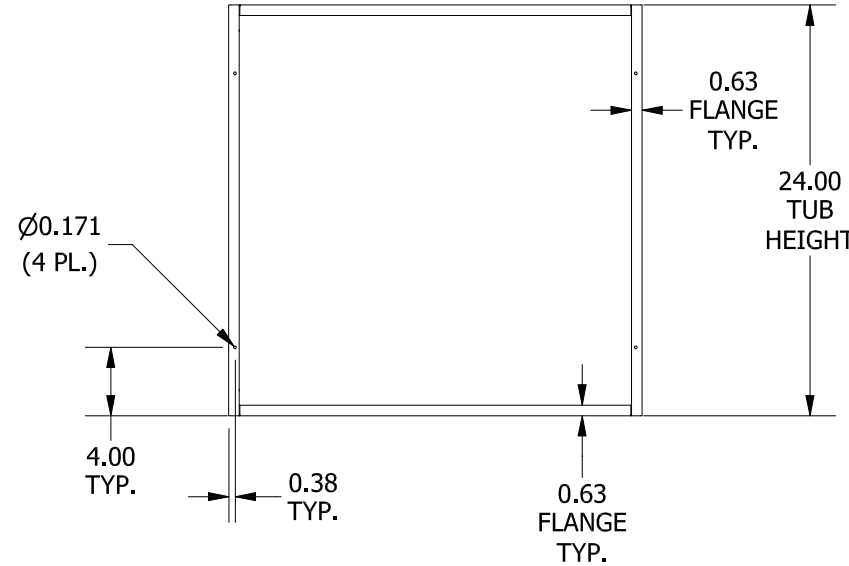

TOP VIEW

#10-32 X 3/8", TYPE 23,
SELF TAPPING
TRUSS HEAD SCREW (4 PL.)

DETAIL A

TEAR-DROP SHAPED
MTG. HOLE IN LID
(4 PL.)

FRONT VIEW

RIGHT SIDE VIEW

FRONT VIEW LID REMOVED

BACK VIEW

BOTTOM VIEW

LEFT SIDE VIEW

PART#: SC242410GNK
(DATA SUBJECT TO CHANGE WITHOUT NOTICE)

THIS DRAWING IS PROPERTY OF HUBBELL INC. WIEGMANN
ALL INFORMATION IS PROPRIETARY AND NOT TO BE DUPLICATED