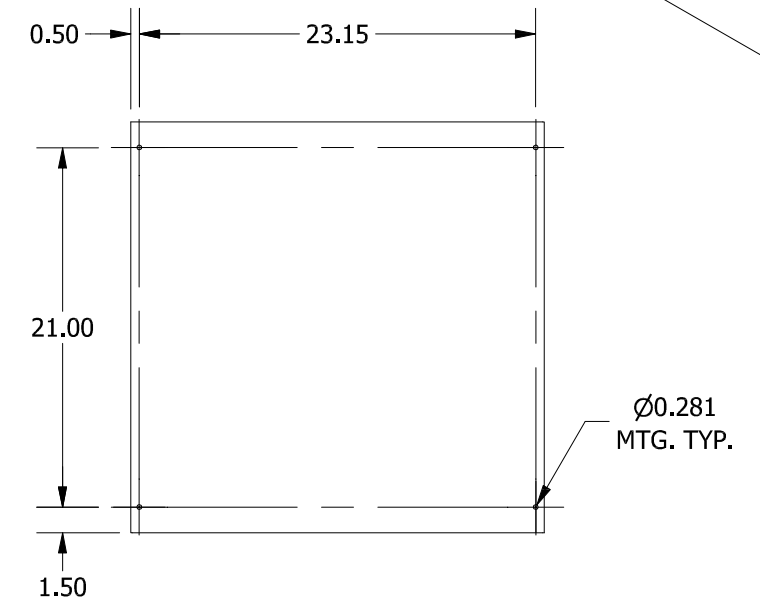

TOP VIEW

#10-32 X 3/8", TYPE 23,
SELF TAPPING
TRUSS HEAD SCREW (4 PL.)

DETAIL A

TEAR-DROP SHAPED
MTG. HOLE IN LID
(4 PL.)

FRONT VIEW

RIGHT SIDE VIEW

FRONT VIEW LID REMOVED

BACK VIEW

BOTTOM VIEW

LEFT SIDE VIEW

PART#: SC242410GNK
(DATA SUBJECT TO CHANGE WITHOUT NOTICE)

THIS DRAWING IS PROPERTY OF HUBBELL INC. WIEGMANN
ALL INFORMATION IS PROPRIETARY AND NOT TO BE DUPLICATED