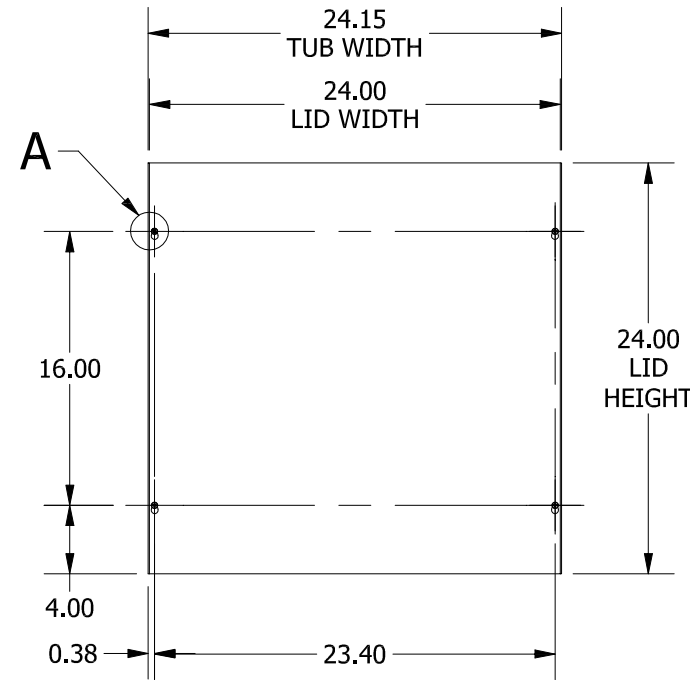

TOP VIEW

#10-32 X 3/8", TYPE 23,
SELF TAPPING
TRUSS HEAD SCREW (4 PL.)

DETAIL A

TEAR-DROP SHAPED
MTG. HOLE IN LID
(4 PL.)

FRONT VIEW

RIGHT SIDE VIEW

FRONT VIEW LID REMOVED

BACK VIEW

BOTTOM VIEW

LEFT SIDE VIEW

PART#: SC242410GNK
(DATA SUBJECT TO CHANGE WITHOUT NOTICE)

THIS DRAWING IS PROPERTY OF HUBBELL INC. WIEGMANN
ALL INFORMATION IS PROPRIETARY AND NOT TO BE DUPLICATED