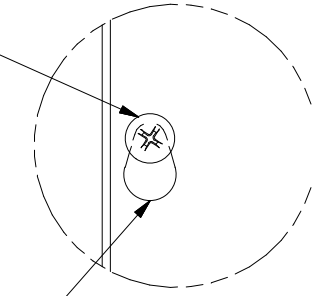

TOP VIEW

#8-32 X 3/8", TYPE 23,
SELF TAPPING
TRUSS HEAD SCREW (4 PL.)

TEAR-DROP SHAPED
MTG. HOLE IN LID
(4 PL.)

DETAIL A

FRONT VIEW

RIGHT SIDE VIEW

FRONT VIEW LID REMOVED

BACK VIEW

LEFT SIDE VIEW

BOTTOM VIEW

PART#: SC 161604GNK-S
(DATA SUBJECT TO CHANGE WITHOUT NOTICE)

THIS DRAWING IS PROPERTY OF HUBBELL INC. WIEGMANN
ALL INFORMATION IS PROPRIETARY AND NOT TO BE DUPLICATED