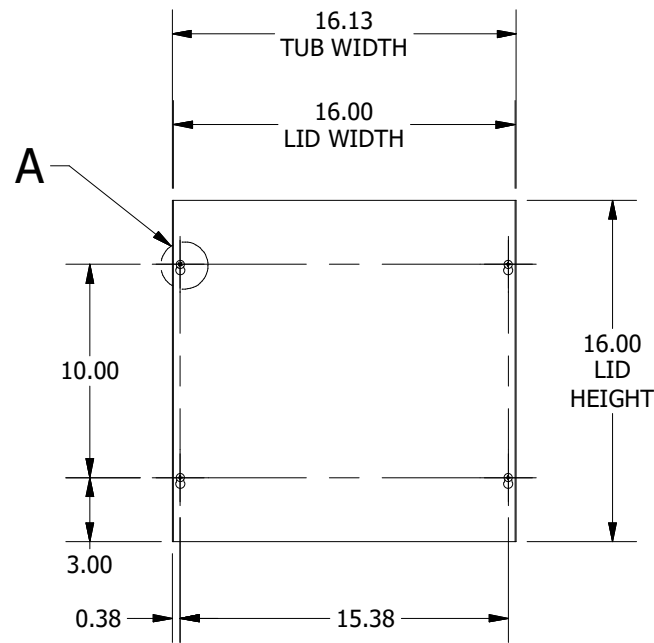

TOP VIEW

#8-32 X 3/8", TYPE 23,
SELF TAPPING
TRUSS HEAD SCREW (4 PL.)

TEAR-DROP SHAPED
MTG. HOLE IN LID
(4 PL.)

DETAIL A

FRONT VIEW

RIGHT SIDE VIEW

FRONT VIEW LID REMOVED

BACK VIEW

LEFT SIDE VIEW

BOTTOM VIEW

PART#: SC 161604GNK-S
(DATA SUBJECT TO CHANGE WITHOUT NOTICE)

THIS DRAWING IS PROPERTY OF HUBBELL INC. WIEGMANN
ALL INFORMATION IS PROPRIETARY AND NOT TO BE DUPLICATED