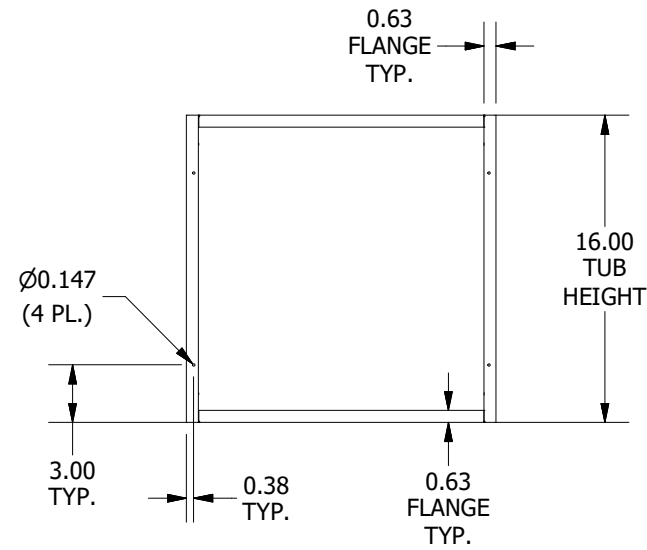

TOP VIEW

#8-32 X 3/8", TYPE 23,
SELF TAPPING
TRUSS HEAD SCREW (4 PL.)

TEAR-DROP SHAPED
MTG. HOLE IN LID
(4 PL.)

DETAIL A

FRONT VIEW

RIGHT SIDE VIEW

FRONT VIEW LID REMOVED

BACK VIEW

LEFT SIDE VIEW

BOTTOM VIEW

PART#: SC 161604GNK-S
(DATA SUBJECT TO CHANGE WITHOUT NOTICE)

THIS DRAWING IS PROPERTY OF HUBBELL INC. WIEGMANN
ALL INFORMATION IS PROPRIETARY AND NOT TO BE DUPLICATED