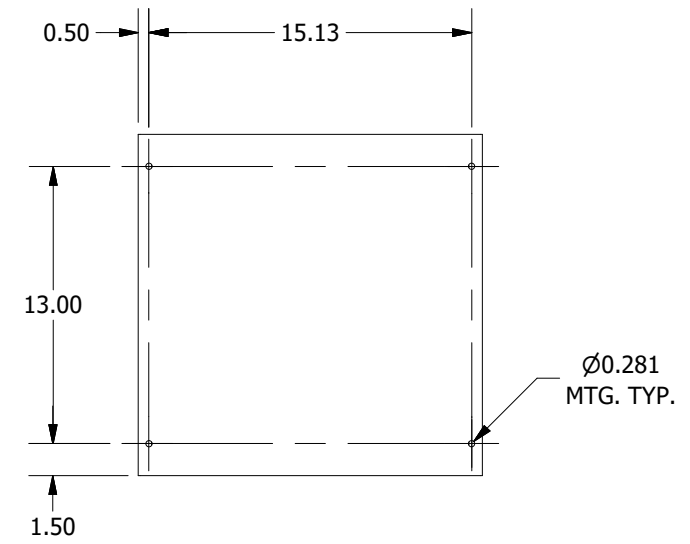

TOP VIEW

#8-32 X 3/8", TYPE 23,
SELF TAPPING
TRUSS HEAD SCREW (4 PL.)

TEAR-DROP SHAPED
MTG. HOLE IN LID
(4 PL.)

DETAIL A

FRONT VIEW

RIGHT SIDE VIEW

FRONT VIEW LID REMOVED

BACK VIEW

LEFT SIDE VIEW

BOTTOM VIEW

PART#: SC 161604GNK-S
(DATA SUBJECT TO CHANGE WITHOUT NOTICE)

THIS DRAWING IS PROPERTY OF HUBBELL INC. WIEGMANN
ALL INFORMATION IS PROPRIETARY AND NOT TO BE DUPLICATED