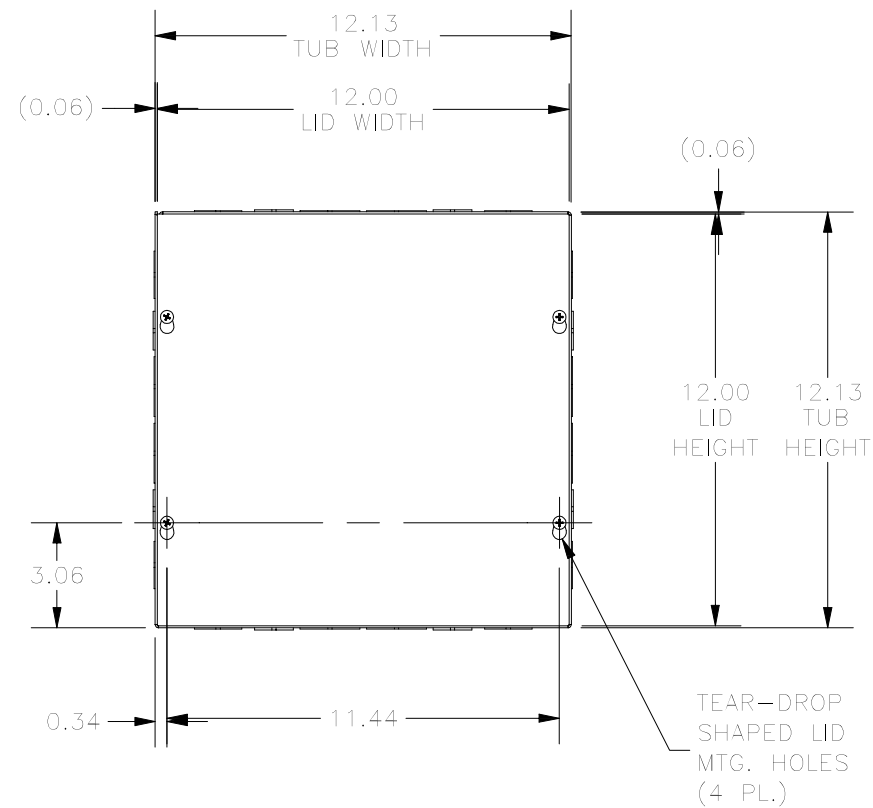

TOP VIEW

FRONT VIEW

FRONT VIEW LID REMOVED

LEFT SIDE VIEW

RIGHT SIDE VIEW

BOTTOM VIEW

KNOCKOUT TABLE	
SIZE	DESCRIPTION
A	1/2" TO 3/4"
B	3/4 TO 1"
F	1" TO 1-1/4"

PART#: SC121204G
 (DATA SUBJECT TO CHANGE WITHOUT NOTICE)