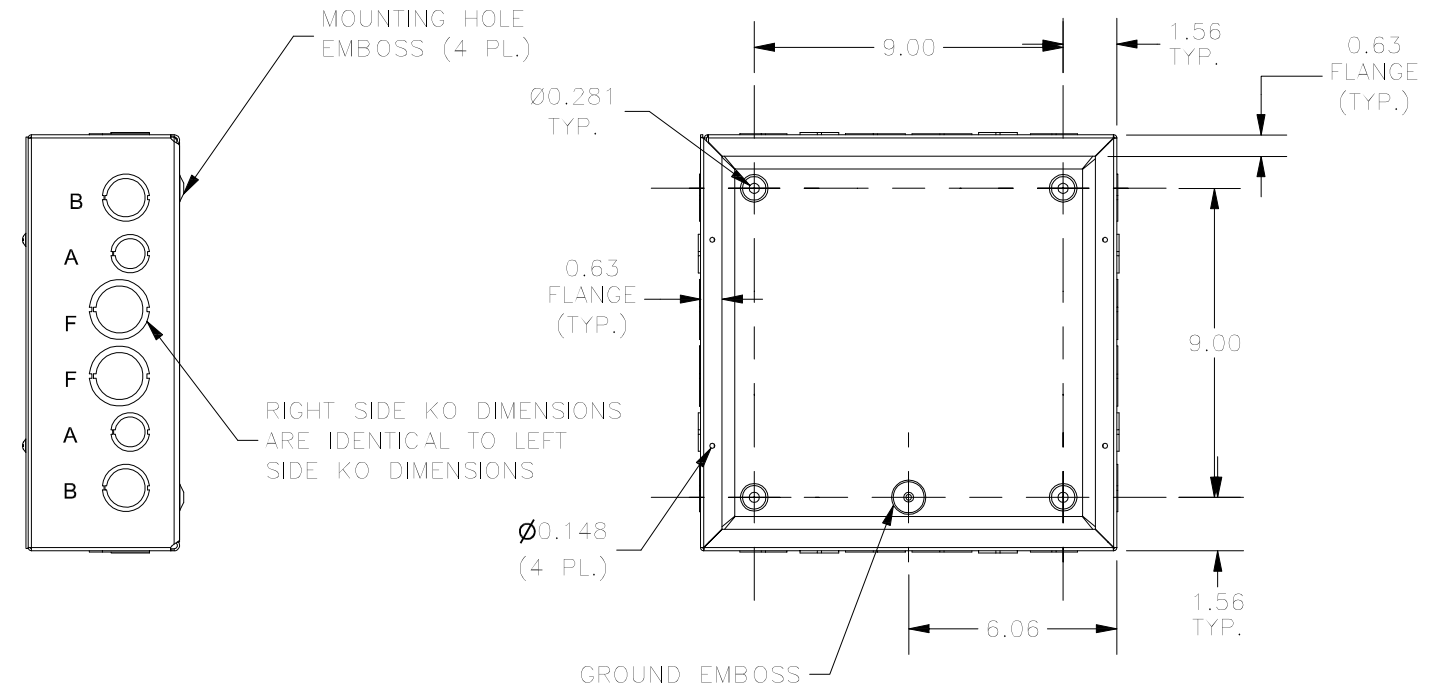

TOP VIEW

FRONT VIEW

FRONT VIEW LID REMOVED

LEFT SIDE VIEW

RIGHT SIDE VIEW

BOTTOM VIEW

KNOCKOUT TABLE	
SIZE	DESCRIPTION
A	1/2" TO 3/4"
B	3/4 TO 1"
F	1" TO 1-1/4"

PART#: SC121204G
 (DATA SUBJECT TO CHANGE WITHOUT NOTICE)