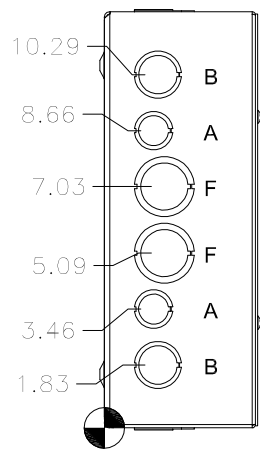

TOP VIEW

FRONT VIEW

FRONT VIEW LID REMOVED

LEFT SIDE VIEW

RIGHT SIDE VIEW

BOTTOM VIEW

KNOCKOUT TABLE	
SIZE	DESCRIPTION
A	1/2" TO 3/4"
B	3/4 TO 1"
F	1" TO 1-1/4"

PART#: SC121204G
 (DATA SUBJECT TO CHANGE WITHOUT NOTICE)