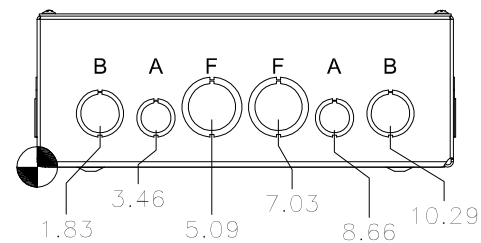

TOP VIEW

FRONT VIEW

FRONT VIEW LID REMOVED

LEFT SIDE VIEW

RIGHT SIDE VIEW

BOTTOM VIEW

KNOCKOUT TABLE	
SIZE	DESCRIPTION
A	1/2" TO 3/4"
B	3/4 TO 1"
F	1" TO 1-1/4"

PART#: SC121204G
 (DATA SUBJECT TO CHANGE WITHOUT NOTICE)