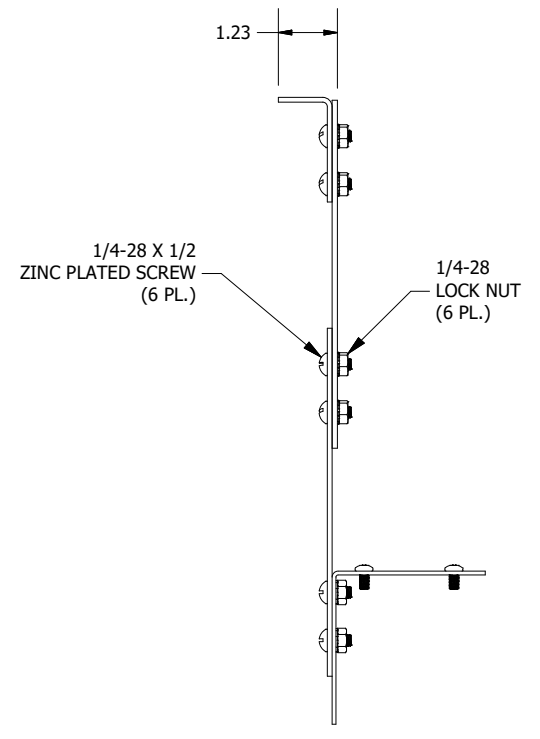

TOP VIEW

LEFT SIDE VIEW

ASSM. FRONT VIEW

PARTS LIST			
ITEM	PART NUMBER	DESCRIPTION	QTY
1	BH0404BP	BOTTOM MOUNTING PLATE	1
2	BH1010BST	STRAP	2
3	BH1010TP	TOP PLATE	1
4	37242	1/4-28 X 1/2" ZN PLTD RHD HD, SLTD MS	6
5	34937	1/4-28 ZN PLTD KEP NUT	6
6	372110	#10-32 X 3/8" ZN PLTD PAN HD, PHIL MS	4

PART #:BH0404
 (DATA SUBJECT TO CHANGE WITHOUT NOTICE)
 THIS DRAWING IS THE PROPERTY OF HUBBELL INC. WIEGMANN
 ALL INFORMATION IS PROPRIETARY AND NOT TO BE DUPLICATED