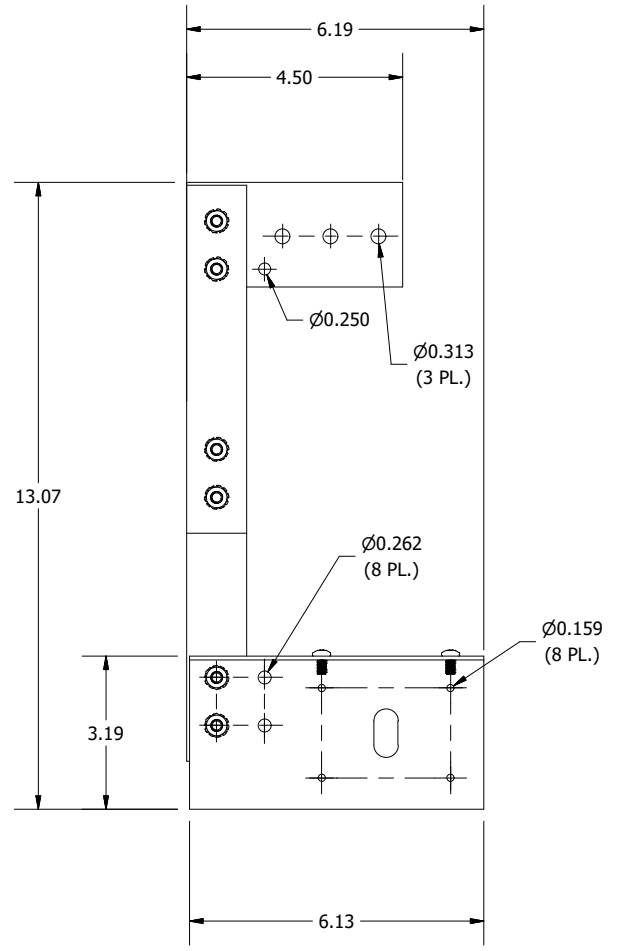

TOP VIEW

LEFT SIDE VIEW

ASSM. FRONT VIEW

PARTS LIST			
ITEM	PART NUMBER	DESCRIPTION	QTY
1	BH0404BP	BOTTOM MOUNTING PLATE	1
2	BH1010BST	STRAP	2
3	BH1010TP	TOP PLATE	1
4	37242	1/4-28 X 1/2" ZN PLTD RHD HD, SLTD MS	6
5	34937	1/4-28 ZN PLTD KEP NUT	6
6	372110	#10-32 X 3/8" ZN PLTD PAN HD, PHIL MS	4

PART #:BH0404
 (DATA SUBJECT TO CHANGE WITHOUT NOTICE)
 THIS DRAWING IS THE PROPERTY OF HUBBELL INC. WIEGMANN
 ALL INFORMATION IS PROPRIETARY AND NOT TO BE DUPLICATED