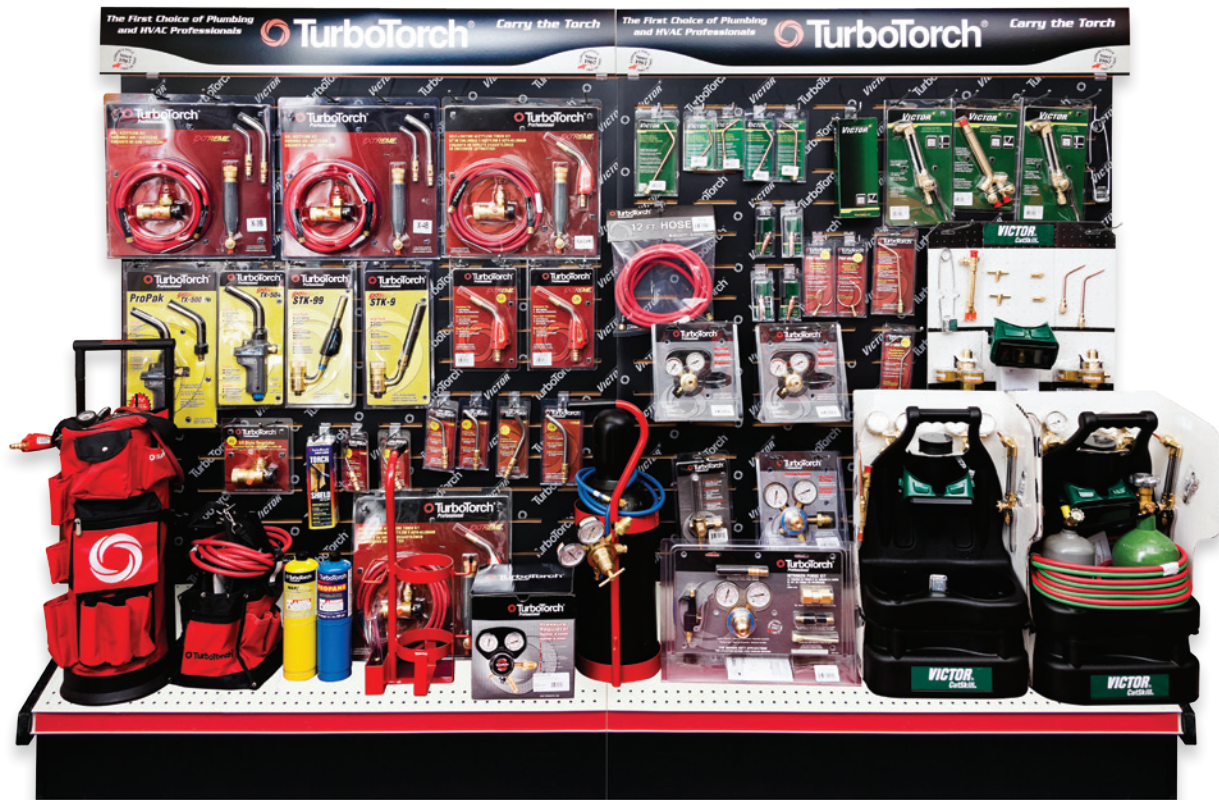

8' HVAC DISPLAY

PRODUCT LIST

	Part No.	Product Description	Qty
1.	0386-0335	X-3B PLUMB & REFRIG KIT	1
2.	0386-0336	X-4B A/C & REFRIG KIT	1
3.	0386-0834	PL-8A DLX. MC KIT	1
4.	0386-1299	TX500 PRO PAK	1
5.	0386-1293	TURBO EXTREME TX504	1
6.	0386-0851	STK-99 TORCH	1
7.	0386-0403	STK-9 DUAL FUEL TORCH	1
8.	0386-0818	PL-5A TIP	1
9.	0386-0819	PL-8A TIP	1
10.	0386-0578	TDLX 2010B CARRIER KIT	1
11.	0386-0725	AR-B ACETYLENE REGULATOR	1
12.	0386-0561	PL-812 PROLINE TORCH SHIELD	1
13.	0386-0101	A-3 ACETYLENE TIP	1

	Part No.	Product Description	Qty
14.	0386-0102	A-5 ACETYLENE TIP	1
15.	0386-0103	A-8 ACETYLENE TIP	1
16.	0386-0104	A-11 ACETYLENE TIP	1
17.	0386-0105	A-14 ACETYLENE TIP	1
18.	0386-0106	A-32 ACETYLENE TIP	1
19.	0426-0009	SKP-40T	1
20.	0386-1397	PLDLXPT DLX.PORTABLE TORCH KIT	1
21.	0916-0122	TANK, MPT-1 MAP//PRO	1
22.	0916-0004	TANK, PT-1 PROPANE	1
23.	0426-0011	TDLX2003 KIT	1
24.	0386-0857	DP250-800-580 NITROGEN PURGE REGULATOR	1
25.	0387-0044	4-W-J-CS WELDING NOZZLE	1
26.	0387-0040	0-W-J-CS WELDING NOZZLE	1