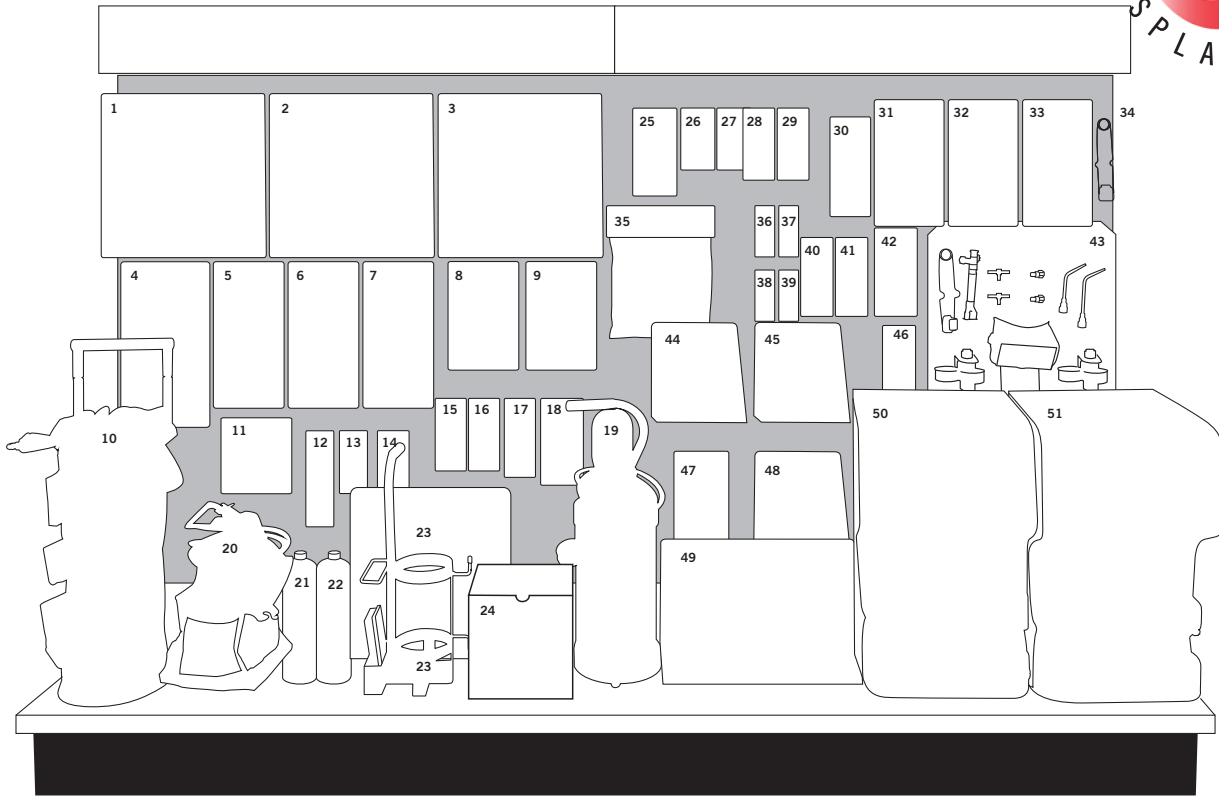

8' PLAN-O-GRAM

Part No.	Product Description	Qty
27.	0387-0041 1-W-J-CS WELDING NOZZLE	1
28.	0387-0042 2-W-J-CS WELDING NOZZLE	1
29.	0387-0043 3-W-J-CS WELDING NOZZLE	1
30.	0382-0127 J-28 HANDLE With CHECK VALVES	1
31.	0387-0003 CA-1260-cs CUTTING ATTACHMENT	1
32.	0387-0011 100FC HANDLE	1
33.	0387-0005 CA1350CS CUTTING ATTACHMENT	1
34.	1423-0023 L-1 ROUND FILE SPARK LIGHTER	1
35.	0386-1090 AH-12 HOSE ACETYLENE 12 FT.	1
36.	0387-0144 00-3-101-CS CUTTING TIP	1
37.	0387-0145 0-3-101-CS CUTTING TIP	1
38.	0387-0146 1-3-101-CS CUTTING TIP	1
39.	0387-0147 2-3-101-CS CUTTING TIP	1

Part No.	Product Description	Qty
40.	0386-0546 D-2 DUAL TIP	1
41.	0386-0545 D-1 DUAL TIP	1
42.	0325-0109 VMA-J-15 MULTI-FLAME NOZZLE	1
43.	0386-1326 CST-150	1
44.	0386-0786 221-05FP REAR MOUNT OXYGEN REGULATOR	1
45.	0386-0784 201-05FP REAR MOUNT ACETYLENE REGULATOR	1
46.	0386-0580 WST-5 WRAPPER TIP	1
47.	0386-0849 NFM-TT FLOW METER	1
48.	0386-0814 245-03P REGULATOR	1
49.	0386-1370 NITROGEN PURGE KIT	1
50.	0386-1320 CST-P CUTSKILL TOTE KIT W/O TANKS	1
51.	0386-1323 CST-CPT CUTSKILL TOTE KIT With TANKS	1