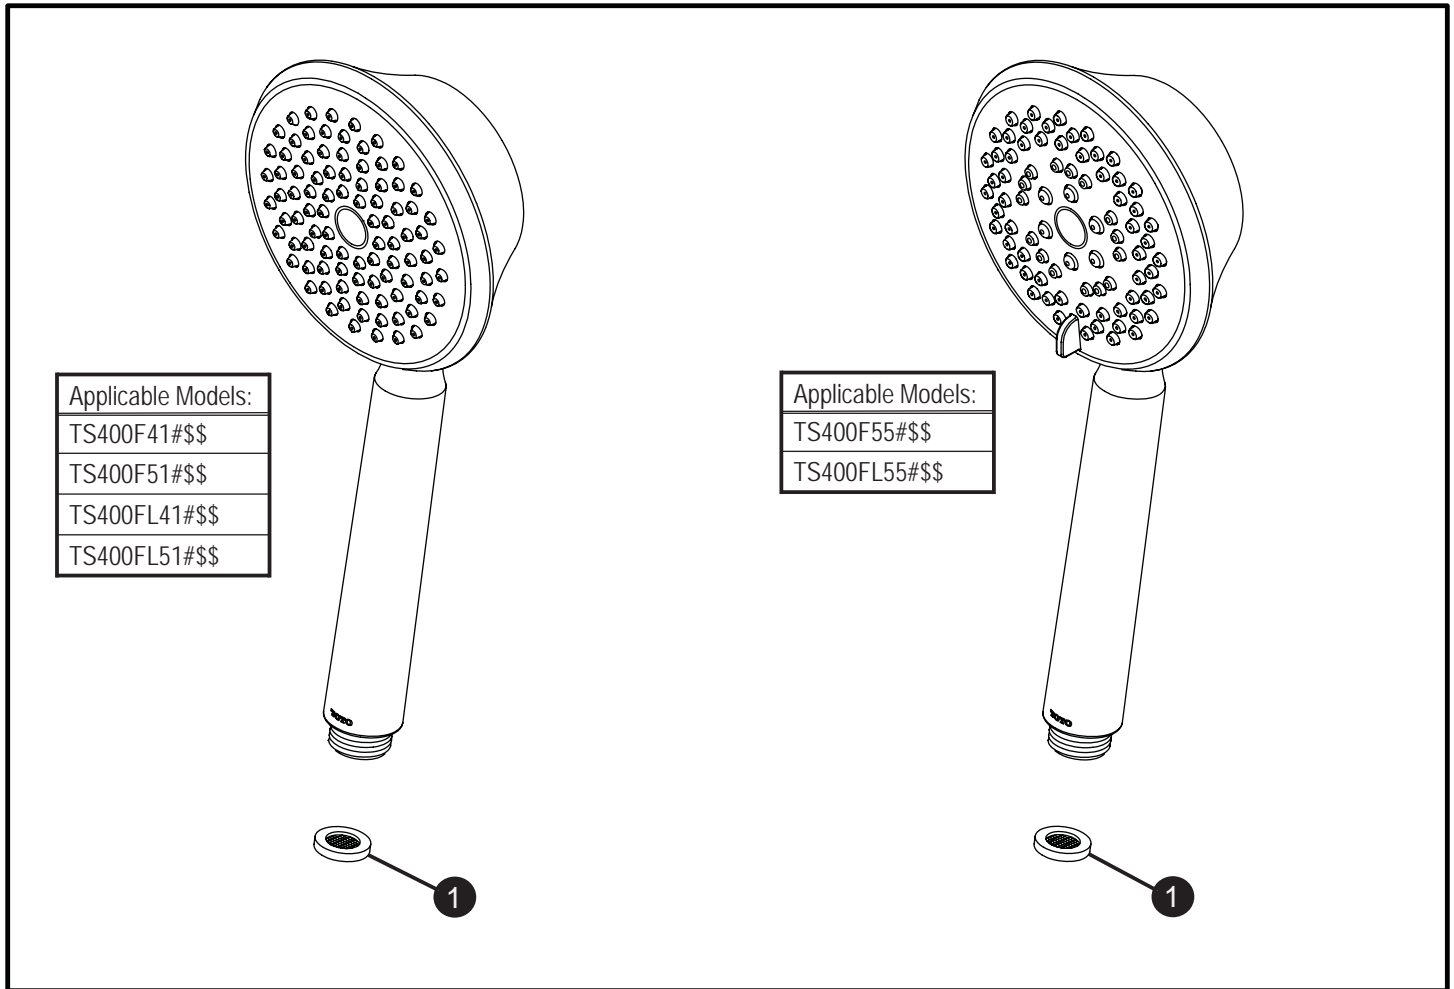

Transitional Collection Series B
Handshowers

Item	Part	Description
1	THP4808#\$\$	Gasket / Filter

LEGEND
\$\$ = Denotes Finish
#CP = Polished Chrome
#BN = Brushed Nickel
#PN = Polished Nickel