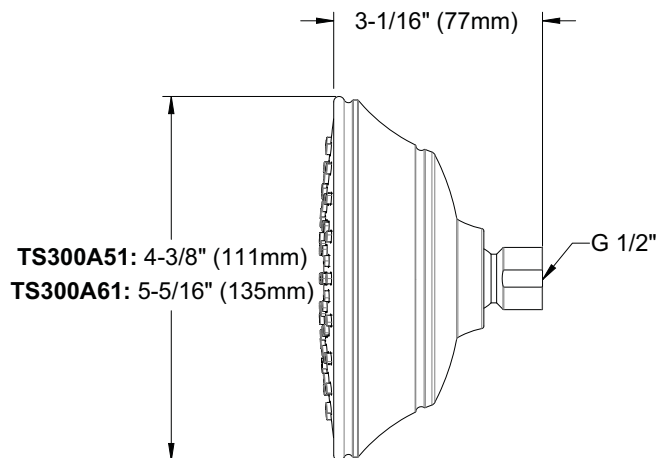

- Meets or exceeds ASME A112.18.1/CSA B125.1
- Certifications: IAPMO(cUPC), State of Massachusetts and others
- Code Compliance: UPC, IPC, NSPC, NPC Canada, and others

PRODUCT SPECIFICATION

The single-spray showerhead shall have a maximum flow rate of 2.5 gpm (9.5 lpm). TS300A51 shall have a 4-1/2" showerhead and a 4" diameter spray face. TS300A61 shall have a 5-1/2" showerhead and a 5" diameter spray face. Product shall have a single spray. Product shall have rubber nozzles to prevent limescale build up. Product shall be TOTO Model TS300A____ #____.

TS300A51: Traditional Collection Series A Single-Spray Showerhead 4-1/2"

TS300A61: Traditional Series A Single-Spray Showerhead 5-1/2"

Please note the following component is sold separately:

TS300N6: Shower Arm 6"

TS300A51 & TS300A61

Traditional Collection Series A Single-Spray Showerhead

SPECIFICATIONS

- Warranty: Lifetime Limited Warranty (Residential Use)
One Year (Commercial Use)
- Material: Brass / Plastics
- Shipping Weight: TS300A51: 0.9 lbs.
TS300A61: 1.0 lbs.
- Shipping Dimensions: TS300A51 & TS300A61:
3-1/2" L x 5-3/4" W x 6-3/4" H
- Maximum Flow Rate: 2.5 gpm (9.5 lpm)

INSTALLATION NOTES

OPTIONAL SHOWERHEAD COMPONENT:
TS300N6: Shower Arm 6" sold separately.

TOTO®

These dimensions and specifications are subject to change without notice