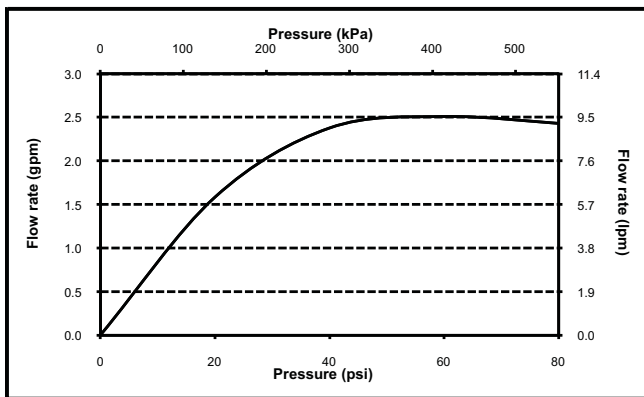

TS300A51 & TS300A61

Traditional Collection Series A Single-Spray Showerhead

SPECIFICATIONS

- Warranty: Lifetime Limited Warranty (Residential Use)
  One Year (Commercial Use)
- Material: Brass / Plastics
- Shipping Weight: TS300A51: 0.9 lbs.
  TS300A61: 1.0 lbs.
- Shipping Dimensions: TS300A51 & TS300A61:
  3-1/2" L x 5-3/4" W x 6-3/4" H
- Maximum Flow Rate: 2.5 gpm (9.5 lpm)

INSTALLATION NOTES

OPTIONAL SHOWERHEAD COMPONENT:
TS300N6: Shower Arm 6" sold separately.

TOTO®

These dimensions and specifications are subject to change without notice