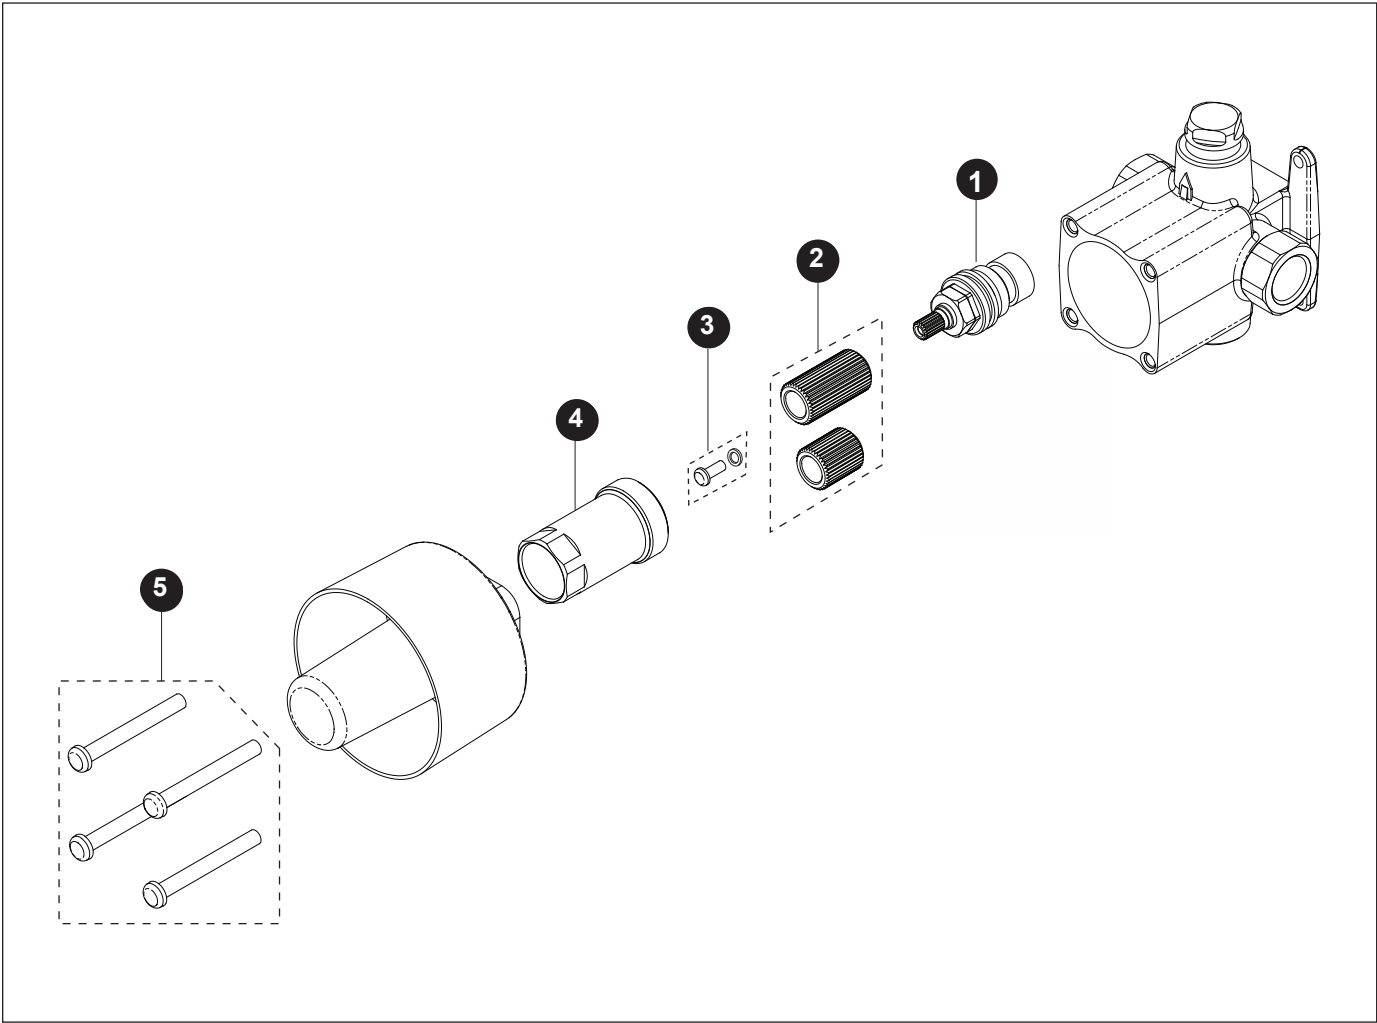

One-Way Volume Control Valve

Item	Part	Description
1	THP4040	Cartridge
2	THP4613	Stem (5)
3	THP4016	Screw & Washer
4	THP4612	Nut
5	THP4340	Screws