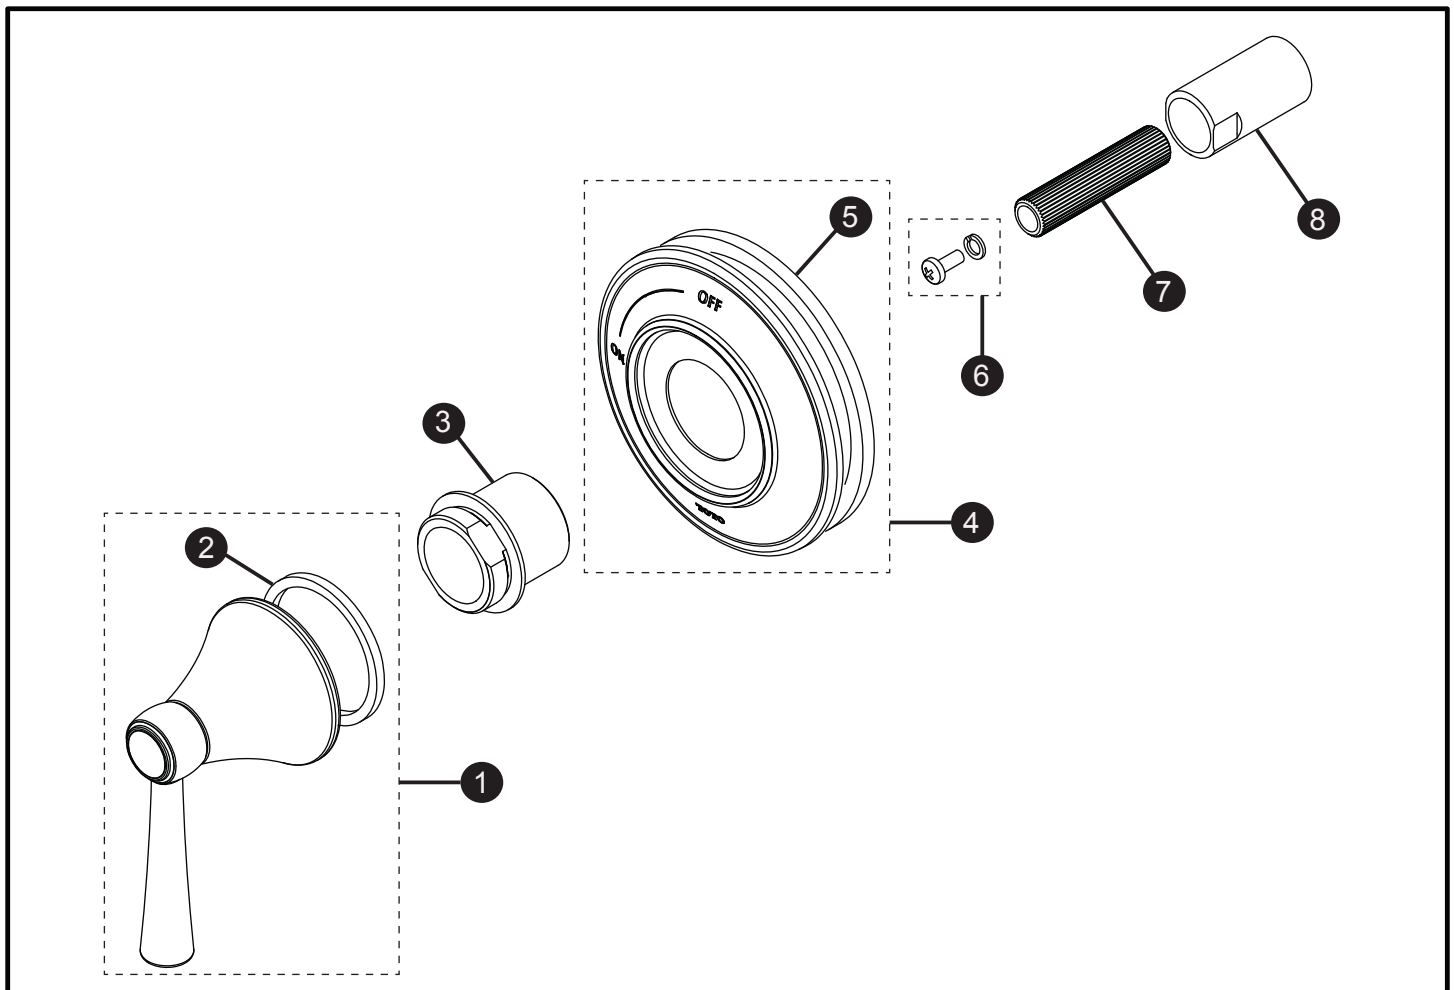

Silas®
Volume Control Trim

Item	Part	Description
1*	THP4835#\$\$	Handle Assembly
2	THP4828	Gasket
3	THP4827	Collar
4*	THP4833#\$\$	Escutcheon with Gasket
5	THP4826	Gasket
6	THP4825	Screw and Lock Washer
7	THP4824	Adapter
8	THP4823	Threaded Extension

LEGEND
\$\$ = Denotes Finish
#CP = Polished Chrome
#BN = Brushed Nickel
#PN = Polished Nickel

* Please specify finish when ordering