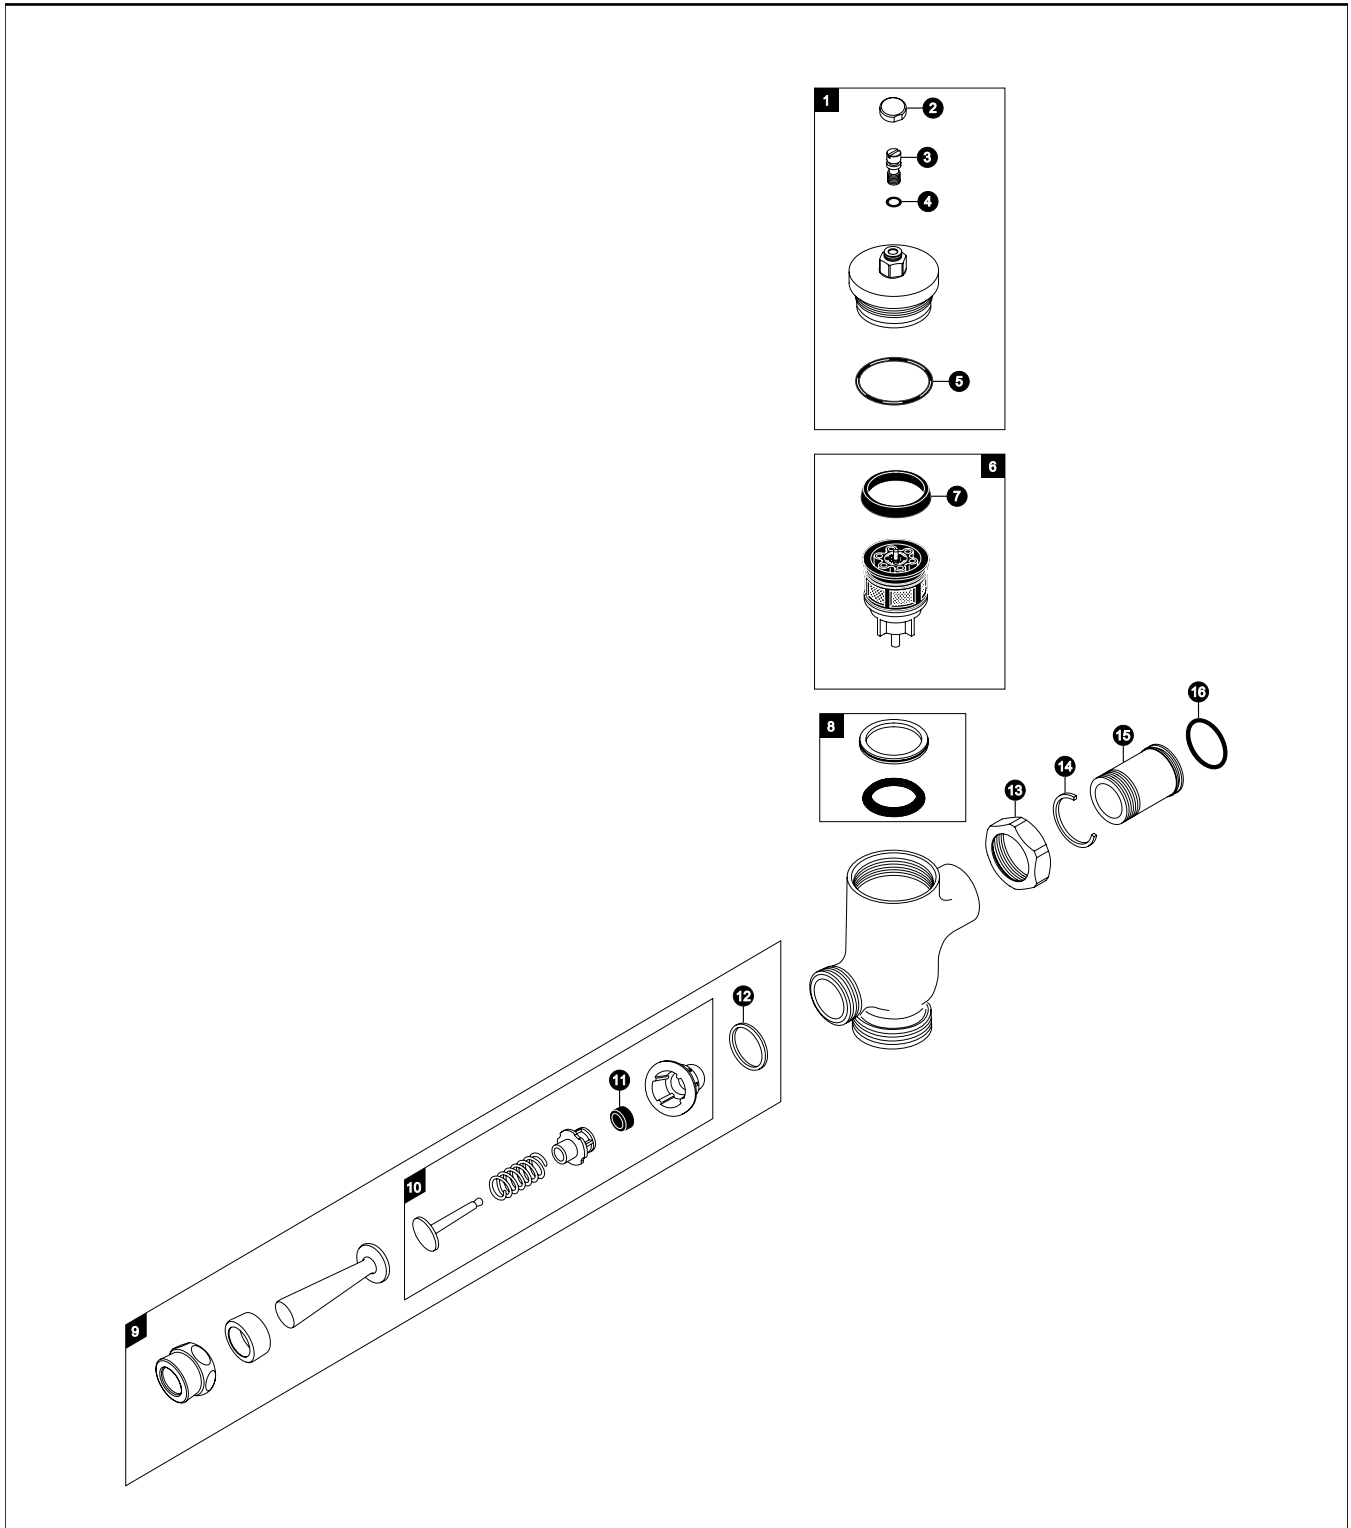

# TMT1LN#CP Series

TMT1LN32#CP  
TMT1LN#CP

## Manual Toilet Flush Valve, Exposed - 1.28 GPF Non-Hold Open

## Manual Toilet Flush Valve, Exposed - 1.28 GPF Non-Hold Open

Item	Part	Description	Price	Item	Part	Description	Price
1	THU3026	Valve Cover Set					
2	TH305SV108	Screw Cap (MFV & Angle Stop)					
3	TH305SV110	Adjustment Screws (Toilet)(10 Pieces)					
4	TH305SV111	O-Rings (Cap Screw)(10 Pieces)					
5	TH305SV112	O-Rings (Valve Guide)(10 Pieces)					
6	TH323V100	Piston Valve Assembly					
7	TH305SV103	U-Packing (For Piston)(10 Pieces)					
8	TH321	Seal Washer Kit					
9	THYD9	Lever Assembly					
10	THY326	Push Button Assembly					
11	TH302RV100	Gaskets (U-Packing)(10 Pieces)					
12	TH305SV104	Fiber Washers (10 Pieces)					
13	TH305SV113	Nut					
14	TH305SV105	Locking Rings (10 Pieces)					
15	TH305SV114	Tail Piece					
16	TH305SV106	O-Rings (Tail Piece)(10 Pieces)					
<b><u>Vacuum Breaker Sets</u></b>							
	VB9CP-32	Exposed - Top Spud (1-1/2" Outlet)					
<b><u>Notes</u></b>							
For additional information, refer to the individual vacuum breaker parts sheets.							

### Product Number Explanations

Flush Valve  
 (T) Fitting  
 (M) Manual  
 (T) Toilet 1.6 Gpf  
 (1) Exposed  
 (L) 1.28 Gpf  
 (N) Neutral Rough-In  
 (3) 1-1/2" Outlet  
 (2) Top Spud  
 (#CP) Chrome Finish