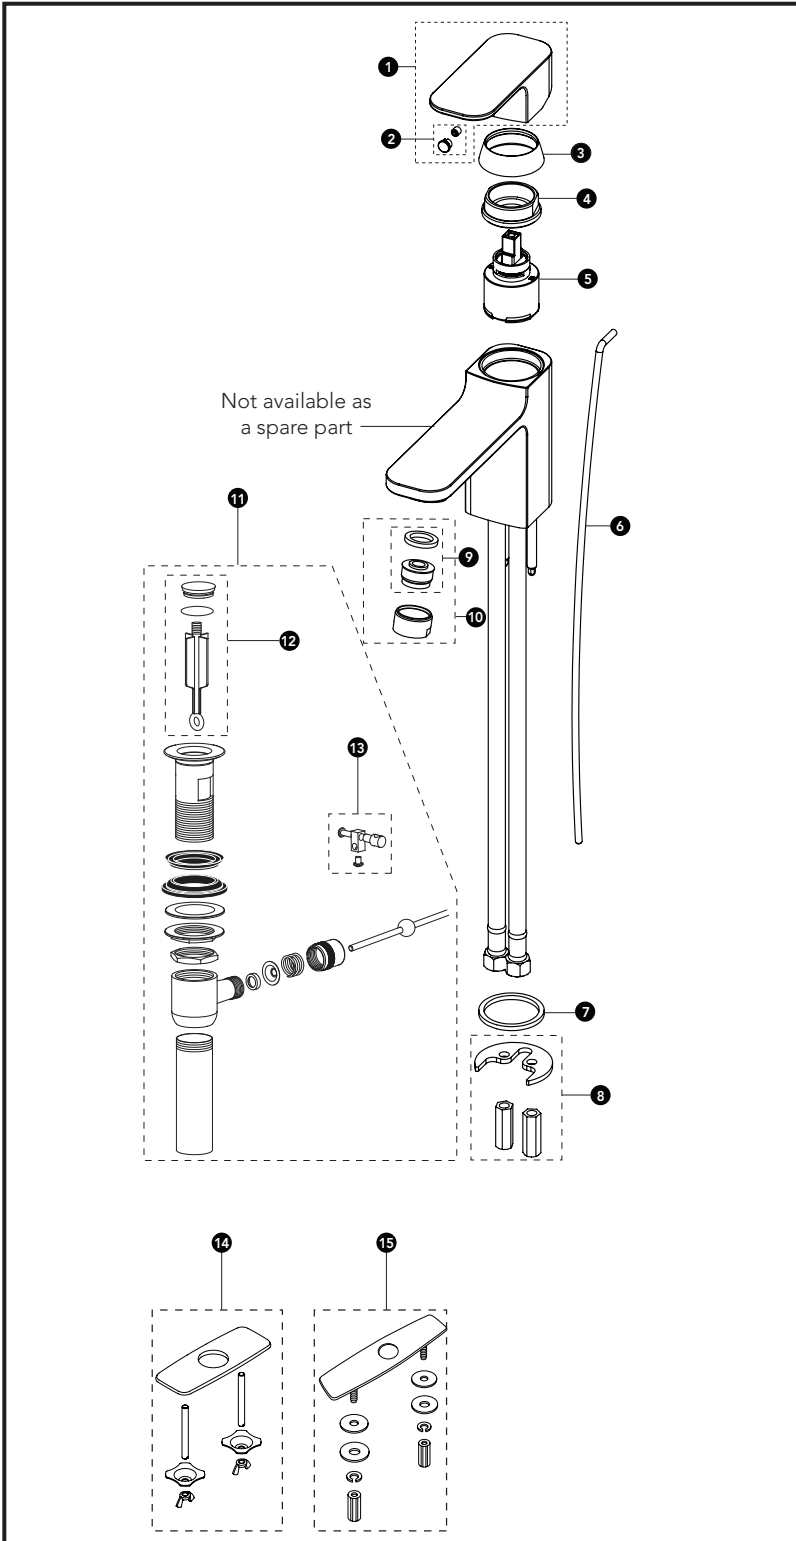

TL630SD#\$\$
 TL630SD12#\$\$
 TL630SDH#\$\$
 TL630SDH12#\$\$

Upton™
Single-Handle Lavatory Faucet

Item	Part	Description
1*	THP4502#\$\$	Handle
2*	THP4001#\$\$	Set Screw & Cap
3*	THP4503#\$\$	Valve Cover
4	THP4003	Locking Ring
5	THP4504	Ceramic Cartridge
6*	THP4495#\$\$	Lift Rod
7	THP4505	Foam Gasket
8	THP4497	Retaining Ring & Lock
9	THP4857	Aerator & Gasket
	THP5070	1.2 gpm Aerator & Gasket
10*	THP4499#\$\$	Aerator, Gasket, & Housing Set
11*	THP4010#\$\$	Drain Assembly
12*	THP4011#\$\$	Drain Plunger
13	THP4012	Lift Rod Connector
14	THP3158#CP	Cover Plate – 4"
15	71244T8CC	Cover Plate – 8"

* Please select finish code before ordering.

LEGEND
\$ = Denotes Finish
#CP = Polished Chrome
#BN = Brushed Nickel
#PN = Polished Nickel