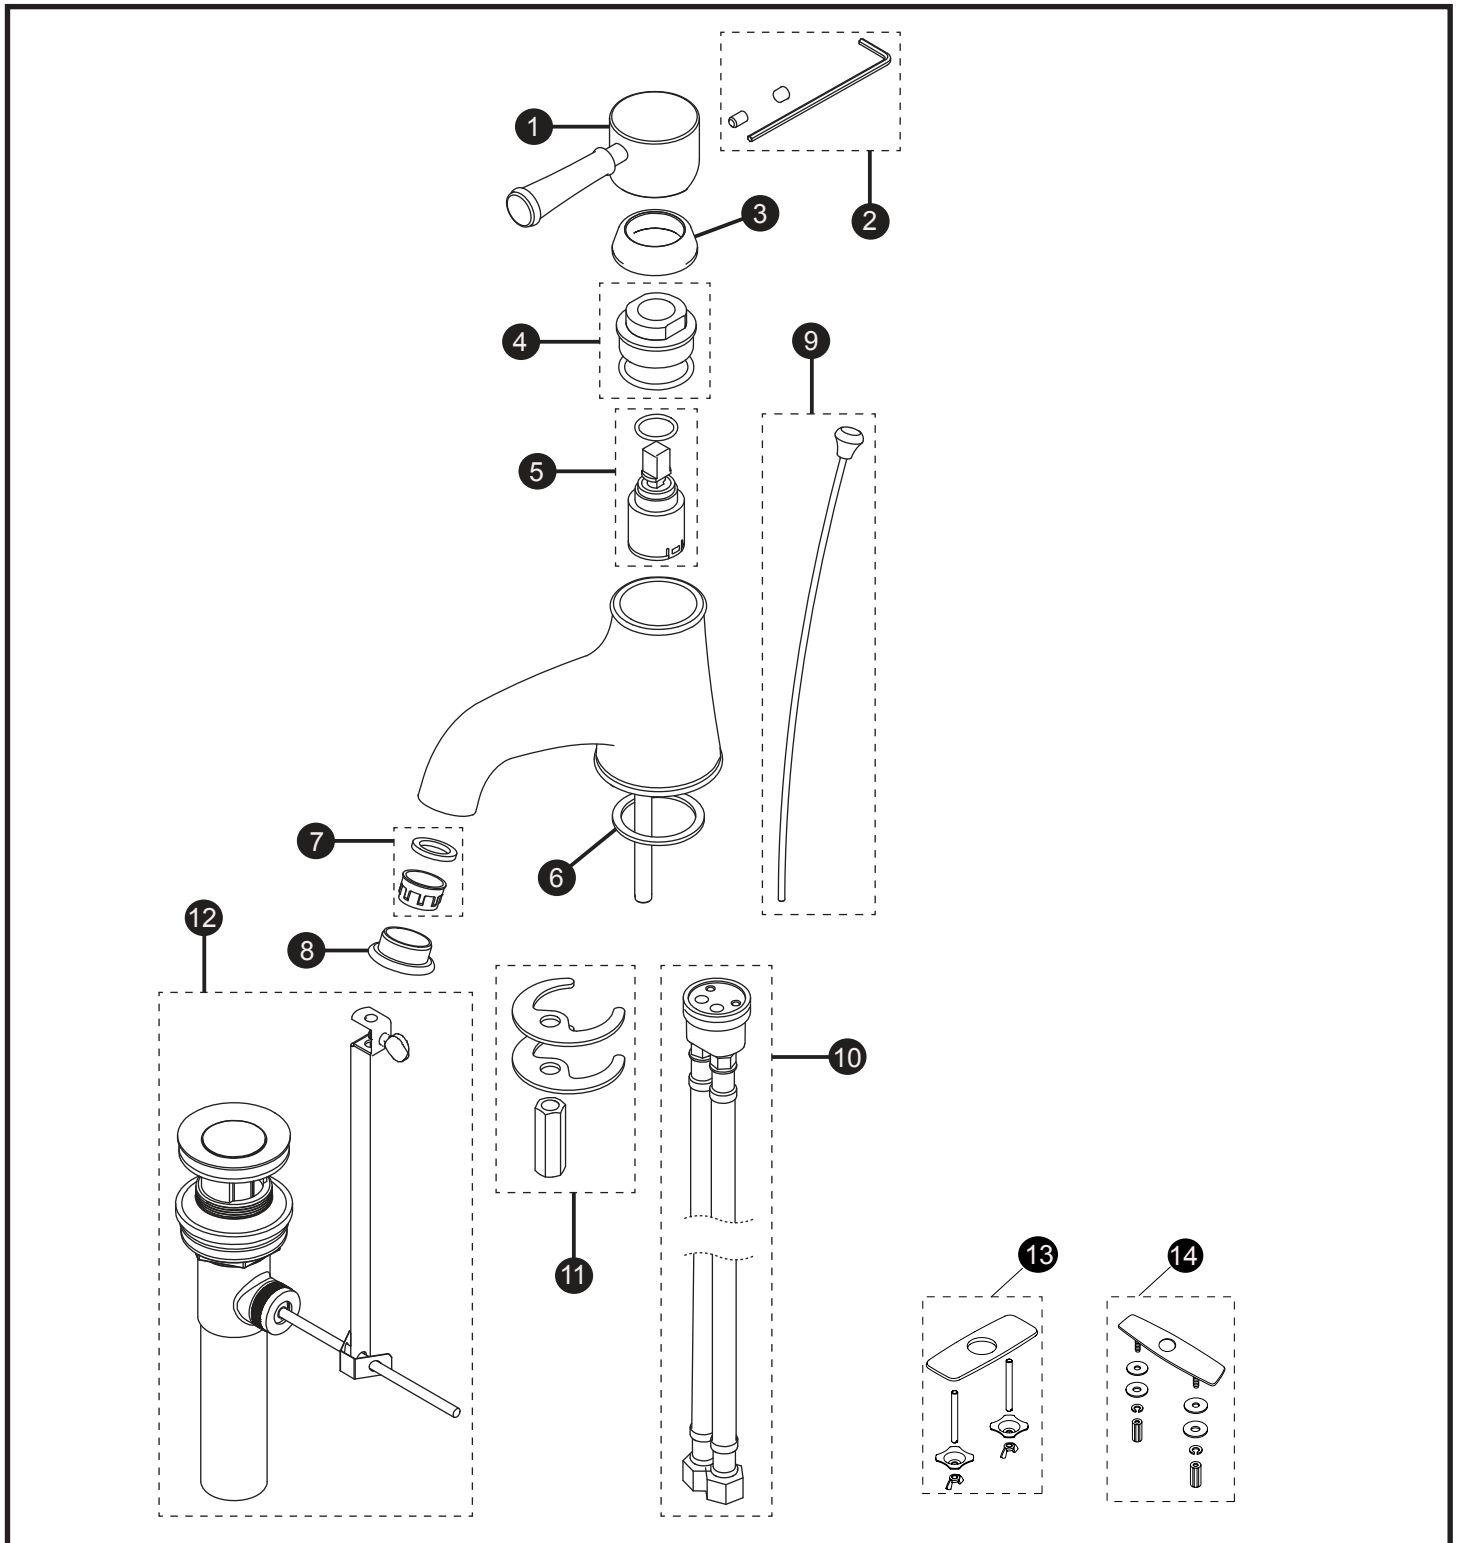

Vivian®
Single-Handle Lavatory Faucet

Single-Handle Lavatory Faucet

Item	Part	Description
1*	THP4879#\$\$	Handle
2	THP4871	Set Screw, Plug & Hex Wrench
3*	THP4872#\$\$	Cover, Nut
4	THP4873	Nut w/ O-Ring
5	THP4874	Mixing Cartridge with O-Ring
6	THP4875	Gasket
7	THP4857	Aerator & Gasket
	THP5070	1.2 gpm Aerator & Gasket
8*	THP4858#\$\$	Housing, Aerator
9*	THP4880#\$\$	Lift Rod w/ Knob
10	THP4876	Hose Assembly
11	THP4859	Mounting Hardware, Spout
12*	THP4856#\$\$	Drain Assembly
13	THP3158#CP	Cover Plate – 4"
14	71244T8CC	Cover Plate – 8"

* Please specify finish when ordering*

LEGEND
\$\$ = Denotes Finish
#CP = Polished Chrome
#BN = Brushed Nickel
#PN = Polished Nickel