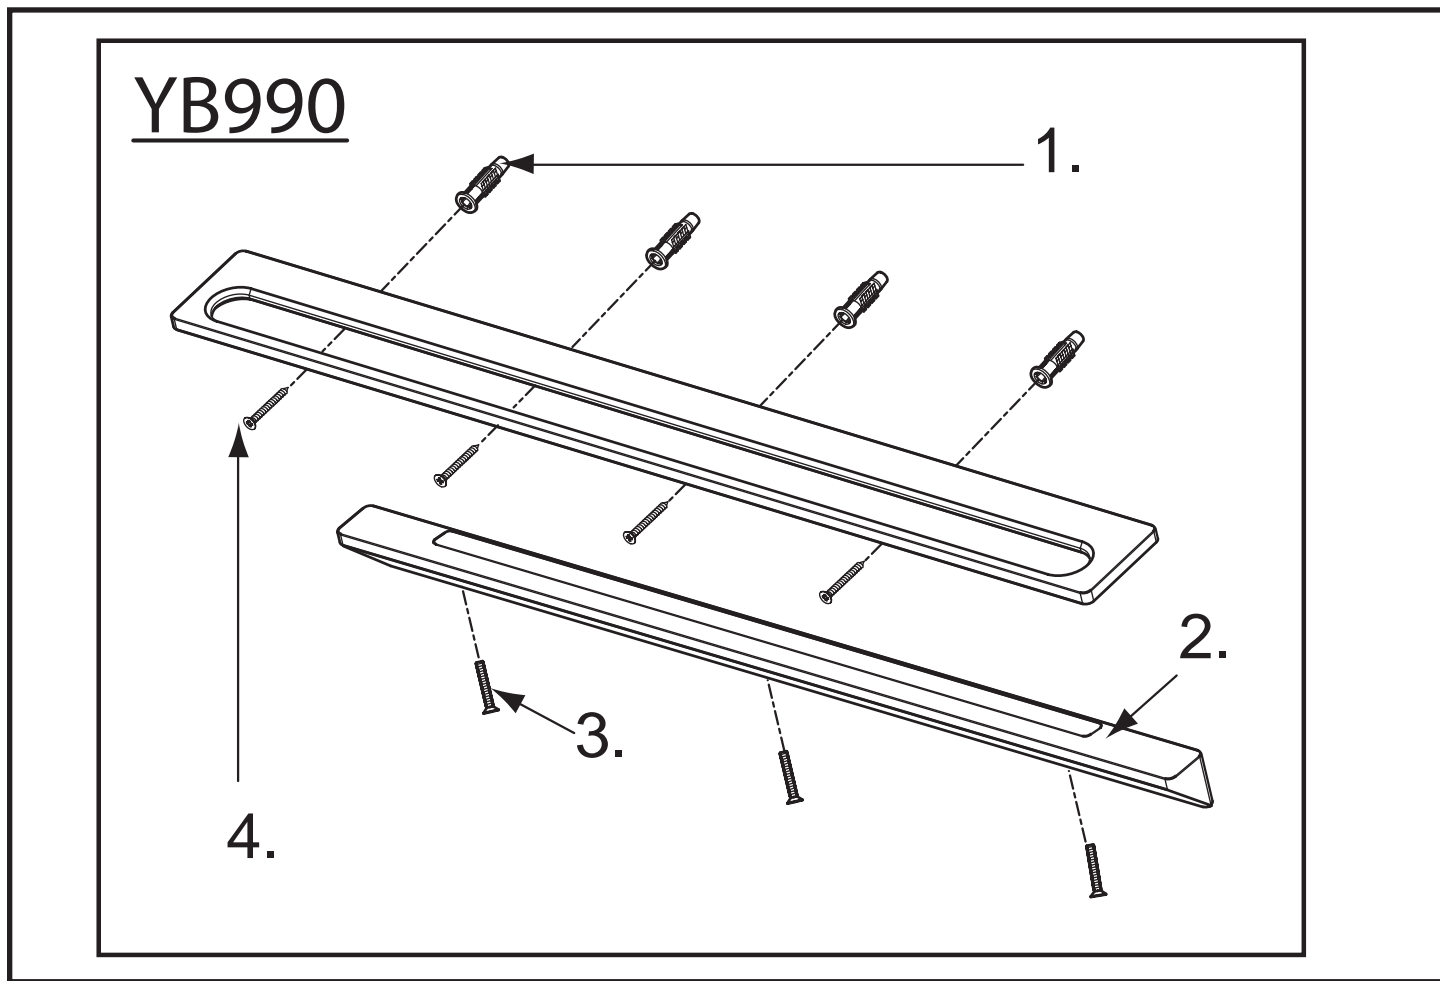

NEOREST™  
BATH TOWEL HOLDER

ITEM	PART	DESCRIPTION
1.	THP4201	ANCHOR
2.	THP4206#\$\$	YB990 COVER
3.	THP4199	COVER SCREW
4.	THP4200	FLAT HEAD WALL SCREW