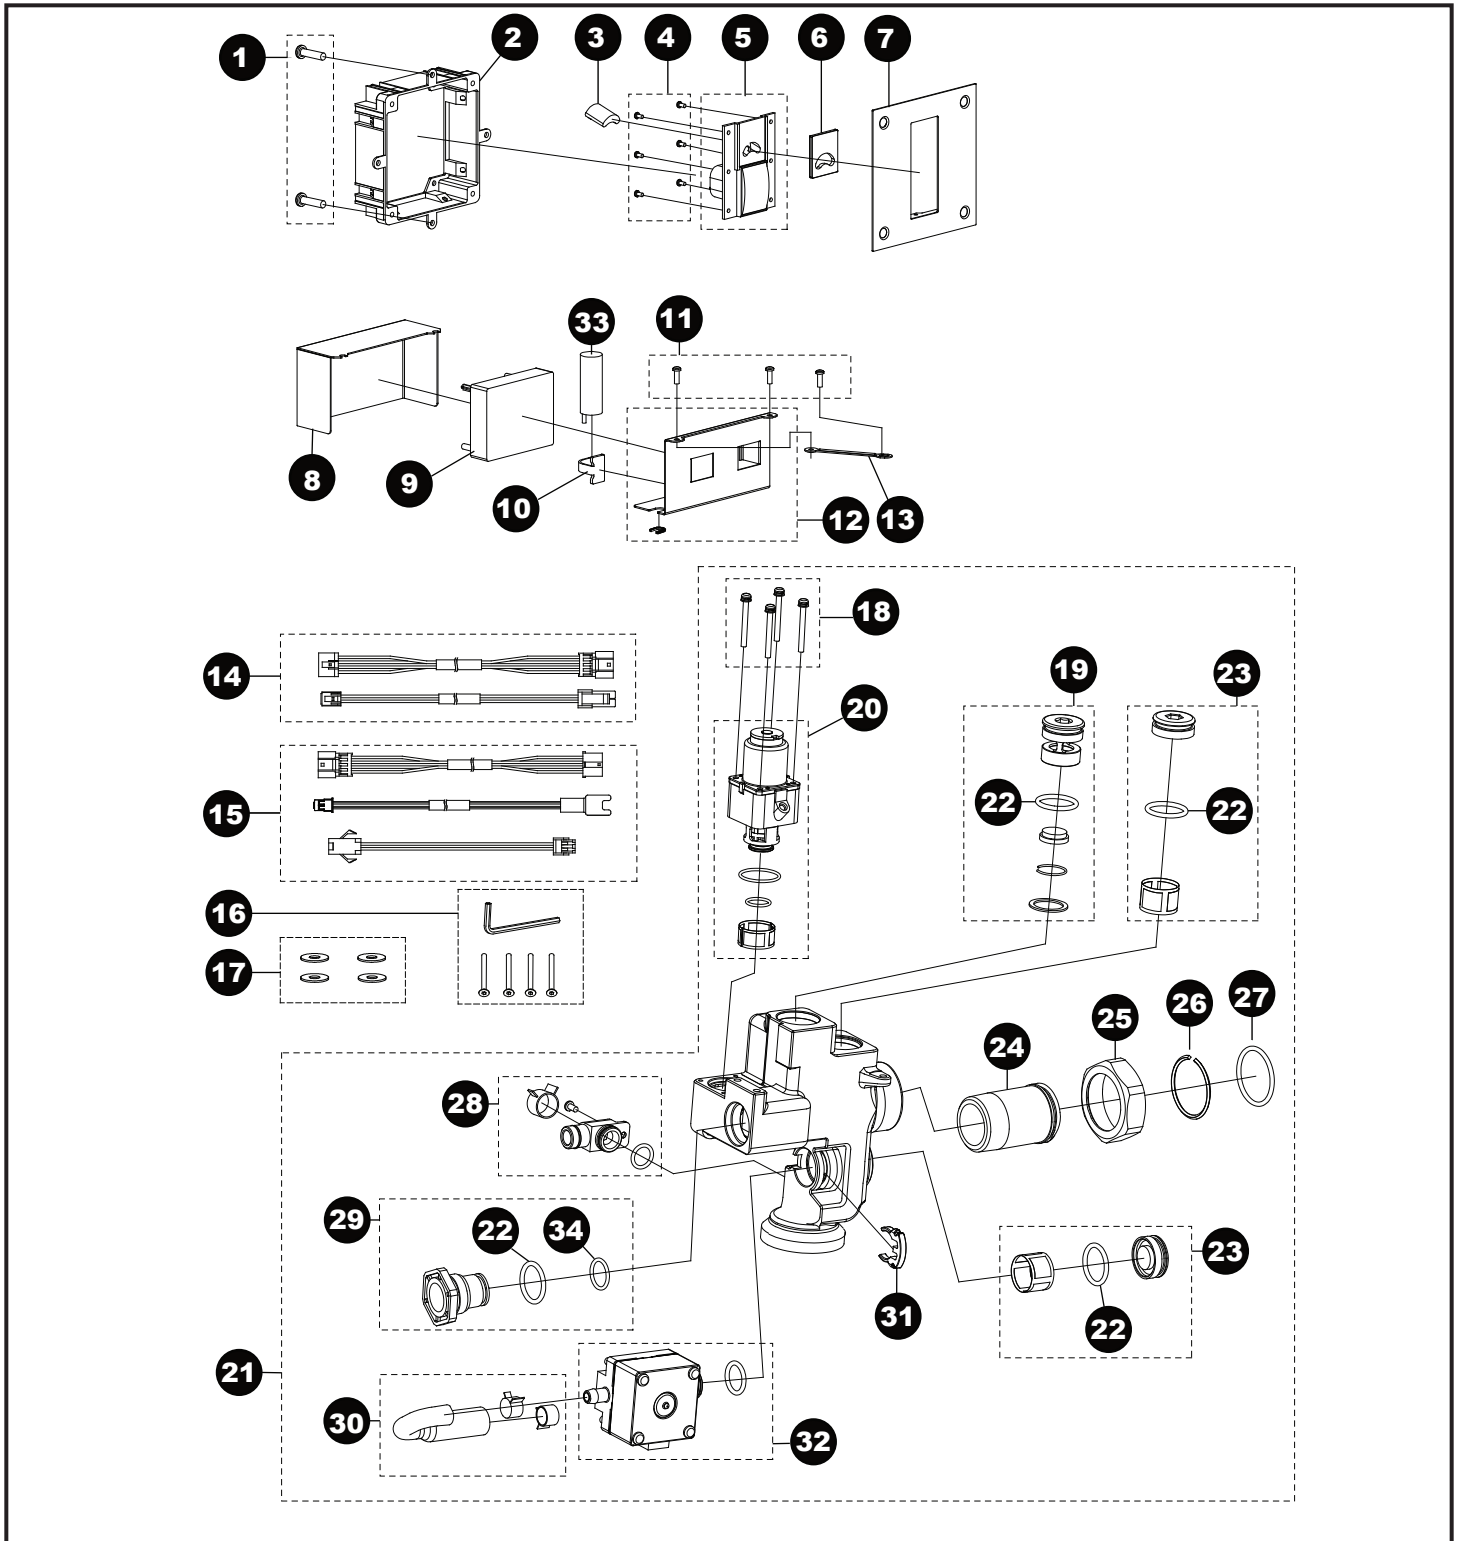

TEU3UA#CP
 TEU3UA11#CP
 TEU3UA12#CP

**EcoPower® Flush Valve,
 Urinal, Concealed Small, 0.125 Gpf**

**EcoPower® Flush Valve,
Urinal, Concealed Small, 0.125 Gpf**

Item	Part	Description
1	THP3222	Screw, wooden screw (10/bag)
2	THP3210	Wall frame assy (small cover)
3	THP3187	Sensor unit,
4	THP3215	Screw, touch button (6/bag)
5	THP3214	Touch button assy, concealed
6	THP3213	Glass, sensor window, concealed
7	THP3212	Cover plate, small 4x4
8	THP3216	Cover, controller box, concealed
9	THP3200	Controller unit
10	TH559EDV517	Clamp set (10/bag)
11	THP3204	M4X8 screw, cover, valve (5/bag)
12	THP3217	Housing, controller, concealed
13	THP3218	Mount stay, controller box
14	THP3221	Wire harness, controller (2/bag)
15	THP3209	Extension harness (3 type/bag)
16	THP3233	Screw w/wrench set
17	THP3219	Washer, plastic (4/bag)
18	THP3192	Screw (4/bag)
19	THP3195	Regulator unit
20	THP3191	Solenoid unit & diaphragm assy
21	THP3227	Valve assy, concealed, pint
22	THP3013	O-ring, cap (10/bag)
23	THP3007	Primary filter set
24	TH305SV114	Tailpiece
25	TH305SV113	Nut, tailpiece
26	TH305SV105	Locking ring set, tailpiece (10/bag)
27	TH305SV106	O-ring, tailpiece (10/bag)
28	THP3011	Hose adapter, EcoPower generator, pint
29	THP3220	Plug
30	THP3012	Hose set
31	THP3194	Clip, retainer (1/bag)
32	THP3193	EcoPower generator, pint, w/o ring
33	THP3053	Back-up battery
34	THP3242	O-ring (1/bag)

Vacuum Breaker Sets

VB13RB-11 Back Spud, 3/4" Outlet, Concealed

VB9RB-12 Top Spud, 3/4" Outlet, Concealed

Note: for additional information, refer to the individual vacuum breaker parts sheets.