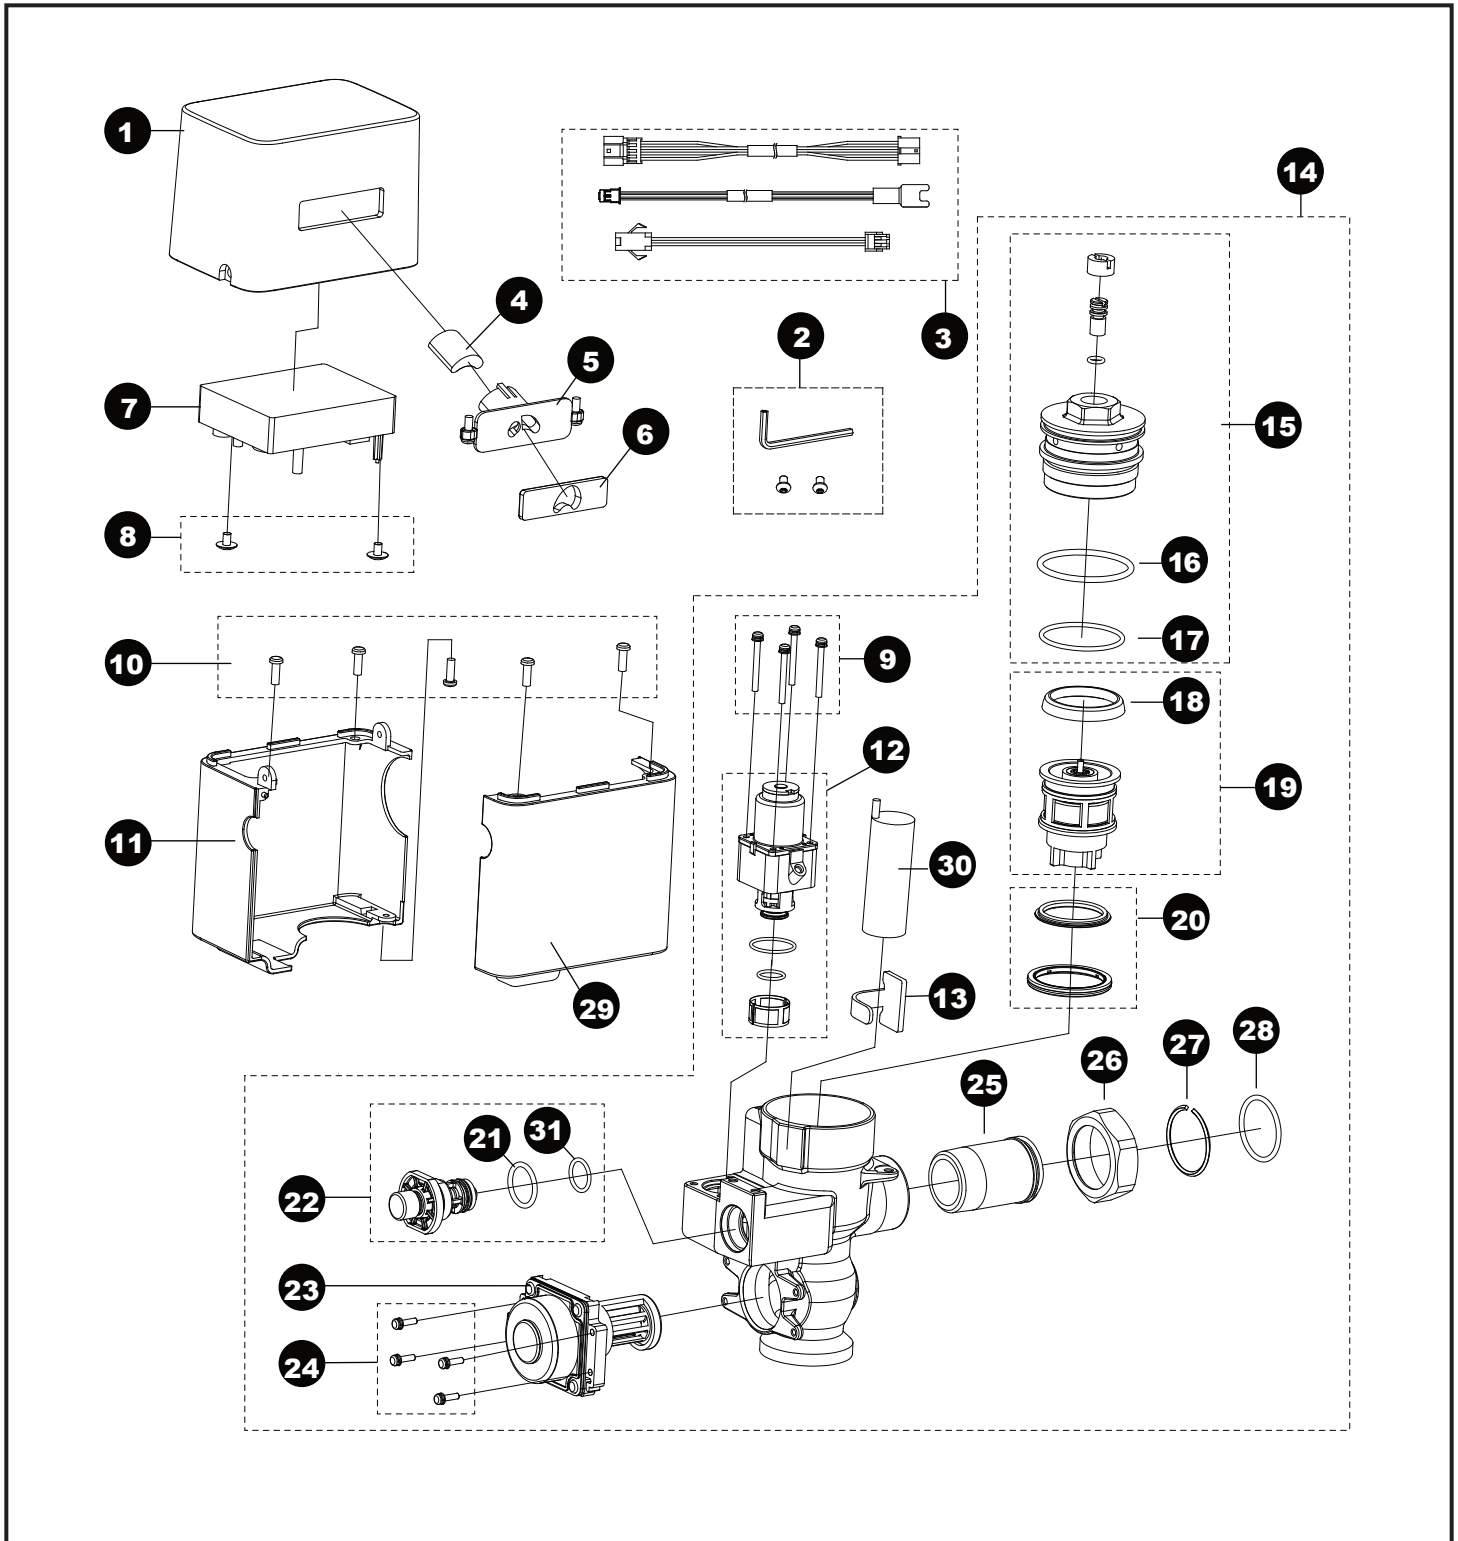

TEU1LA#CP  
 TEU1LA12#CP  
 TEU1LA22#CP

**EcoPower® Flush Valve,  
 Urinal, Exposed, 0.5 Gpf**

TEU1LA#CP  
 TEU1LA12#CP  
 TEU1LA22#CP

## **EcoPower® Flush Valve, Urinal, Exposed, 0.5 Gpf**

<b>Item</b>	<b>Part</b>	<b>Description</b>
1	THP3201#CP	Cover, top
2	THP3232	Screw w/wrench set, exposed
3	THP3209	Extension harness (3 type/bag)
4	THP3187	Sensor unit
5	THP3205	Bracket, sensor w/screw (15d)
6	THP3207	Glass, sensor window, exposed
7	THP3198	Controller unit, A
8	THP3208	Screw, controller mount (2/bag)
9	THP3192	Screw (4/bag)
10	THP3204	Screw, cover, valve (5/bag)
11	THP3203#CP	Cover, lower, B
12	THP3190	Solenoid unit & diaphragm assy
13	TH559EDV517	Clamp set (10/bag)
14	THP3224	Valve assy, exposed, urinal
15	THP3188	Valve cap assembly
16	THP3189	O-ring, valve cap top (10/bag)
17	TH305SV112	O-ring, valve cap botm(10/bag)
18	TH305SV103	U-packing, piston (10/bag)
19	TH323V104R	Piston assembly
20	TH321	Seat set, piston bottom
21	THP3013	O-ring, screen nut (10/bag)
22	TH559EDV506	Push button assembly
23	THP3234	EcoPower generator unit, urinal
24	TH559EDV505	Screw, EcoPower generator
25	TH305SV114	Tailpiece
26	TH305SV113	Nut, tailpiece/angle stop
27	TH305SV105	Locking ring set, tailpiece (10/bag)
28	TH305SV106	O-ring, tailpiece (10/bag)
29	THP3202#CP	Cover, lower, A
30	THP3053	Back-up battery
31	THP3242	O-ring (1/bag)

### Vacuum Breaker Sets

VB9CP-12 Top Spud, 3/4" Outlet, Exposed

VB9CP-22 Top Spud, 1-1/4" Outlet, Exposed

Note: For additional information, refer to the individual vacuum breaker parts sheets.