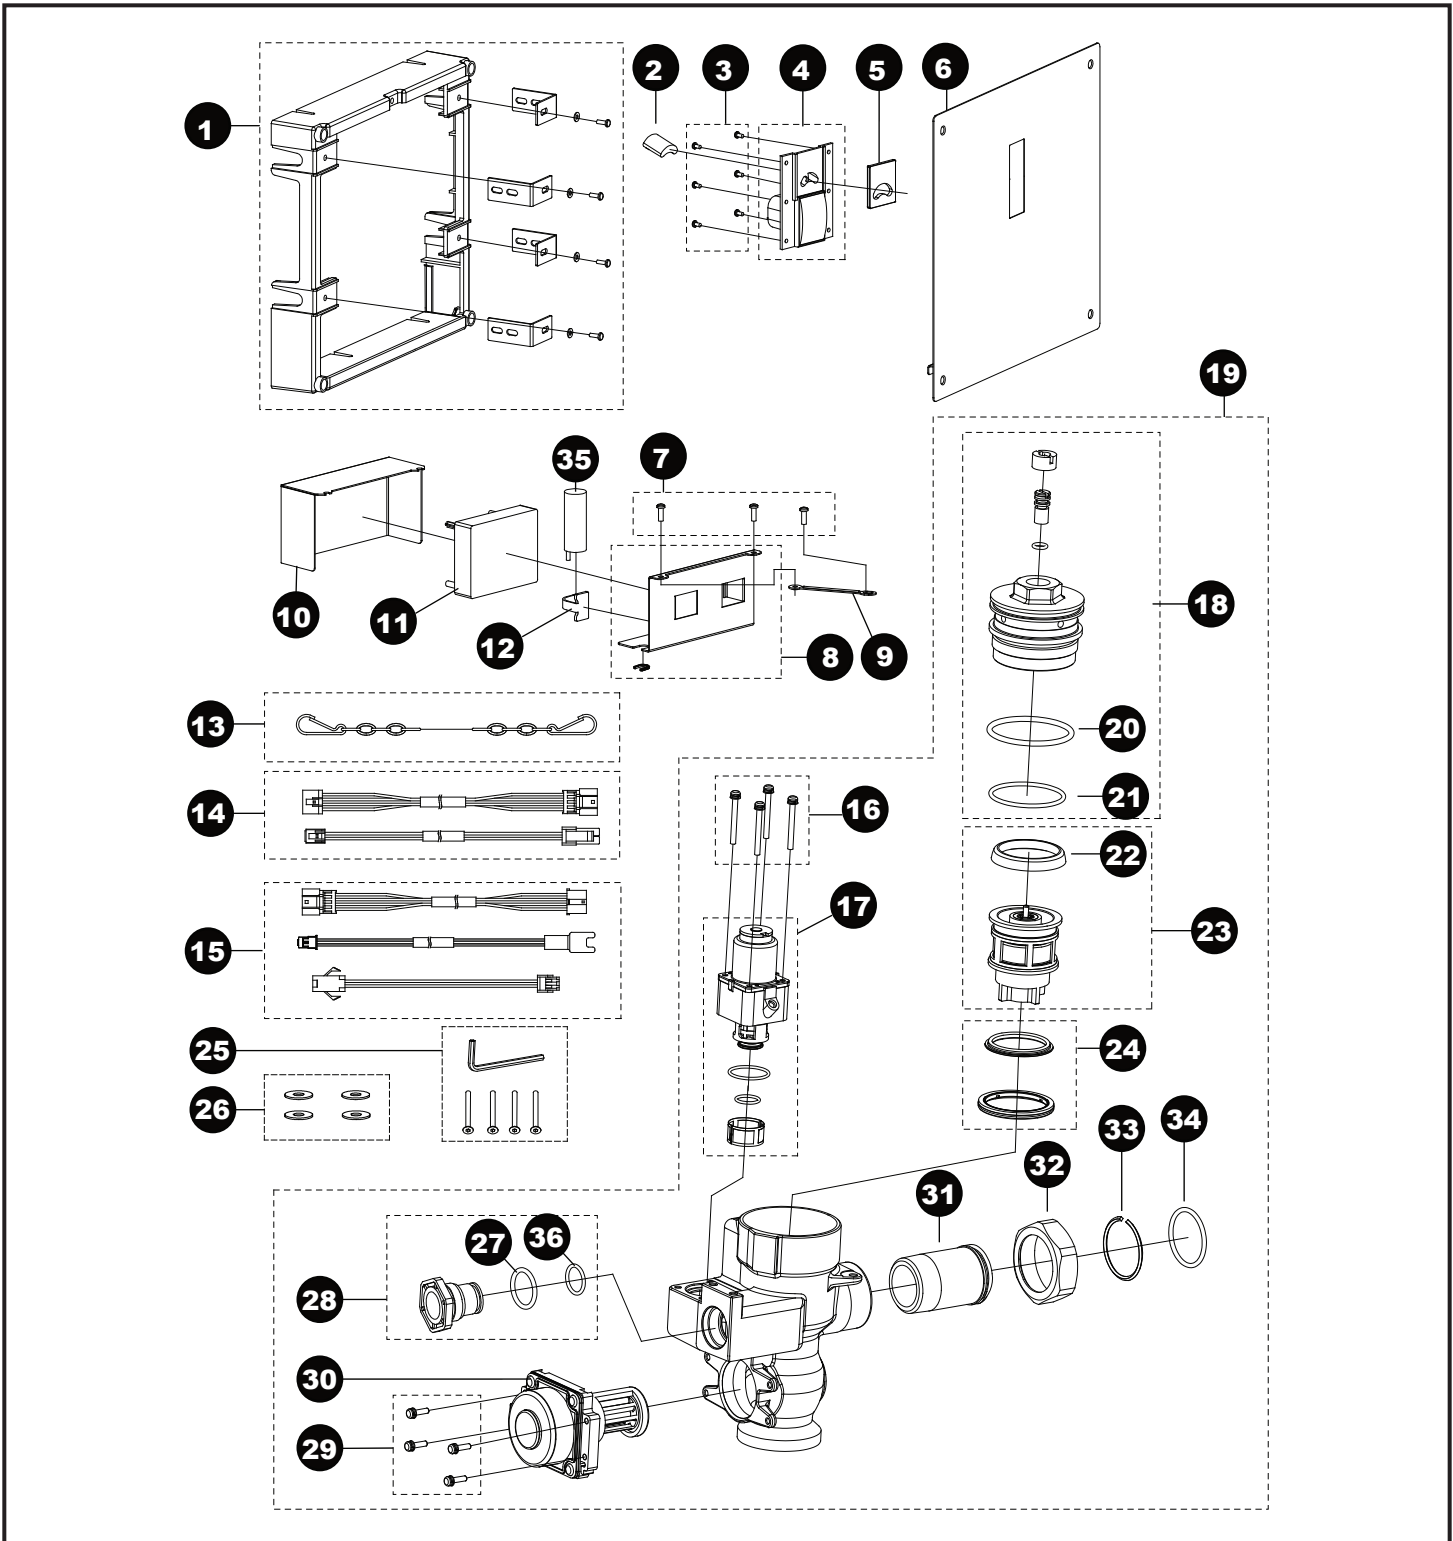

TET2LA#SS
 TET2LA31#SS
 TET2LA32#SS
 TET2LA33#SS

**EcoPower® Flush Valve,
 Toilet, Concealed Large, 1.28 Gpf**

**EcoPower® Flush Valve,
Toilet, Concealed Large, 1.28 Gpf**TET2LA#SS
TET2LA31#SS
TET2LA32#SS
TET2LA33#SS

Item	Part	Description
1	TH559EDV341	Frame assembly, large cover
2	THP3187	Sensor
3	THP3215	Screw, sensor bracket, concealed (6/bag)
4	THP3214	Bracket, sensor, w/ push button
5	THP3213	Glass, sensor window, concealed
6	THP3211	Cover plate, large
7	THP3204	Screws, valve body, cover (5/bag)
8	THP3217	Housing, controller, concealed
9	THP3218	Mount stay, controller box
10	THP3216	Cover, box, controller, concealed
11	THP3196	Controller unit, C
12	TH559EDV517	Clamp set (10/bag)
13	TH559EDV345	Chain, cover plate
14	THP3221	Harness, concealed (2 type/bag)
15	THP3209	Extension harness (3 type/bag)
16	THP3192	Screw, solenoid valve (4/bag)
17	THP3190	Solenoid valve assembly
18	THP3188	Piston cap sub assembly
19	THP3226	Valve assy, concealed, toilet
20	THP3189	O-ring, piston cap, top, large (10/bag)
21	TH305SV112	O-ring, valve cap botm (10/bag)
22	TH305SV103	U-packing, piston (10/bag)
23	TH323V104R	Piston assembly
24	TH321	Seat packing set
25	THP3233	Screw w/wrench set
26	THP3219	Washer, plastic (4/bag)
27	THP3013	O-ring, cap (10/bag)
28	THP3220	Plug
29	TH559EDV505	Screw, EcoPower generator (4/bag)
30	TH559EDV503	EcoPower generator, toilet
31	TH305SV114	Tailpiece
32	TH305SV113	Nut, tailpiece/angle stop
33	TH305SV105	Locking ring set, tailpiece (10/bag)
34	TH305SV106	O-ring, tailpiece (10/bag)\
35	THP3053	Back-up battery
36	THP3242	O-ring (1/bag)

Vacuum Breaker Sets

VB13RB-31	Back Spud, 1-1/2" Outlet, Concealed
VB9RB-32	Top Spud, 1-1/2" Outlet, Concealed
VB13RB-33	Back Spud, 1-1/2" Outlet, Floor Mount