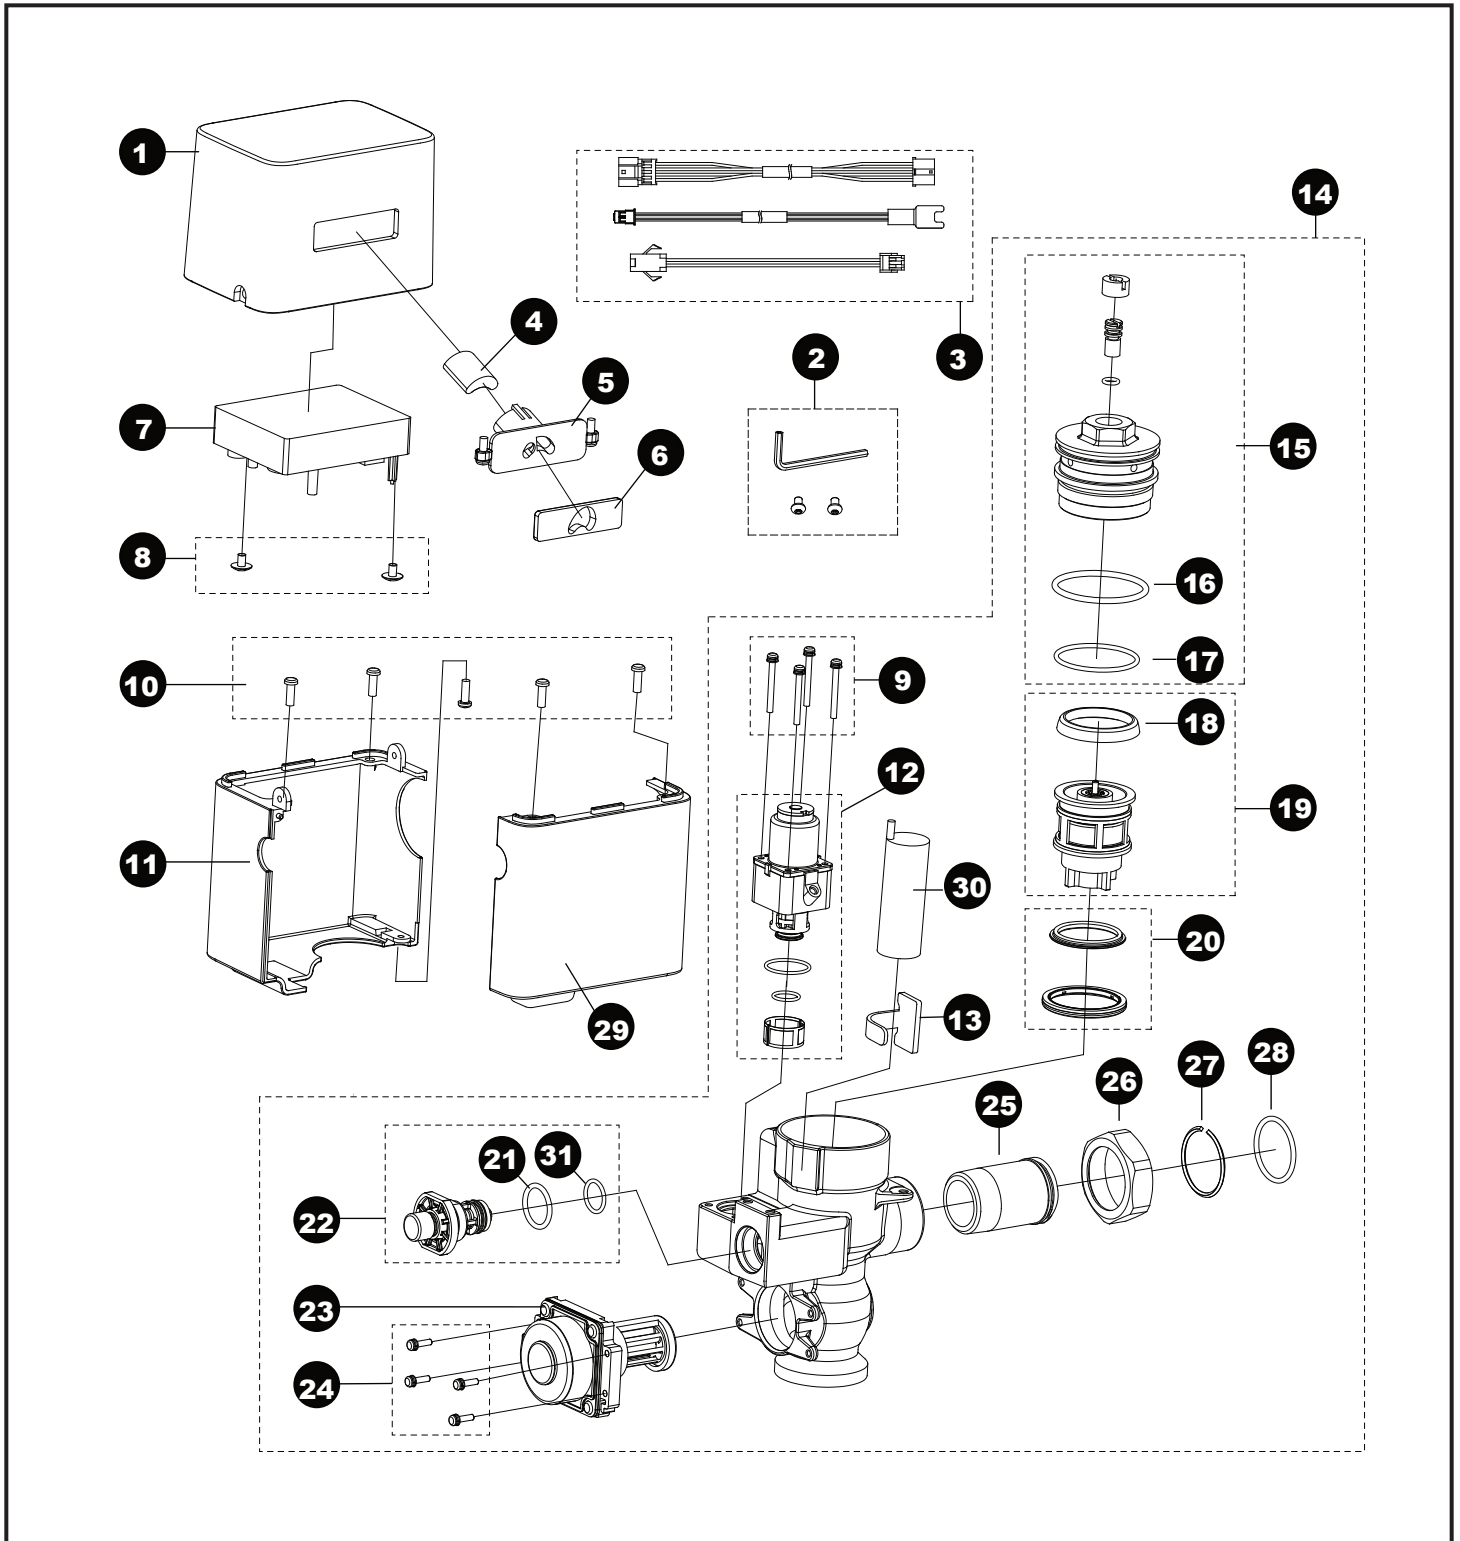

EcoPower® Flush Valve,  
Toilet, Exposed, 1.28 Gpf

**EcoPower® Flush Valve,  
Toilet, Exposed, 1.28 Gpf**

<b>Item</b>	<b>Part</b>	<b>Description</b>
1	THP3201#CP	Cover, top
2	THP3232	Screw w/wrench set, exposed
3	THP3209	Extension harness (3 type/bag)
4	THP3187	Sensor unit
5	THP3205	Bracket, sensor w/screw (15D)
6	THP3207	Glass, sensor window, exposed
7	THP3196	Controller unit, C
8	THP3208	Screw, controller mount (2/bag)
9	THP3192	Screw (4/bag)
10	THP3204	Screw, cover, valve (5/bag)
11	THP3203#CP	Cover, lower, B
12	THP3190	Solenoid unit & diaphragm assy
13	TH559EDV517	Clamp set (10/bag)
14	THP3223	Valve assy, exposed, toilet
15	THP3188	Valve cap assembly
16	THP3189	O-ring, valve cap top (10/bag)
17	TH305SV112	O-ring, valve cap botm (10/bag)
18	TH305SV103	U-packing, piston (10/bag)
19	TH323V104R	Piston assembly
20	TH321	Seat packing set
21	THP3013	O-ring, screen nut (10/bag)
22	TH559EDV506	Push button assembly
23	TH559EDV503	EcoPower generator, toilet
24	TH559EDV505	Screw, EcoPower generator
25	TH305SV114	Tailpiece
26	TH305SV113	Nut, tailpiece/angle stop
27	TH305SV105	Locking ring set, tailpiece (10/bag)
28	TH305SV106	O-ring, tailpiece (10/bag)
29	THP3202#CP	Cover, lower, A
30	THP3053	Back-up battery
31	THP3242	O-ring (1/bag)

**Vacuum Breaker Sets**

VB9CP-32 Top Spud, 1-1/2" Outlet, Exposed

Note: For additional information, refer to the individual vacuum breaker parts sheets.