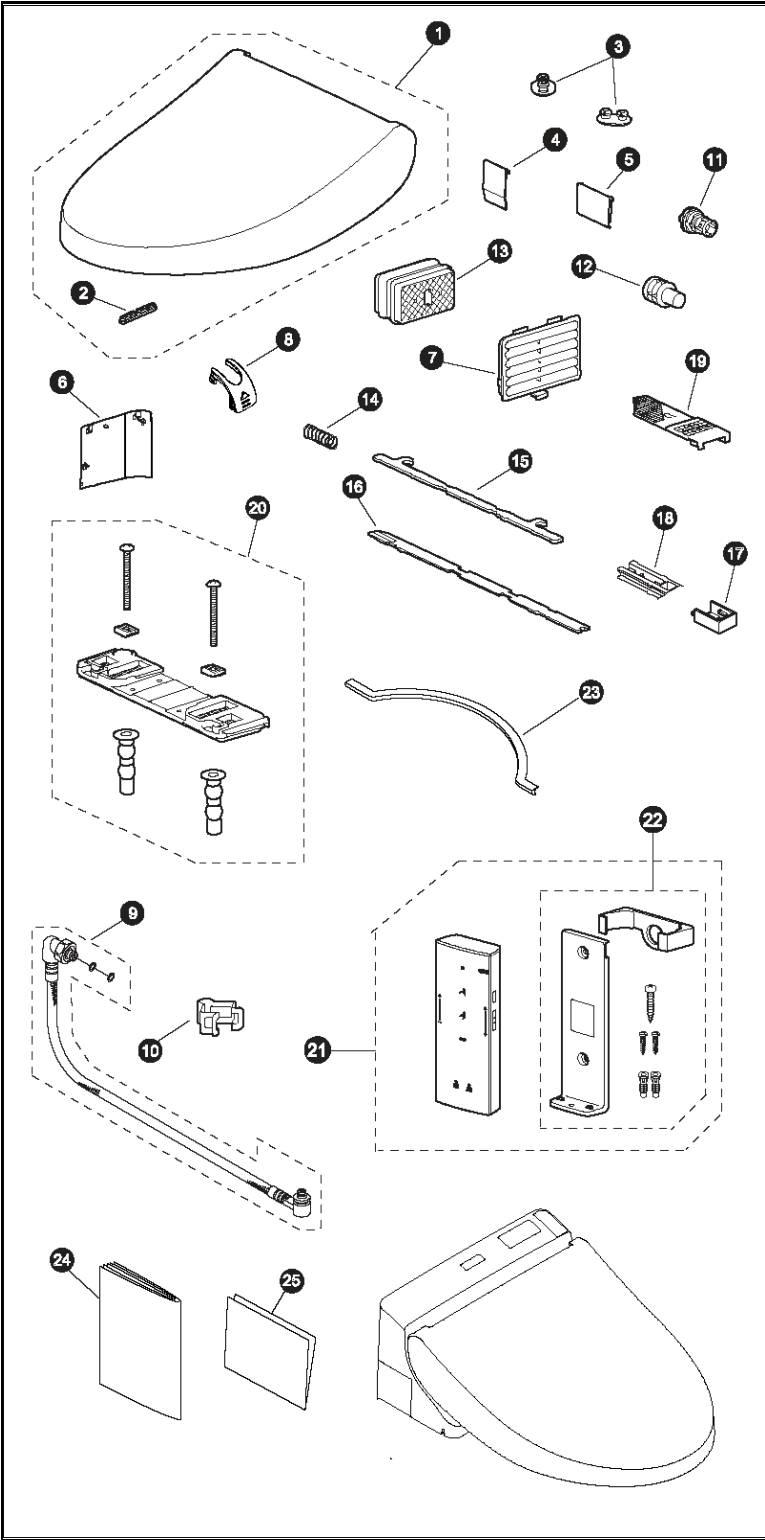

Washlet® C200 - Connect+

Item	Part	Description
1	THU9962#01	Lid Assembly (Dshape) - Cotton
2	THU9806	Lid Bumper
3	THU9337	Seat Bumpers
4	THU9810	Wand Door
5	THU9811	Dryer Door
6	THU9965	Side Cover
7	THU9814	Deodorizer Louver
8	THU9816	Flush Connection Cover
9	THU9966	Water Supply Hose
10	THU9484	Quick Connection Clip
11	THU9833	Water Strainer
12	THU9341	Drain Plug
13	THU9476	Deodorizer Cartridge
14	THU9480	Lever Spring
15	THU9363	Lever
16	THU9968	Lever Cover
17	THU9969	Lever Switch Cover
18	THU9972	Lever Clip
19	THU9619	Deodorizer Air Filter
20	THU9970	Base Plate Assembly
21	THU9851	Remote Control Assembly
22	THU9853	Remote Control Hanger Assembly
23	THU9973	Mounting Gasket
24	THU9854	Instruction Manual
25	THU9971	Installation Manual

Note:

Product Number Explanations	
Washlet® Seat	Colors
(SW) Washlet® (2047) Dshape Model (T20) Connect+	(#01) Cotton

Actual Product may vary slightly from illustration.