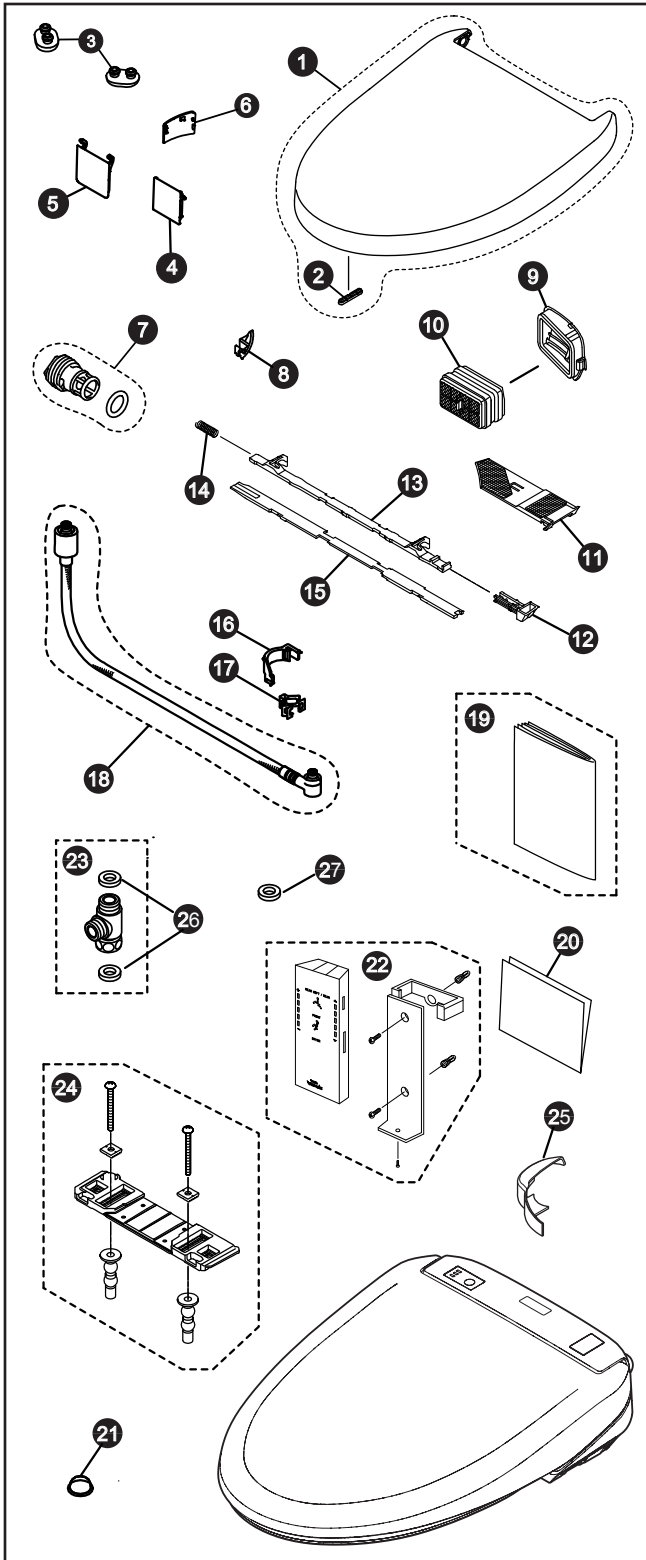

SW574T20/SW584T20

SW574T20 - S300e Connect+
SW584T20 - S350e Connect+

Washlet® S300e/S350e - Connect+

Item	Part	Description
1	THU9414#01	S300e Lid (Elongated) - Cotton White
	THU9412#01	S350e Lid (Elongated) - Cotton White
2	THU9416	Lid Bumper
3	THU9419	Seat Bumper (2)
4	THU9432#01	Dryer Door - Cotton White
5	THU9433#01	Wand Door - Cotton White
6	THU9423#01	Water Drain Cover - Cotton White
7	THU9445	Water Filter Drain Valve
8	THU9471	Cover
9	THU9474	Deodorizer Louver
10	THU9476	Deodorizer Catalyst
11	THU9477	Deodorizer Air Filter
12	THU9478	Lever Switch
13	THU9479	Lever Assembly
14	THU9480	Lever Spring
15	THU9481	Lever Cover
16	THU9862	Water Supply Connection Cover
17	THU9484	Water Supply Connection Clip
18	THU9860	Water Supply Hose
19	THU9486	Instruction Manual Packet
20	THU9866	Installation Manual
21	THU9488	Top Lid Cushion
22	THU9489	S350e Remote Control
	THU9490	S300e Remote Control
23	THU9339	Junction Valve
24	THU9865	Baseplate Assembly
25	THU9863	Hole Cover
26	THU9340	Junction Valve Fiber Washers
27	9BU9155	Rubber Washer for Junction Valve

Product Number Explanations

Toilet & Seat Combo

(SW) Washlet®
(574) S300e Elongated
(584) S350e Elongated
(T20) Connect+

Colors

(#01) Cotton White