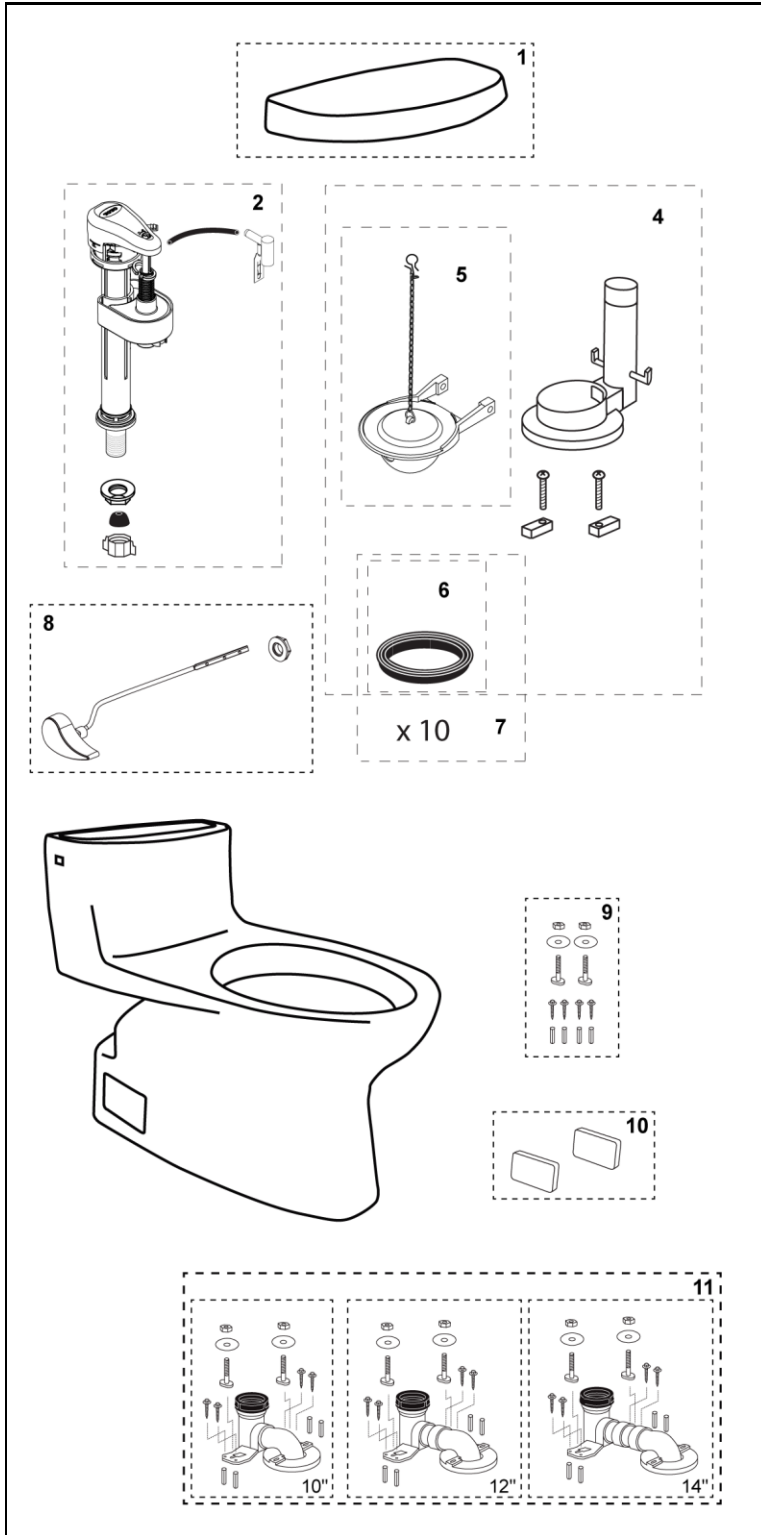

## Carolina® II 1.28 Gpf Toilet, Elongated, Tornado Flush™, UniFit Rough-In, Universal Height, (including CeFIONtect™)

Item	Part	Description
1	TCU634CRE#01	Tank Lid - Cotton
	TCU634CRE#03	Tank Lid - Bone
	TCU634CRE#11	Tank Lid - Colonial White
	TCU634CRE#12	Tank Lid - Sedona Beige
	TCU634CRE#51	Tank Lid - Ebony
2	TSU53A	Fill Valve
4	THU245P-3	Flush Valve
5	THU332S	Flapper w/ Chain
6	9BU002E	Flush Valve Gasket (1 piece)
7	THU097	Flush Valve Gasket (10 pieces)
8	THU004#01	Trip Lever - Cotton
	THU004#03	Trip Lever - Bone
	THU004#11	Trip Lever - Colonial White
	THU004#12	Trip Lever - Sedona Beige
	THU004#51	Trip Lever - Ebony
	THU004#CP	Trip Lever - Polished Chrome
	THU004#BN	Trip Lever - Brushed Nickel
	THU004#PN	Trip Lever - Polished Nickel
9	THU020	UniFit Mounting Set
10	TCU884CV#01	Side Plates w/ Velcro Tape - Cotton
	TCU884CV#03	Side Plates w/ Velcro Tape - Bone
	TCU884CV#11	Side Plates w/ Velcro Tape - Colonial White
	TCU884CV#12	Side Plates w/ Velcro Tape - Sedona Beige
	TCU884CV#51	Side Plates w/ Velcro Tape - Ebony
11	TSU01W.10R	UniFit - 10" Rough-In
	TSU01W.12R	UniFit - 12" Rough-In
	TSU01W.14R	UniFit - 14" Rough-In