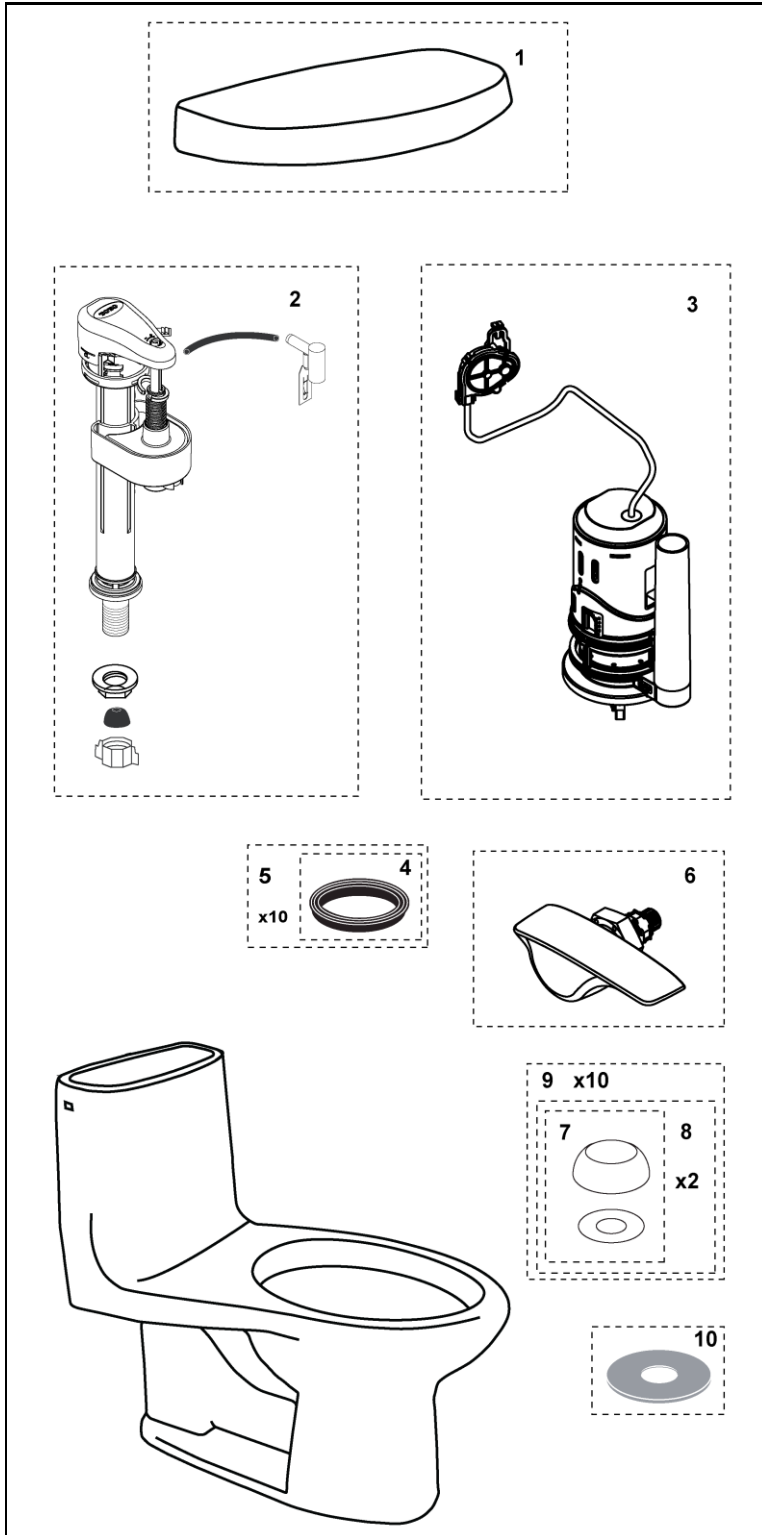

MS604114CUFG

MS604114CUFG
CST604CUFG

Ultramax® II 1G 1.0 Gpf Toilet, Elongated, Tornado Flush™, Universal Height (Including CeFIONtect™)

Item	Part	Description
1	TCU604CRE#01	Tank Lid w/ gasket - Cotton
2	TSU55A	Fill Valve
3	THU421-A	Flush Tower Valve
4	9BU002E	Flush Valve Gasket (1 piece)
5	THU097	Flush Valve Gaskets (10 pieces)
6	THU422#CP	Trip Lever - Chrome Plated
7	THU044#01	Bolt Cap - Cotton
8	THU044S#01	Bolt Cap Set - Cotton (2 pieces)
9	THU098#01	Bolt Cap Set - Cotton (20 pieces)
10	9BU094	Seal Gasket for Flush Valve (1 piece)

Note:

Product Number Explanations

One-Piece Toilet

(MS) Toilet & Seat Combination
(CST) Gravity Type Toilet
(604) Toilet Model
(114) Seat Model

(C) Tornado Flush™
(U) 1.0 gpf / 3.8 lpf
(F) Universal Height
(G) CeFIONtect™