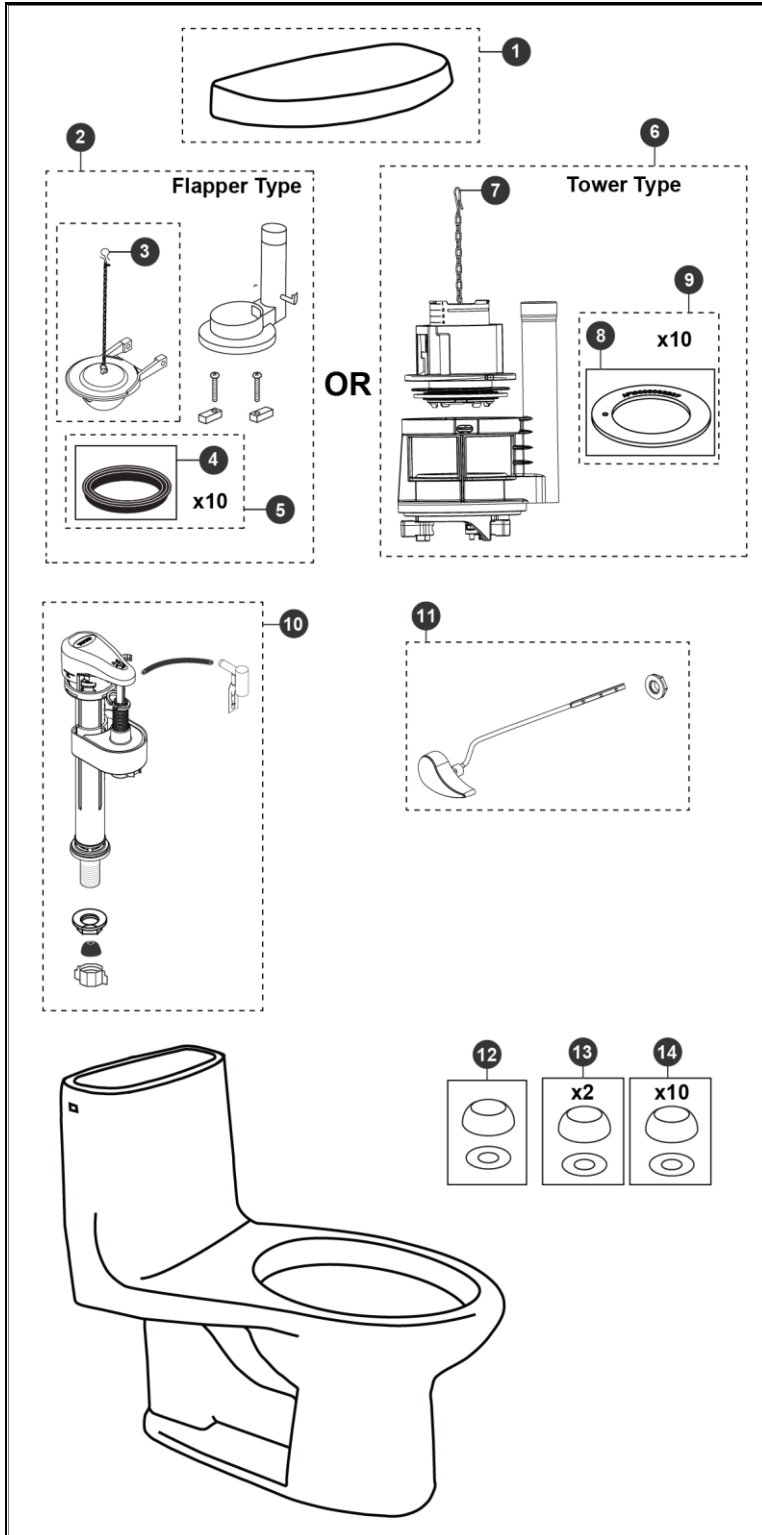

## Ultramax® II 1.28 Gpf Toilet, Elongated, Tornado Flush™, Universal Height (including CeFIONtect™)

Item	Part	Description
1	TCU604CRE#01	Tank Lid w/ gasket - Cotton
	TCU604CRE#03	Tank Lid w/ gasket - Bone
	TCU604CRE#11	Tank Lid w/ gasket - Colonial White
	TCU604CRE#12	Tank Lid w/ gasket - Sedona Beige
	TCU604CRE#51	Tank Lid w/ gasket - Ebony
2	THU013P	Drain Valve
3	THU331S	Flapper w/ chain
4	9BU002E	Drain Valve Gasket (1 piece)
5	THU097	Drain Valve Gasket (10 pieces)
6	THU451.10A-A	Drain Valve
7	THU440-A	Flush Tower
8	THU407	Seal Gasket (1 piece)
9	THU370	Seal Gasket (10 pieces)
10	TSU51A	Fill Valve
11	THU004#01	Trip Lever - Cotton
	THU004#03	Trip Lever - Bone
	THU004#11	Trip Lever - Colonial White
	THU004#12	Trip Lever - Sedona Beige
	THU004#51	Trip Lever - Ebony
	THU004#CP	Trip Lever - Chrome Plated
	THU004#BN	Trip Lever - Brushed Nickel
	THU004#PN	Trip Lever - Polished Nickel
12	THU044#01	Bolt Cap Set - Cotton (1 set)
	THU044#03	Bolt Cap Set - Bone (1 set)
	THU044#11	Bolt Cap Set - Colonial White (1 set)
	THU044#12	Bolt Cap Set - Sedona Beige (1 set)
	THU044#51	Bolt Cap Set - Ebony (1 set)
13	THU044S#01	Bolt Cap Set - Cotton (2 sets)
	THU044S#03	Bolt Cap Set - Bone (2 sets)
	THU044S#11	Bolt Cap Set - Colonial White (2 sets)
	THU044S#12	Bolt Cap Set - Sedona Beige (2 sets)
	THU044S#51	Bolt Cap Set - Ebony (2 sets)
14	THU098#01	Bolt Cap Set - Cotton (10 Sets)

#### 1-Piece Toilet

(MS) Toilet & Seat Combination  
(604) Toilet Model  
(114) Seat Model  
(C) Tornado Flush  
(E) 1.28gpf / 4.8Lpf  
(F) Universal Height  
(G) CeFIONtect  
(T) Drain Valve Tower

Actual Product may vary slightly from illustration.