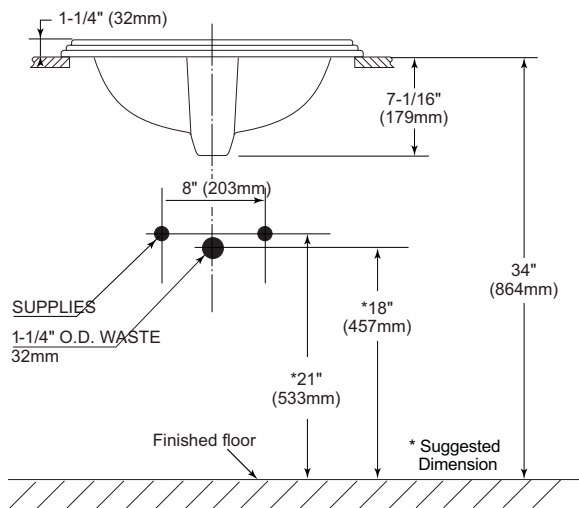

PRODUCT SPECIFICATION

The self-rimming lavatory shall be made of vitreous china. Lavatory shall be 22-1/2" in length and 18-3/4" in width. Product shall be with overflow and lavatory shall include mounting assembly and be ADA compliant. Lavatory shall be TOTO Model LT531_____.

LT531

Promenade® Self-Rimming Lavatory

SPECIFICATIONS

- Waste 1-1/4" O.D.
- Size 22-1/2"W x 18-3/4"D
- Basin 16-3/4"W x 11"D
- Warranty One Year Limited Warranty
- Material Vitreous china
- Shipping Weight 28 lbs.
- Shipping Dimensions 25-5/8"W x 21-7/8"D x 10-1/4"H

INSTALLATION NOTES

ADA Compliance Check

TOTO®

These dimensions and specifications are subject to change without notice