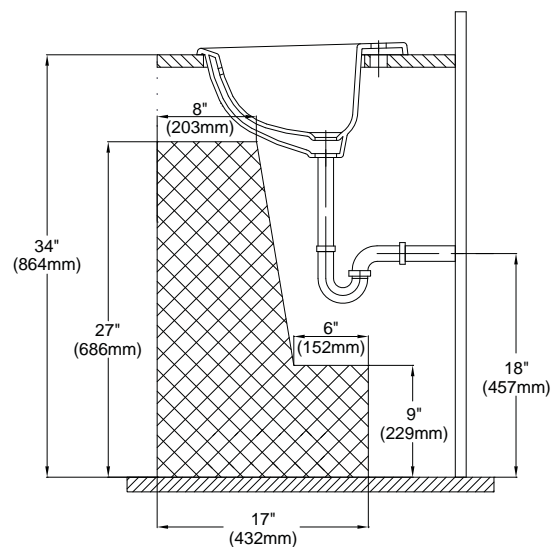

TOTO®

These dimensions and specifications are subject to change without notice