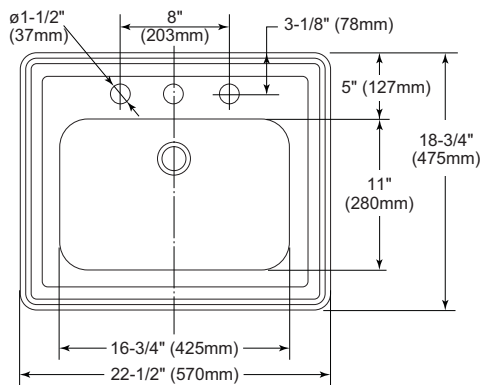

LT531

Promenade® Self-Rimming Lavatory

SPECIFICATIONS

- Waste 1-1/4" O.D.
- Size 22-1/2"W x 18-3/4"D
- Basin 16-3/4"W x 11"D
- Warranty One Year Limited Warranty
- Material Vitreous china
- Shipping Weight 28 lbs.
- Shipping Dimensions 25-5/8"W x 21-7/8"D x 10-1/4"H

INSTALLATION NOTES

ADA Compliance Check