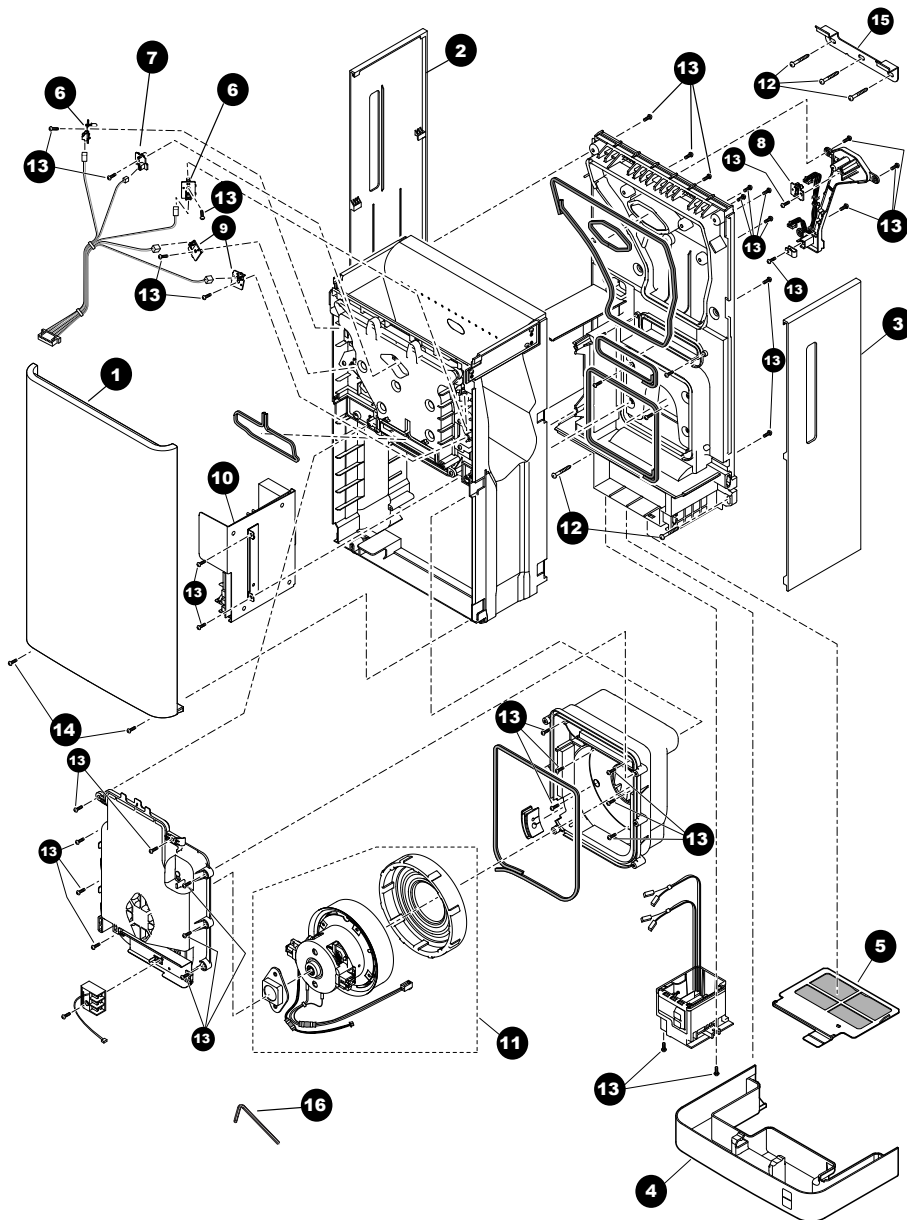

Sensor Activated Clean Dry® Hand Dryer

Item	Part	Description
1	THP3023#WH	Front Cover
2	THP3024#WH	Side Cover (left)
3	THP3025#WH	Side Cover (right)
4	THP3026	Water Tray
5	THP3027	Filter
6	THP3028	Luminescent Sensor (left & right)
7	THP3029	Luminescent Sensor (center)
8	THP3030	Light Receiving Sensor

Item	Part	Description
9	THP3031	LED
10	THP3032	Controller Assy.
11	THP3033	Fan Motor Assy.
12	THP3034	Attaching Screw (1 ea.)
13	THP3035	Truss Head Tapping Screw (1 ea.)
14	THP3036	Special Tapping Screw (1 ea.)
15	THP3037	Base Plate
16	THP3052	Special Hex Wrench (Star/Pin)