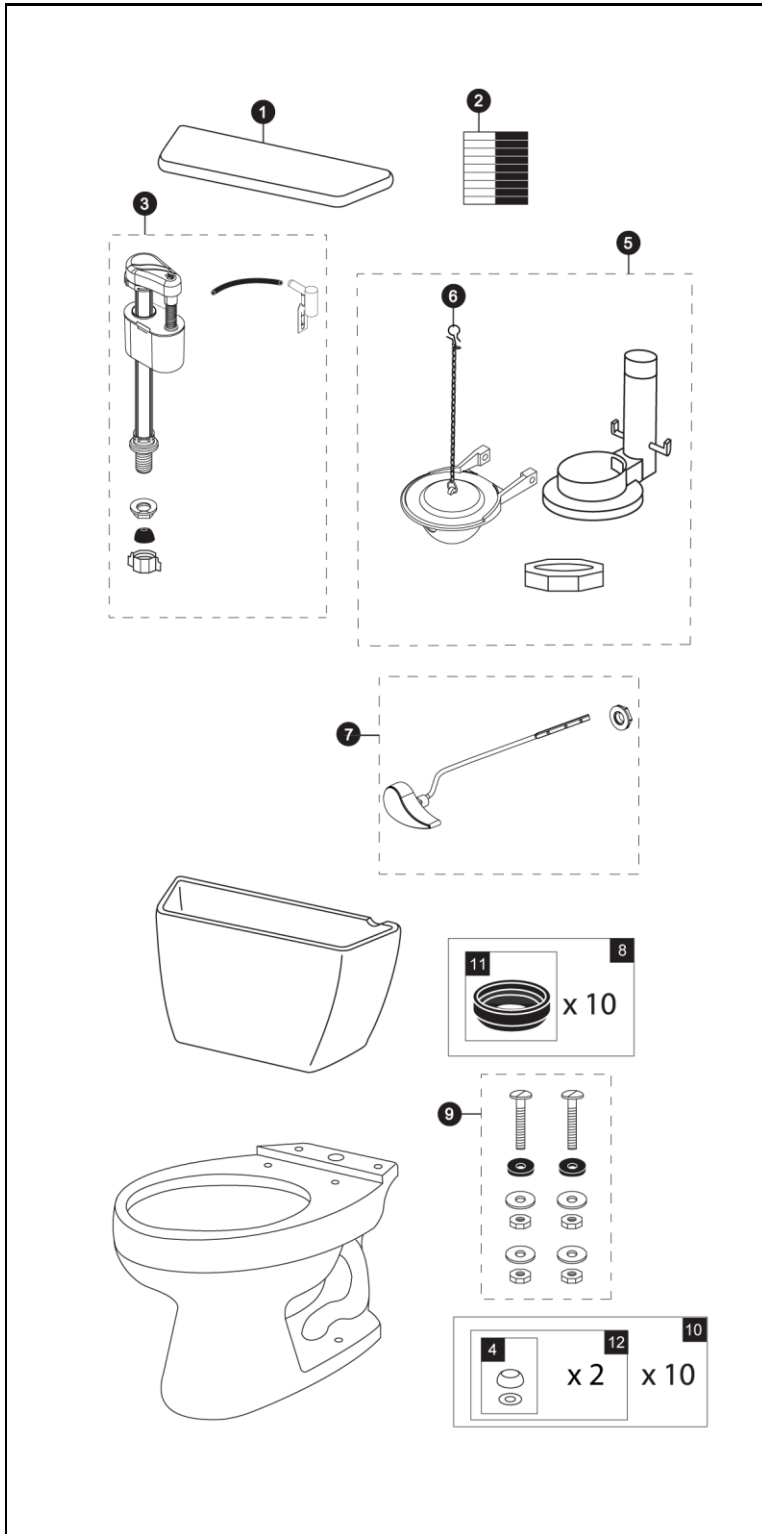

# CST744E & CST744EG

CST744E      CST744EG  
 ST743E      ST743E  
 C744E      C744EG

## Drake® 1.28 Gpf Toilet, Elongated, E-Max®, 12" Rough-In (including CeFIONtect™)

Item	Part	Description
1	TCU743CRE#01	Tank Lid w/ Velcro - Cotton
	TCU743CRE#03	Tank Lid w/ Velcro - Bone
	TCU743CRE#11	Tank Lid w/ Velcro - Colonial White
	TCU743CRE#12	Tank Lid w/ Velcro - Sedona Beige
	TCU732CRE#51	Tank Lid w/ Velcro - Ebony
2	THU107	Velcro Tape
3	TSU53A	Fill Valve
4	THU044#01	Bolt Cap Set - Cotton
	THU044#03	Bolt Cap Set - Bone
	THU044#11	Bolt Cap Set - Colonial White
	THU044#12	Bolt Cap Set - Sedona Beige
	THU044#51	Bolt Cap Set - Ebony
5	THU252P-A	Flush Valve Assembly w/ Flapper
6	THU499S	Flapper w/ Chain
7	THU068#01	Trip Lever - Cotton
	THU068#03	Trip Lever - Bone
	THU068#11	Trip Lever - Colonial White
	THU068#12	Trip Lever - Sedona Beige
	THU068#51	Trip Lever - Ebony
	THU068#CP	Trip Lever - Chrome Plated
	THU068#BN	Trip Lever - Brushed Nickel
	THU068#PN	Trip Lever - Polished Nickel
8	THU131	Tank to Bowl Gaskets (10 pieces)
9	TSU01D	Tank Mounting Kit
10	THU098#01	Bolt Cap Sets - Cotton (20 pieces)
	THU098#03	Bolt Cap Sets - Bone (20 pieces)
	THU098#11	Bolt Cap Sets - Colonial White (20 pieces)
	THU098#12	Bolt Cap Sets - Sedona Beige (20 pieces)
	THU098#51	Bolt Cap Sets - Ebony (20 pieces)
11	9BU024E	3" Tank to Bowl Gasket
12	THU044S#01	Bolt Cap Set - Cotton (2 pieces)
	THU044S#03	Bolt Cap Set - Bone (2 pieces)
	THU044S#11	Bolt Cap Set - Colonial White (2 pieces)
	THU044S#12	Bolt Cap Set - Sedona Beige (2 pieces)
	THU044S#51	Bolt Cap Set - Ebony (2 pieces)

### Product Number Explanations

Two-Piece Toilet	Tank	Bowl
(CST) Gravity Type Toilet	(ST) Tank	(C) Bowl
(744) Model	(743) Model	(744) Model
(E) E-Max®	(E) E-Max®	(E) E-Max®
(G) CeFIONtect™		(G) CeFIONtect™