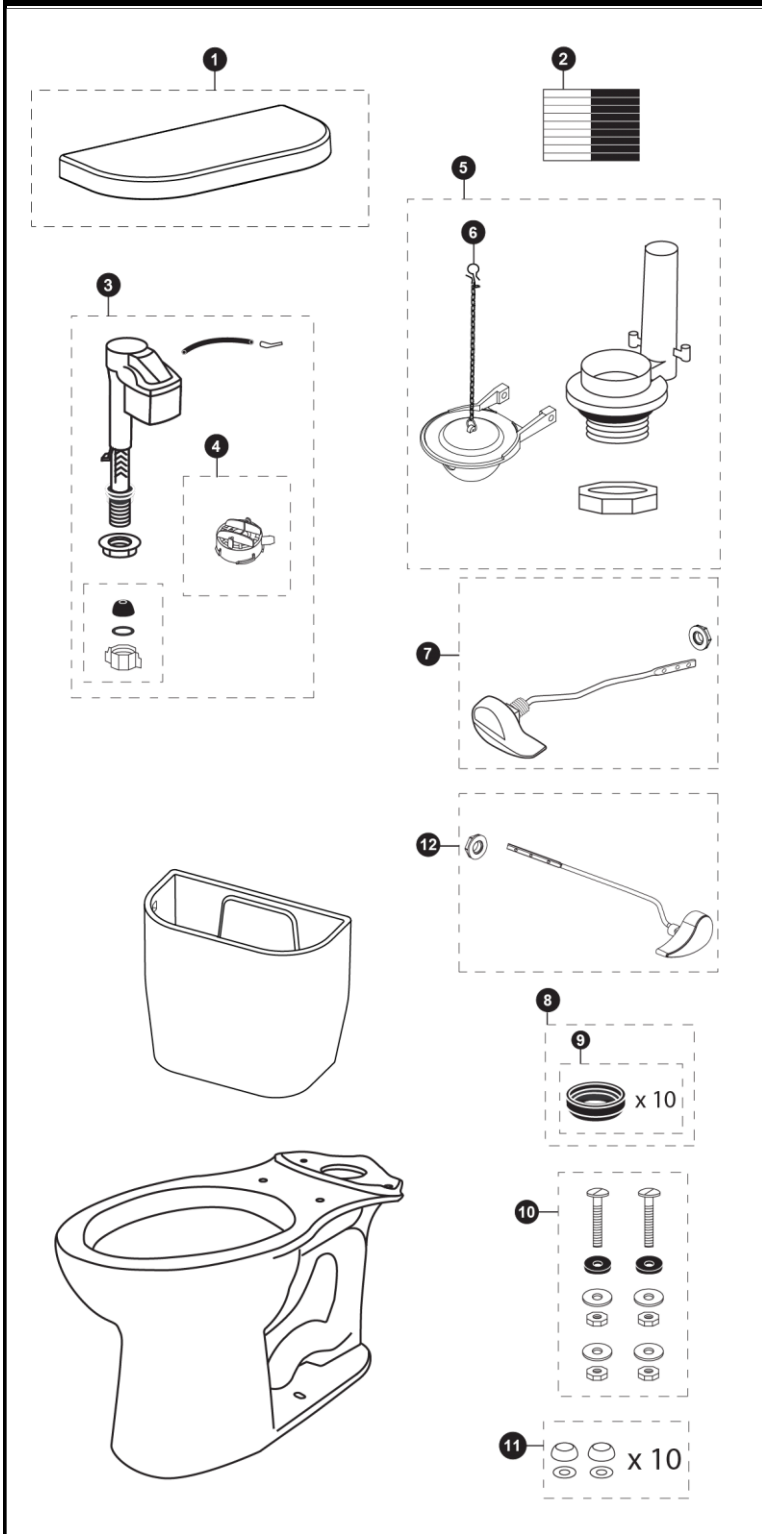

# CST244EF & CST244EFR

C244EF  
ST243E

C244EF  
ST243ER

Entrada™

1.28Gpf Toilet, Elongated,  
E-Max®, 12" Rough-In,  
(optional Right Hand Trip Lever)

Items	Part No	Description
1	TCU243CRE#01	Tank Lid w/ Velcro Tap - Cotton
2	THU107	Velcro Tape
3	TSU99A.X	Fill Valve
4	THU123	Diaphragm Cap
5	THU252L-6A	Flush Valve
6	THU426S	Flapper with Chain & Hook
7	THU400#CP	Trip Lever - Chrome Plated Handle
8	9BU024E	Tank to Bowl Sponge Gasket (1 piece)
9	THU131	Tank to Bowl Sponge Gasket (for 10 toilets)
10	TSU01D	Tank Mounting Kit
11	THU098#01	Bolt Cap Sets (for 10 toilets) - Cotton
12	THU341#CP	Right Hand Trip Lever - Chrome Plated Handle

**Note:**

**Product Number Explanations**

**Two-Piece Toilet**

(CST) Gravity type toilet  
(244) Model  
(E) E-Max®  
(F) Universal Height  
(R) Right Hand Lever

**Tank**

(ST) Tank  
(243) Model  
(E) E-Max®  
(R) Right Hand Lever

**Bowl**

(C) Bowl  
(244) Model  
(E) E-Max®  
(F) Universal Height

Actual Product may vary slightly from illustration.