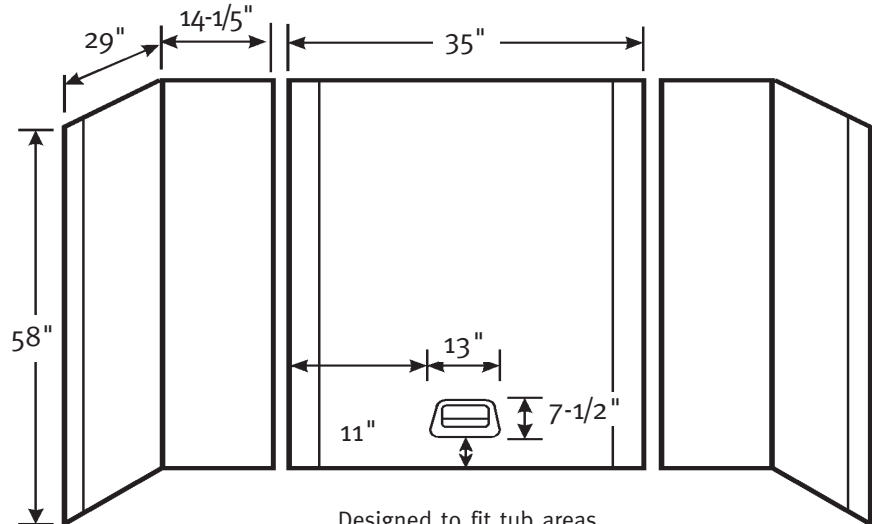

Designed to fit tub areas  
29-30" deep x 62" wide or smaller x 58" high  
(737-762 mm x 1575 mm x 1473 mm)

#### RM-58 High-Gloss Bath Wall Kit

Model	Part	Tub Area Designed To Fit	Ship Wt. Lb.	Ship FedEx	Carton Dims. In.	Cu. Ft.
RM-58	RM58000	29-30" D x 62" W* x 58" H (*or smaller) (737-762 mm x 1575 mm x 1473 mm)	53	-	35 x 64 x 18	12.72

Kit Includes: One back panel with molded-in soap shelf, two end panels and color coordinated silicone.

Packaging: Each kit is packed in a triangular carton.