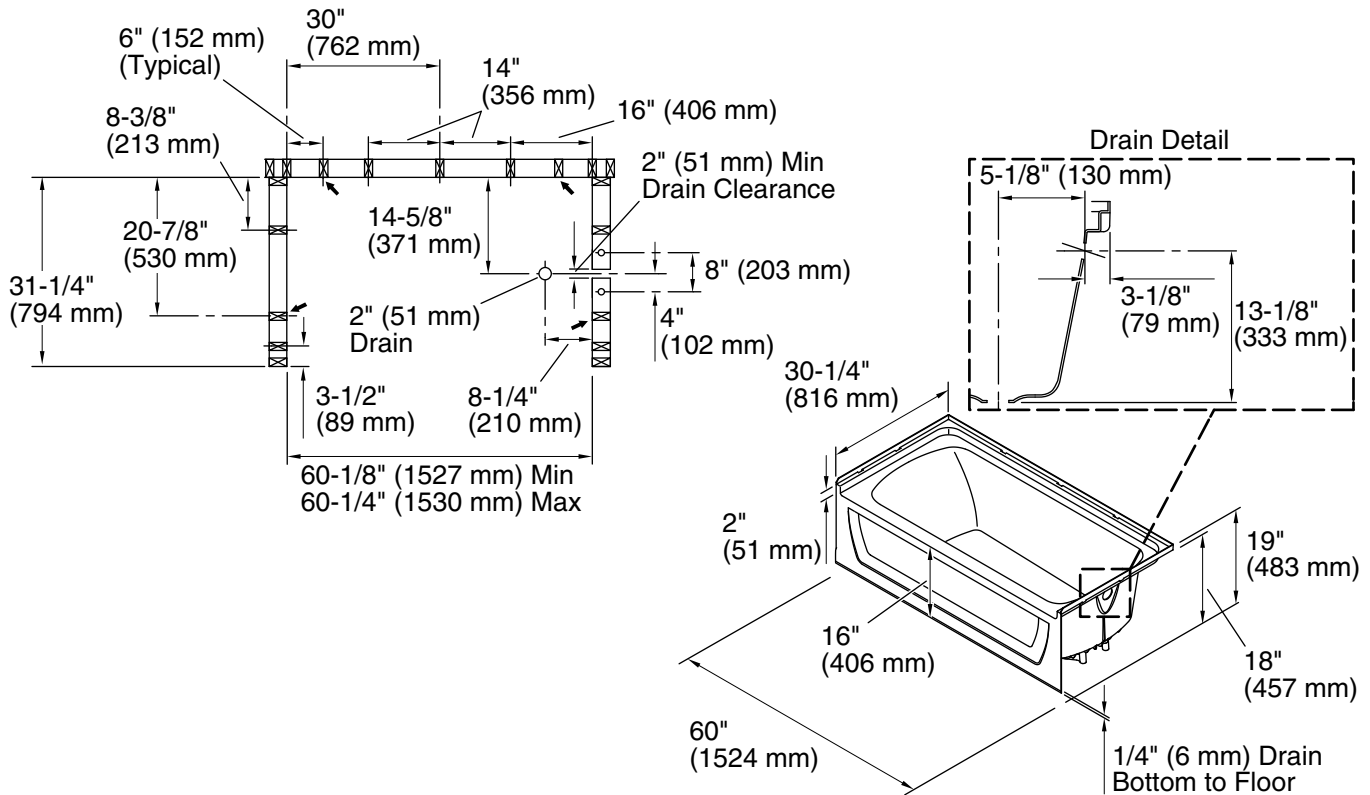

Ensemble™

60-1/4" x 30" bath
71171120

Features

- Designed with a 16" apron.
- Durable high-gloss finish provides a smooth, shiny surface that is easy to clean.
- Gently sloping bath with integral apron.
- 2" wainscot allows tile-down installation above bath deck.
- Can be installed with wall set 71374100.

Technical Information

All product dimensions are nominal.

Installation:	Three-wall alcove
Drain location:	Right
Basin area, bottom:	45" x 20" (1143 mm x 508 mm)
Basin area, top:	53" x 23" (1346 mm x 584 mm)
Water depth:	11-1/4" (286 mm)
Water capacity:	44 gal (166.6 L)
Minimum flat for door:	2-3/4" (70 mm)
Maximum door width:	57-11/16" (1465 mm)