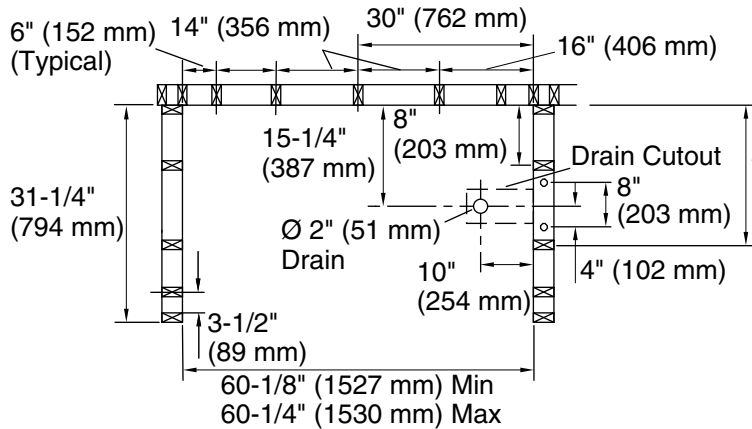

Accord®

60" x 31-1/4" tile bath/shower wall set
71144100

Features

- Pivot snap-together modular design.
- Tile look.
- Four corner shelves.
- Must be installed with Accord bath or whirlpool (71141110, 71141120, 71141112, 71141122, 76141110 or 76141120)

Technical Information

All product dimensions are nominal.

Installation:	Three-wall alcove
Maximum door height:	56-1/2" (1435 mm)
Maximum door width:	56-3/4" (1441 mm)

Notes

Install this product according to the installation instructions.