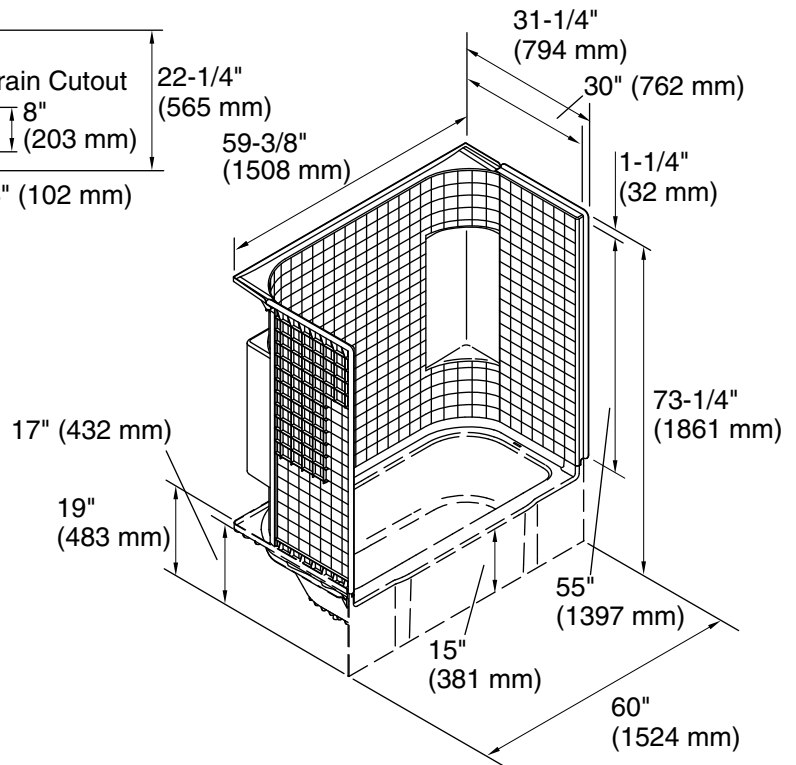

Accord®

60" x 31-1/4" tile bath/shower wall set
71144100

Features

- Pivot snap-together modular design.
- Tile look.
- Four corner shelves.
- Must be installed with Accord bath or whirlpool (71141110, 71141120, 71141112, 71141122, 76141110 or 76141120)

Technical Information

All product dimensions are nominal.

Installation:	Three-wall alcove
Maximum door height:	56-1/2" (1435 mm)
Maximum door width:	56-3/4" (1441 mm)

Notes

Install this product according to the installation instructions.