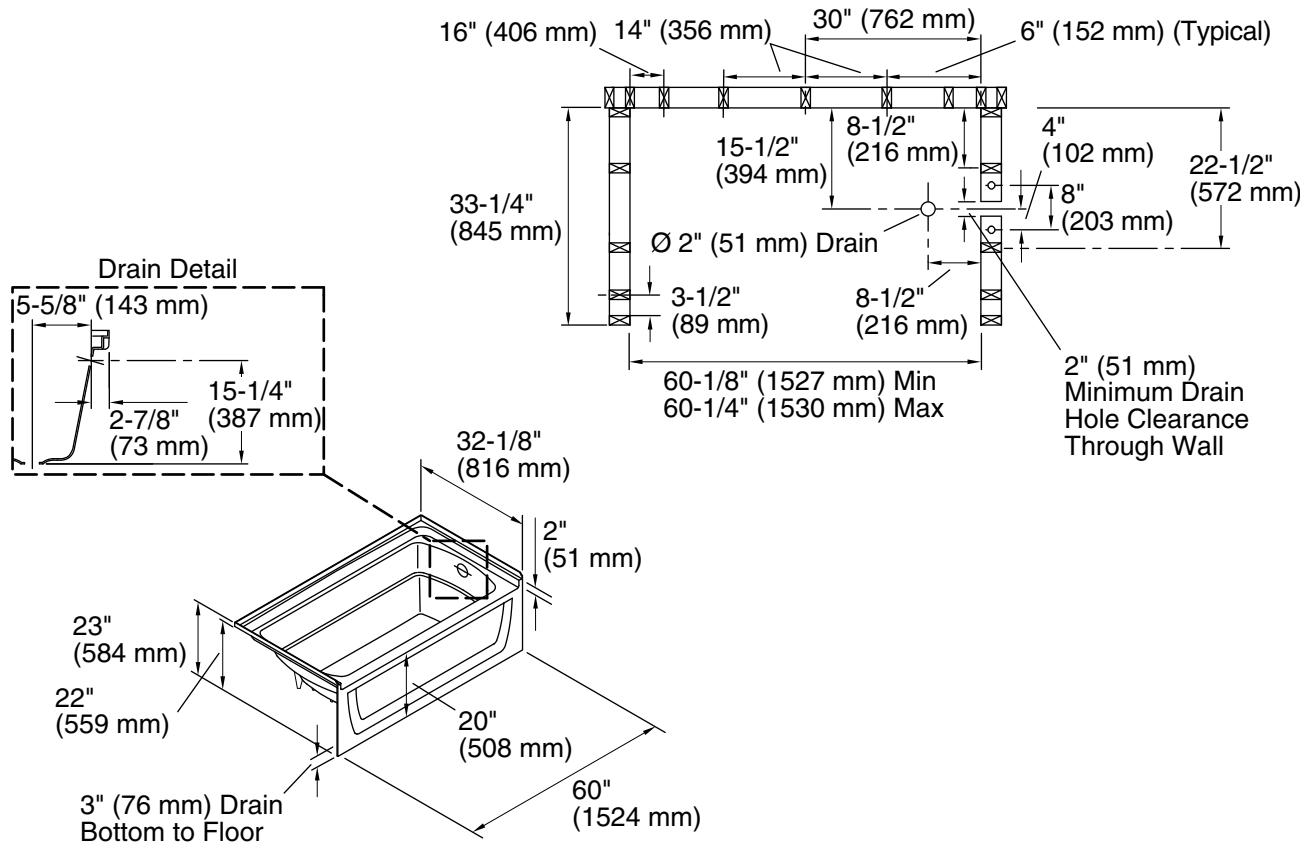

Ensemble™

60" x 32" AFD bath
71121122

Features

- 20" apron.
- Compatible with tile.
- 3" (76 mm) drain-to-floor clearance for above-floor drain installation.

Material

- Made from solid Vikrell® material for strength, durability, and lasting beauty.

For the most current Specification Sheet, go to www.sterlingplumbing.com.

Technical Information

All product dimensions are nominal.

Installation:	Three-wall alcove
Drain location:	Right
Basin area, bottom:	42" x 20" (1067 mm x 508 mm)
Basin area, top:	54" x 26" (1372 mm x 660 mm)
Water depth:	13" (330 mm)
Water capacity:	51 gal (193.1 L)
Minimum flat for door:	3" (76 mm)
Maximum door width:	57-11/16" (1465 mm)

Notes

Install this product according to the installation instructions.
Studs should be positioned roughly as shown.
Double studding is recommended for pivot shower door installations.