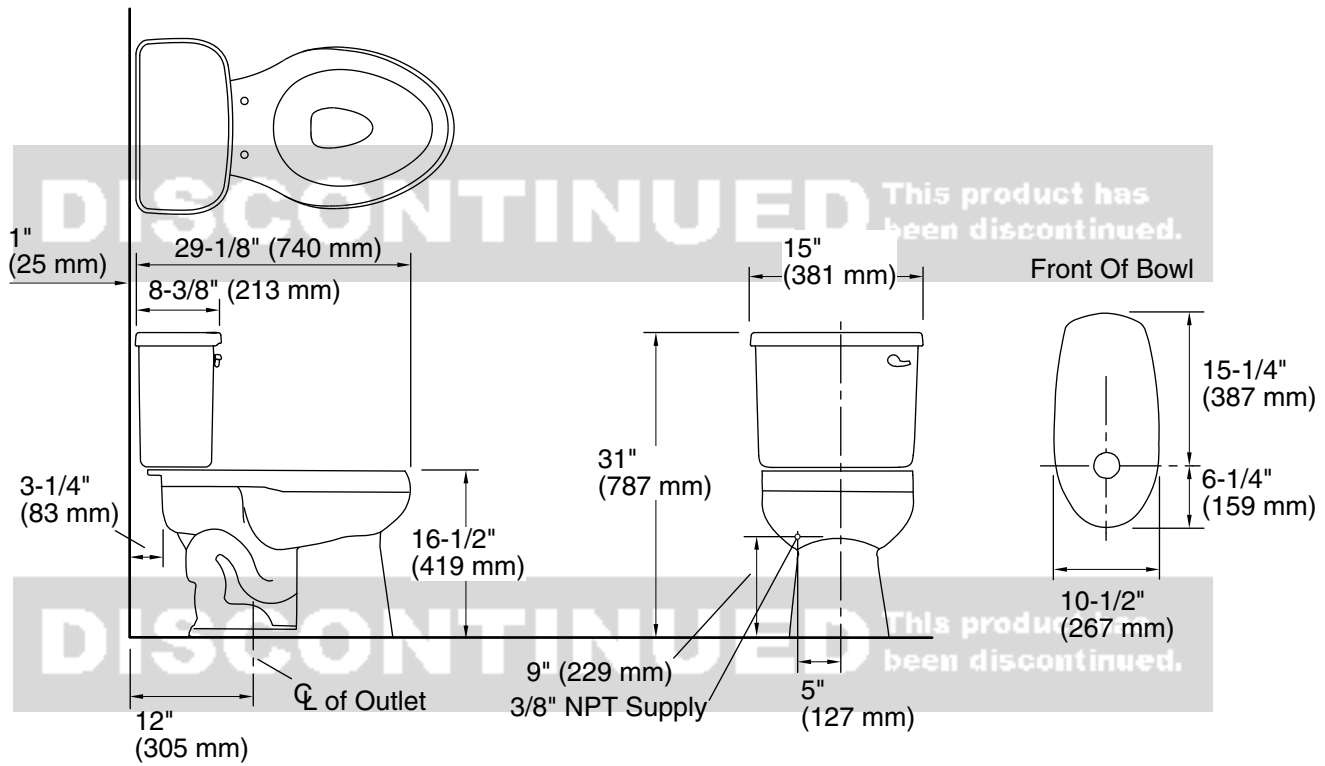

Windham™ Comfort Height® Pro Force® Toilet 403082-RA

Features

- Two-piece design.
- Elongated bowl offers added room and comfort.
- Luxury Height.
- 1.28 gpf (4.8 lpf).
- Pro Force® flushing technology.

Installation

- Standard 12" (305 mm) rough-in.
- Three-bolt quick-connect installation.

Recommended Products/Accessories

- K-4636 Cachet® Quiet-Close™ Elongated Toilet Seat
- K-5588 Purefresh® Elongated Toilet Seat
- K-4108 C³®-230 Elongated cleansing toilet seat
- K-5420 Low-Profile Bolt Caps
- K-23726 Drain treatment

Included Components

Product consists of:

- 404551-RA Toilet tank
- 403315 Elongated toilet bowl

Additional Components:

- Bolt caps (pair)
- Tank cover
- tank hardware accessory pack
- trip lever

ADA **CSA B651** **OBC**

Technical Information

All product dimensions are nominal.

- Toilet type: Two-piece, Floor-mount
- Waste Outlet: Floor
- Bowl shape: Elongated
- Flush type: Gravity siphon rim jet
- Trap passageway: 2" (51 mm)
- Water Consumption
 - Full: 1.28 gpf (4.8 lpf)
- Water surface size: 8" x 10" (203 mm x 254 mm)
- Rough-in: 12" (305 mm)
- Seat-mounting holes: 5-1/2" (140 mm)