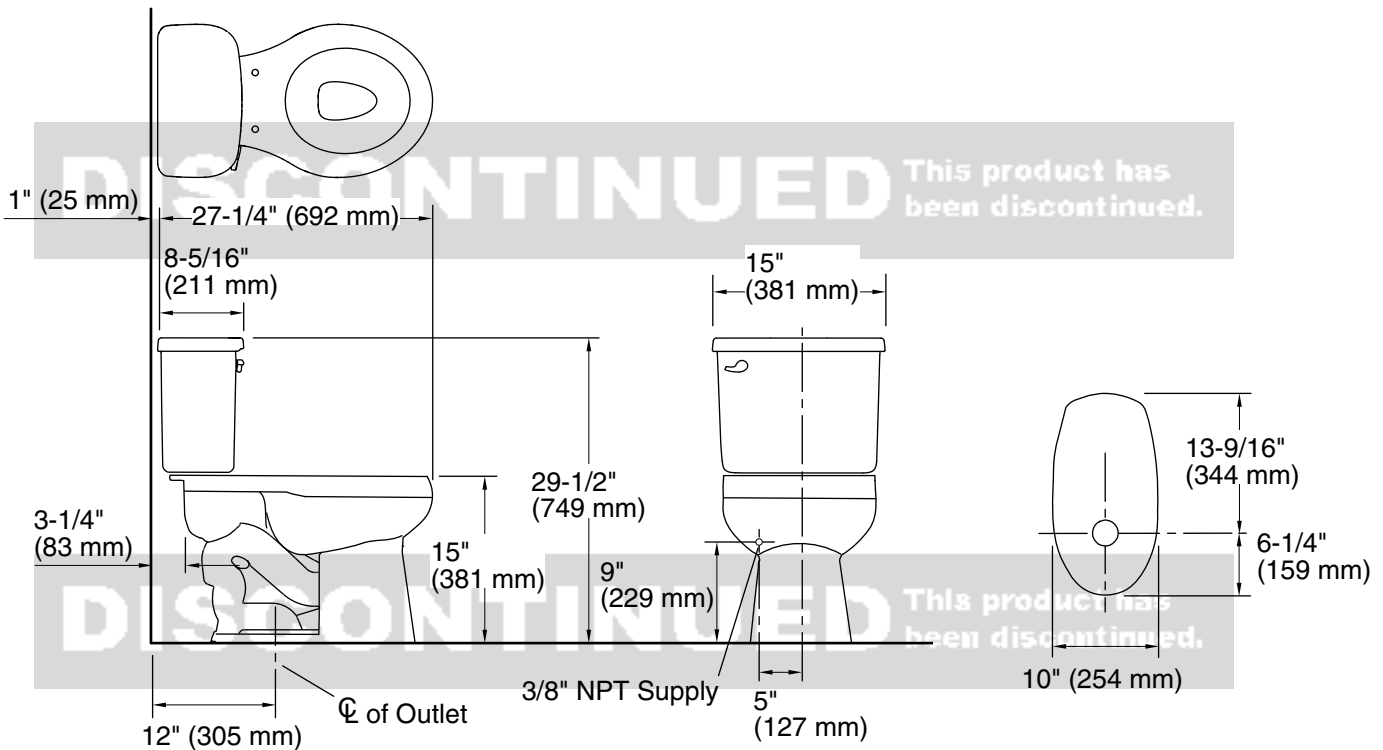

Windham™

Round-front toilet bowl
403080

Features

- Two-piece design.
- Round-front bowl.
- 1.28 gpf (4.8 lpf).
- Pro Force® flushing technology.

Installation

- Standard 12" (305 mm) rough-in.
- Three-bolt quick-connect installation.

For the most current Specification Sheet, go to www.sterlingplumbing.com.

Technical Information

All product dimensions are nominal.

- Toilet type: Two-piece, Floor-mount
- Waste Outlet: Floor
- Bowl shape: Round-front
- Flush type: Gravity siphon rim jet
- Trap passageway: 2" (51 mm)
- Water Consumption
 - Full: 1.28 gpf (4.8 lpf)
- Water surface size: 8" x 9" (203 mm x 229 mm)
- Rough-in: 12" (305 mm)
- Seat-mounting holes: 5-1/2" (140 mm)