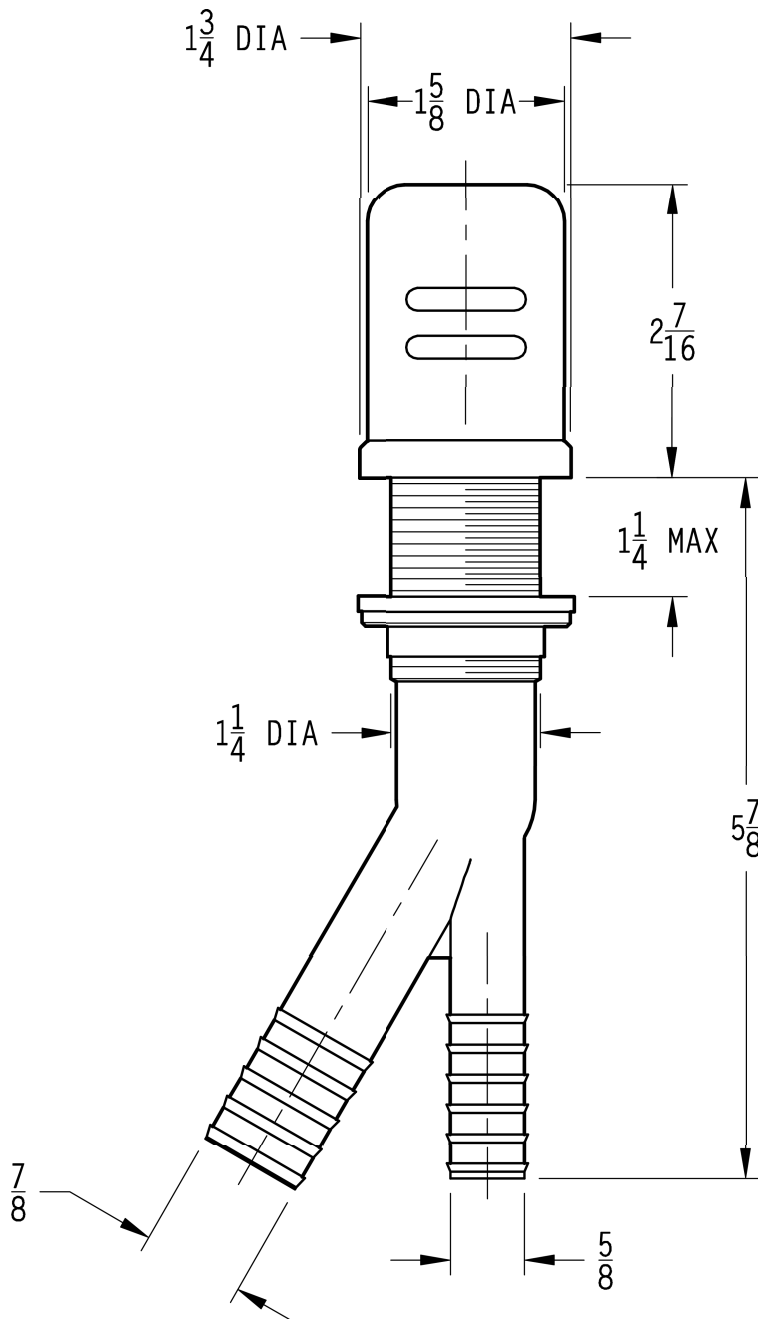

INSTALLATION DIMENSIONS

MatchMakers®
Accessory

Dimensions are in Inches

1-800-PFAUCET www.pricepfister.com
19701 DaVinci, Lake Forest, CA 92610
01/8/03

Price Pfister®
Pf Freshest Ideas in Pf faucets.

SS-KAG-01