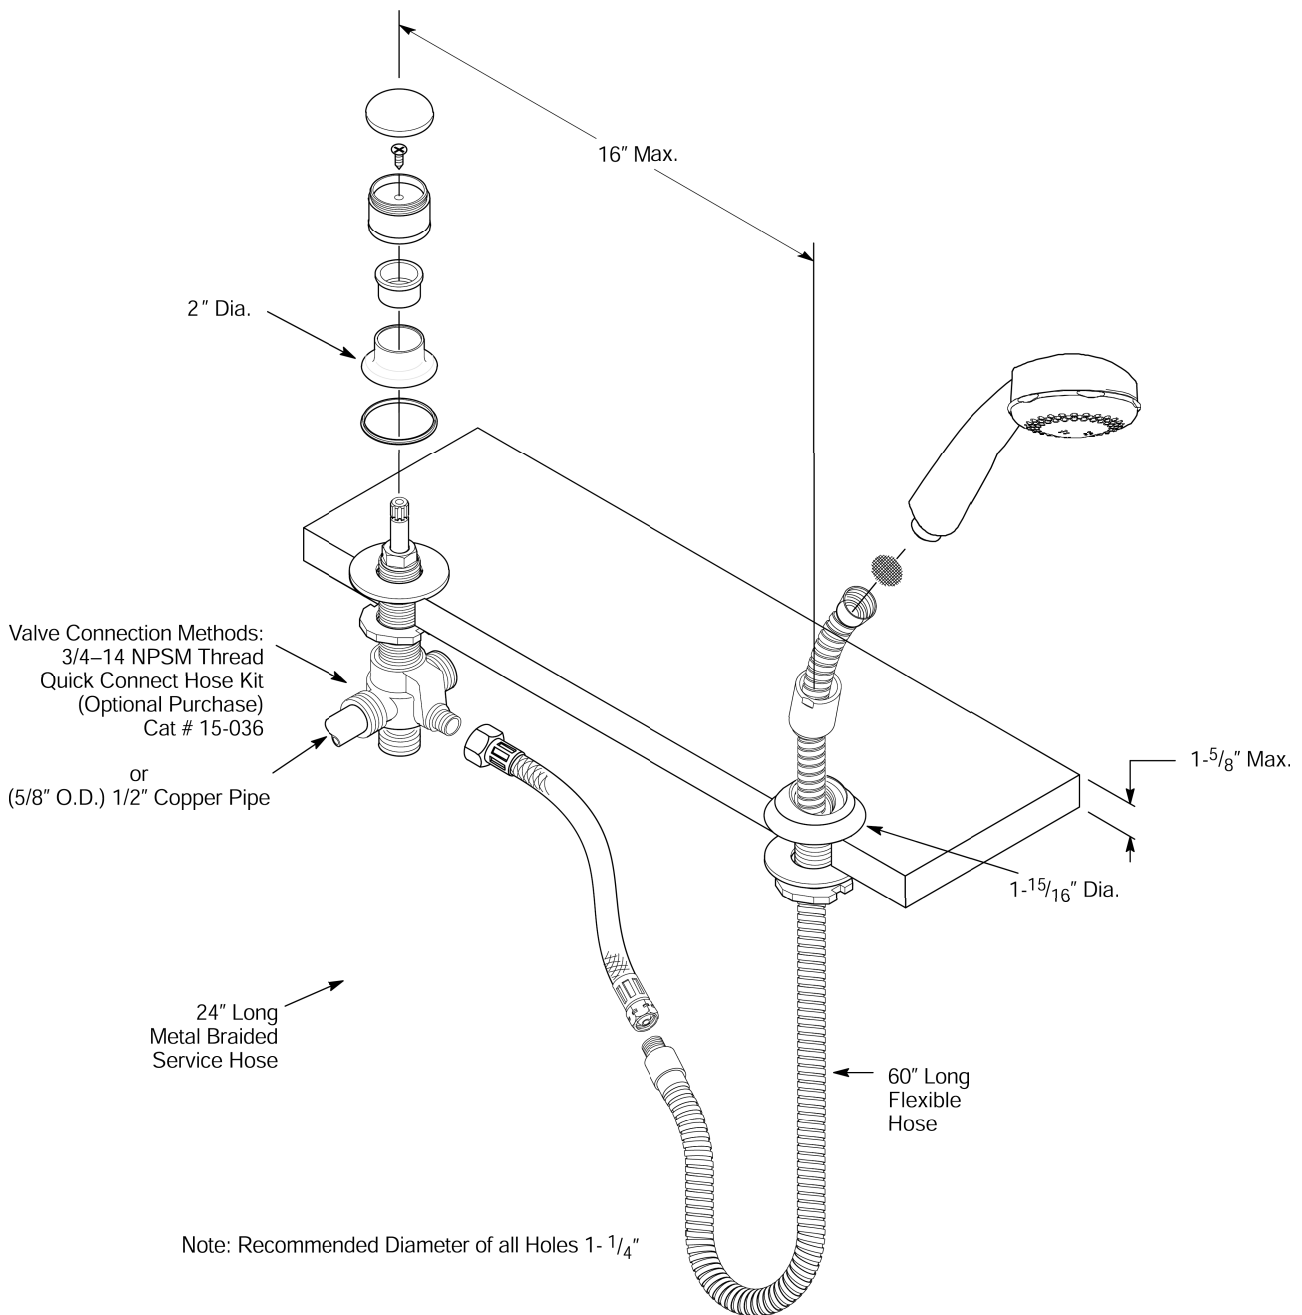

INSTALLATION DIMENSIONS

R15 Series

Hand-Held Shower

1-800-PFAUCET www.pricepfister.com
19701 DaVinci, Lake Forest, CA 92610
01/8/03

Price Pfister[®]
Pf Pfreshet Ideas in Pf faucets.

SS-R15-01