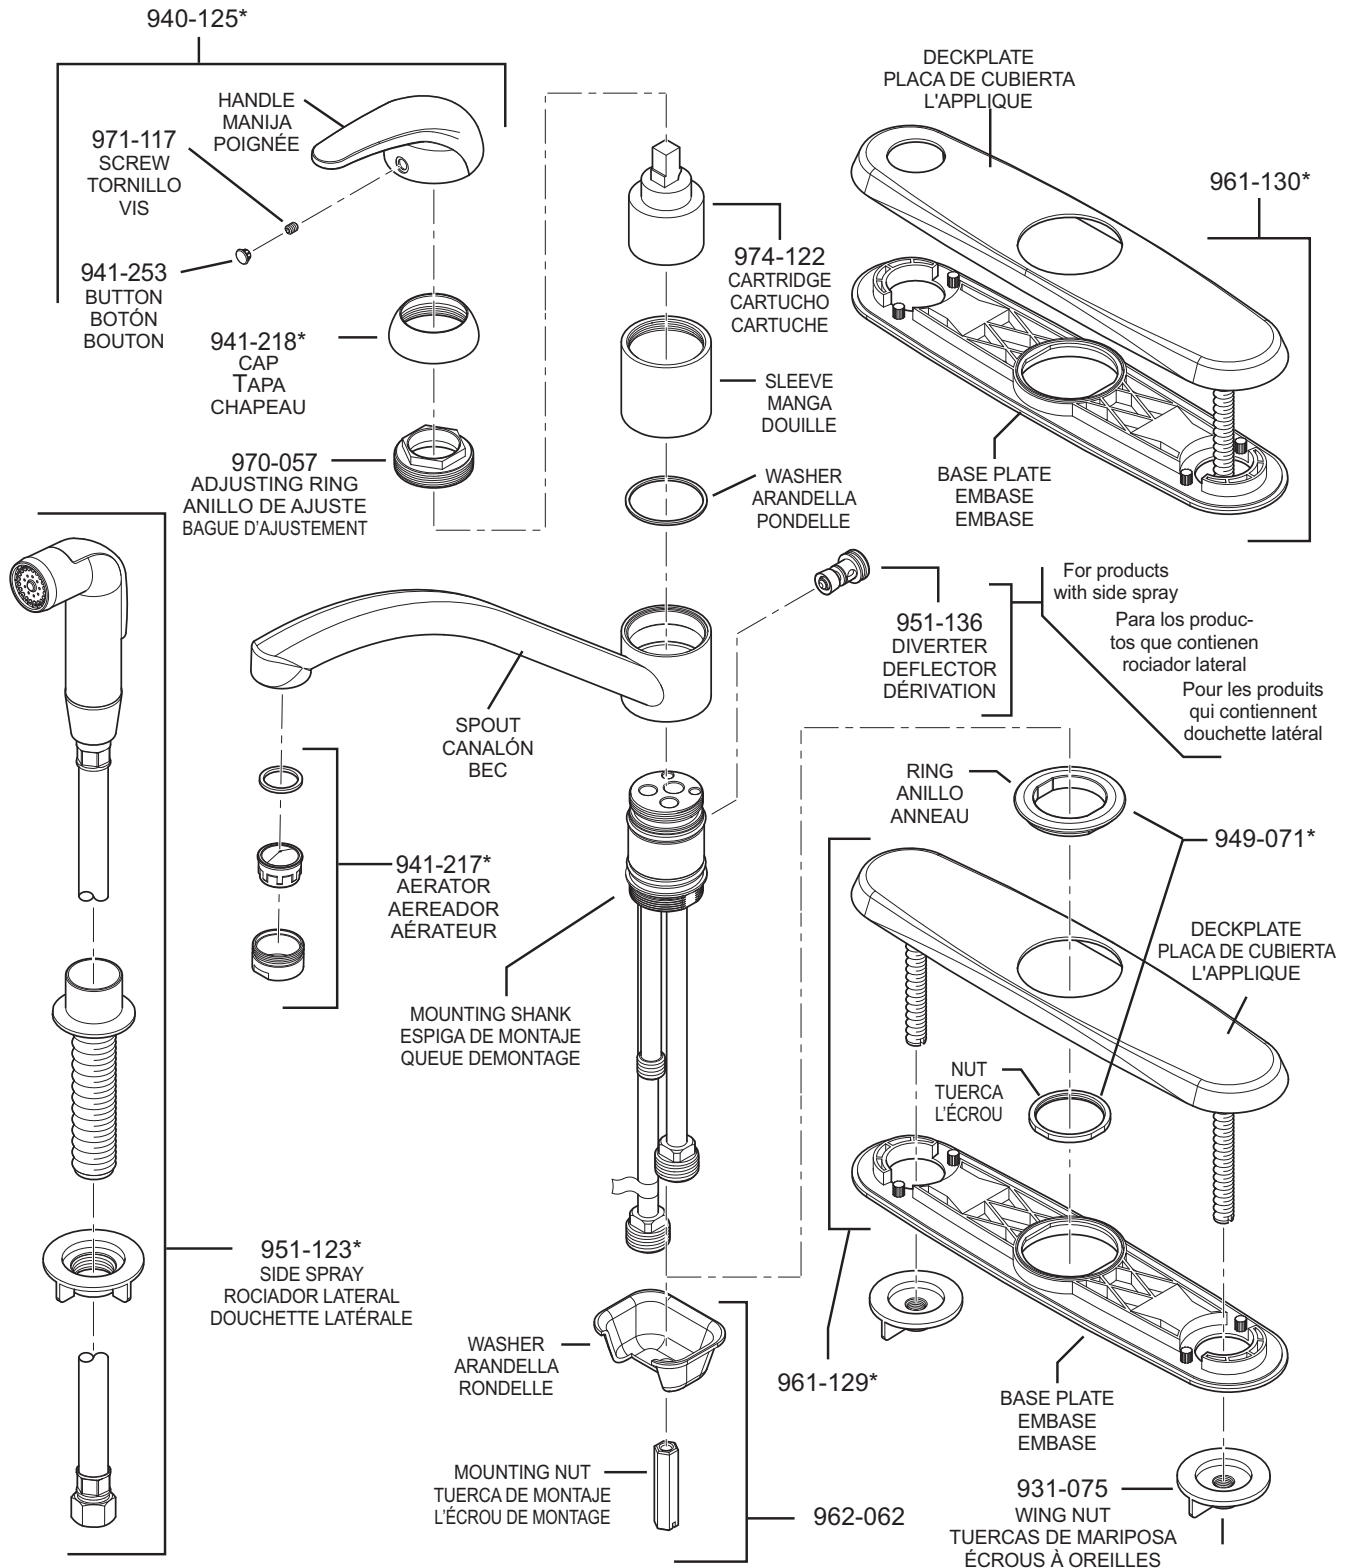

PARTS EXPLOSION

134 Pfirst Series™ Single Control, Side Spray Kitchen Faucet

FINISHES * Indicates Finish

A Polished Chrome	L Satin Stainless	T Biscuit
B Black	M Almond	U Rustic Bronze
D PVD Polished Nickel	N Antique Bronze	V PVD Polished Brass
E Rustic Pewter	P Polished Brass	W White
J PVD Brushed Nickel	Q Satin Brass	Y Tuscan Bronze
G Velvet Aged Bronze	R Copper	Z Oil-Rubbed Bronze
K Satin Nickel	S Stainless Steel	