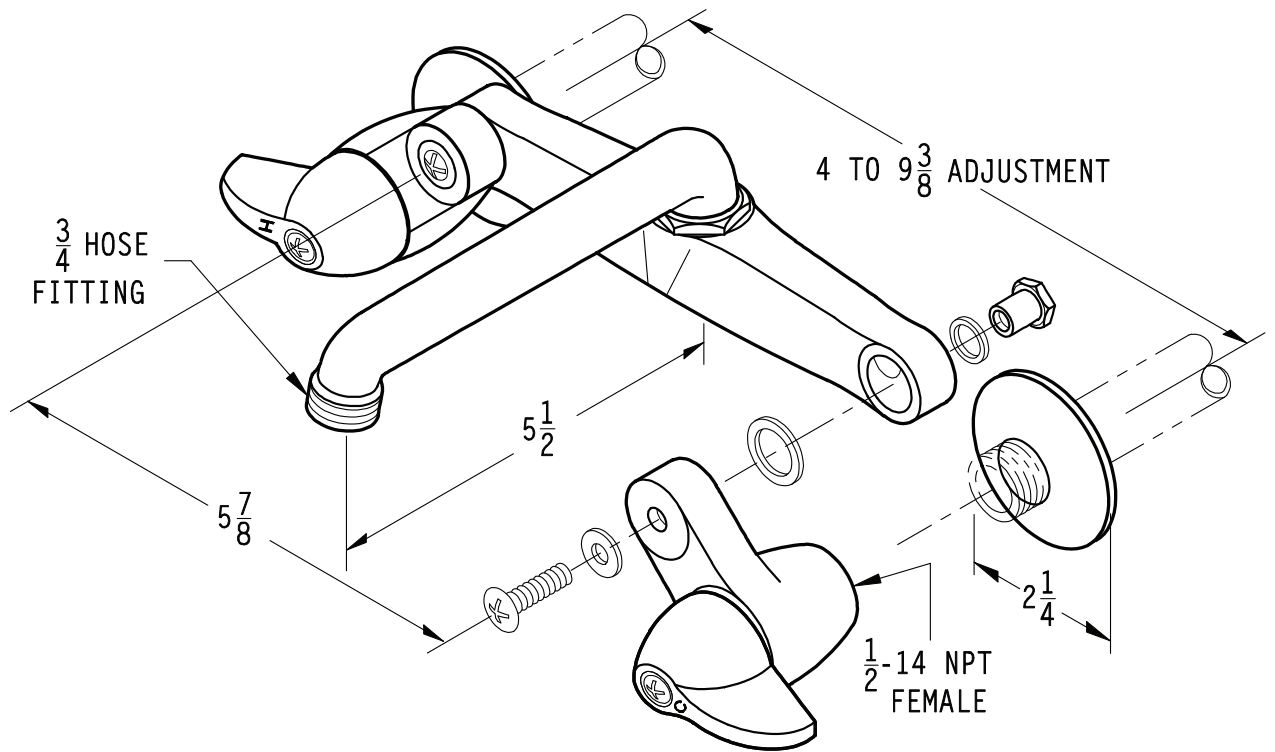

### Specifications

- Pforever Seal
- 360° Rotating Spout

#### Features

- 2.2 GPM Flow Rate
- Adjustable Install 4-93/8"
- 3/4" Hose Fitting
- Compression Valves
- Swivel Spout
- All Metal Construction
- Pforever Warranty®

### Dimensions

Ø1-3/8 Min to Ø1-1/2 Max. Deck Hole Openings