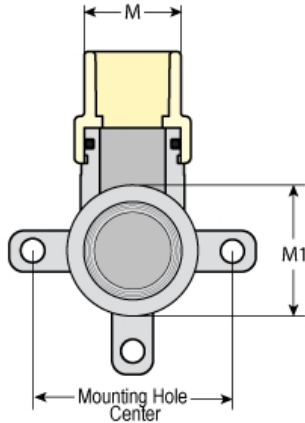

Part No: DE4107-005SS

EverTUFF® CTS

Elbow

Desc: 1/2 CTS CPVC DROP EAR ELL SOCXSSFPT BODY

MSRP: 19.94

Part Code: 036

Weight(lbs): 0.231

Weight(kg): 0.105

Weight(gm): 105

Size: 1/2

Color: TAN

Material: CPVC

M = 27/32

M1 = 1-3/16

Type Drop Ear Elbow - SS Threaded Body

Connection Socket x SS Fipt

Note LEAD FREE

Injection Molded Dimension References:

G = (LAYING LENGTH) intersection of center lines to bottom of socket/thread; 90° elbows, tees, crosses; ± 1/32 inch.

H = Intersection of center lines to face of fitting; 90° elbows tees, crosses; ± 1/32 inch.

J = Intersection of center lines to bottom of socket/thread; 45° elbows; ± 1/32 inch

L = Overall length of fittings; ± 1/16 inch.

M = Outside diameter of socket/thread hub; ± 1/16 inch.

N = Socket bottom to socket bottom; couplings; ± 1/16 inch.