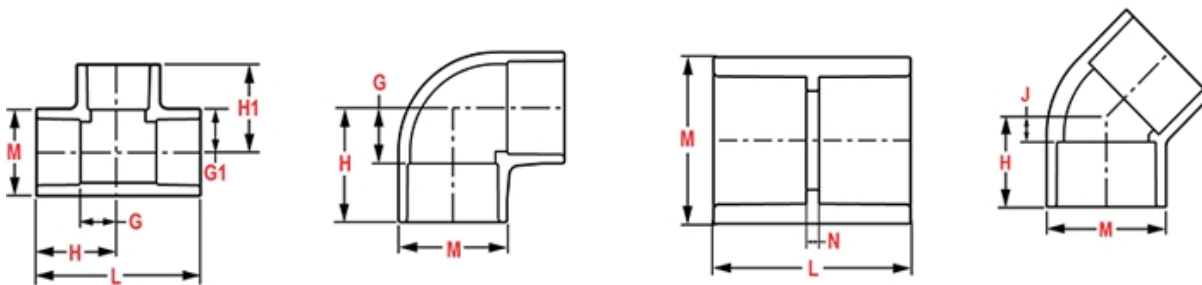

Note LEAD FREE

Injection Molded Dimension References:

G = (LAYING LENGTH) intersection of center lines to bottom of socket/thread; 90° elbows, tees, crosses; ± 1/32 inch.

H = Intersection of center lines to face of fitting; 90° elbows tees, crosses; ± 1/32 inch.

J = Intersection of center lines to bottom of socket/thread; 45° elbows; ± 1/32 inch

L = Overall length of fittings; ± 1/16 inch.

M = Outside diameter of socket/thread hub; ± 1/16 inch.

N = Socket bottom to socket bottom; couplings; ± 1/16 inch.

W = Height of cap; ± 1/16 inch

Typical Molded Dimension References

The information printed here is based on current information & product design at the time of publication and is subject to change without notification. Spears® ongoing commitment to product improvement may result in some variation. No representation, guarantees or warranties of any kind are as to its accuracy, suitability for particular application or results to be obtained therefrom. For verification of technical data or additional information, please contact Spears® Technical Service Department :: WEST COAST : (818) 364-1611 - EAST COAST : (717) 938-9006