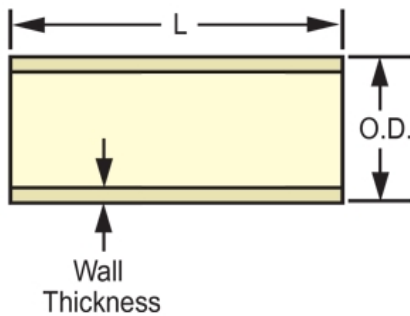

# Spears® Technical Information

07-Jun-18 04:12:15 AM

**Part No:** CTS-007

**Pipe**

**EverTUFF® CTS Pipe-SDR11**

**Desc:** 3/4 CTS CPVC PIPE (10 FT. LENGTH)

**MSRP:** 1.85

**Part Code:** 034

**Weight(lbs):** 0.146

**Weight(kg):** 0.066

**Weight(gm):** 66

**Size:** 3/4"

**Color:** TAN

**Material:** CPVC

**Connection** 10 Foot Length

**NSF® Certified** Lead Free

**Minimum** = .080  
**m Wall**

**L = 10**

**AVG.O.** = .875  
**D.**