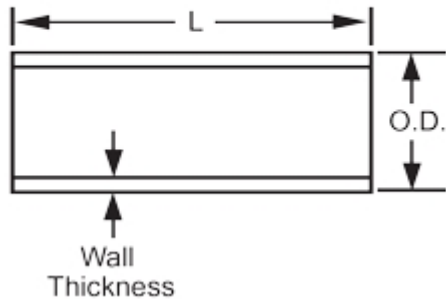

Typical Pipe Dimension Reference

The information printed here is based on current information & product design at the time of publication and is subject to change without notification. Spears® ongoing commitment to product improvement may result in some variation. No representation, guarantees or warranties of any kind are as to its accuracy, suitability for particular application or results to be obtained therefrom. For verification of technical data or additional information, please contact Spears® Technical Service Department :: WEST COAST : (818) 364-1611 - EAST COAST : (717) 938-9006