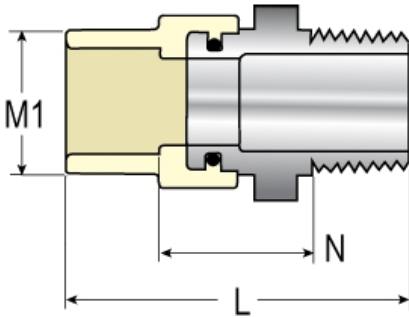

Part No: 4136-010SS

EverTUFF® CTS

Adapter

Desc: 1 CPVC SS TRNS MALE ADPT

MSRP: 26.67

Part Code: 036

Weight(lbs): 0.315

Weight(kg): 0.143

Weight(gm): 143

Size: 1

Color: TAN

Material: CPVC

Type Transition Male Adapter

Connection Socket x SS Mipt

Note LEAD FREE

L = 2-27/32

M1 = 1-3/8

N = 1

Injection Molded Dimension References:

G = (LAYING LENGTH) intersection of center lines to bottom of socket/thread; 90° elbows, tees, crosses; ± 1/32 inch.

H = Intersection of center lines to face of fitting; 90° elbows tees, crosses; ± 1/32 inch.

J = Intersection of center lines to bottom of socket/thread; 45° elbows; ± 1/32 inch

L = Overall length of fittings; ± 1/16 inch.

M = Outside diameter of socket/thread hub; ± 1/16 inch.

N = Socket bottom to socket bottom; couplings; ± 1/16 inch.