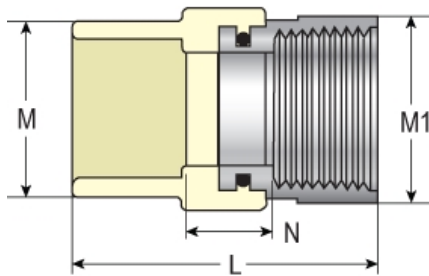

**Weight(gm):** 78

**Size:** 3/4

**Color:** TAN

**Material:** CPVC

**Type** Transition Female Adapter

**Connection** Socket x SS Fipt

**Note** LEAD FREE

**L** = 2

**M** = 1-3/32

**M1** = 1-5/16

**N** = 21/32

## Injection Molded Dimension References:

**G** = (LAYING LENGTH) intersection of center lines to bottom of socket/thread; 90° elbows, tees, crosses; ± 1/32 inch.

**H** = Intersection of center lines to face of fitting; 90° elbows tees, crosses; ± 1/32 inch.

**J** = Intersection of center lines to bottom of socket/thread; 45° elbows; ± 1/32 inch

**L** = Overall length of fittings; ± 1/16 inch.

**M** = Outside diameter of socket/thread hub; ± 1/16 inch.

**N** = Socket bottom to socket bottom; couplings; ± 1/16 inch.