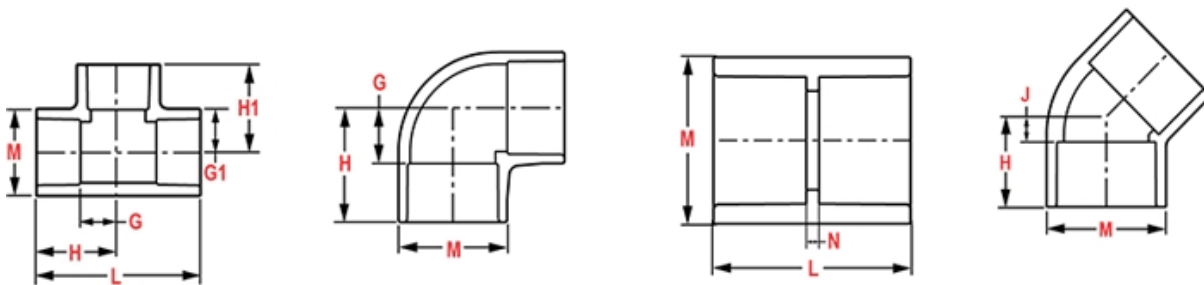

M = 7/8

M1 = 1-1/32

N = 19/32

Injection Molded Dimension References:

G = (LAYING LENGTH) intersection of center lines to bottom of socket/thread; 90° elbows, tees, crosses; ± 1/32 inch.

H = Intersection of center lines to face of fitting; 90° elbows tees, crosses; ± 1/32 inch.

J = Intersection of center lines to bottom of socket/thread; 45° elbows; ± 1/32 inch

L = Overall length of fittings; ± 1/16 inch.

M = Outside diameter of socket/thread hub; ± 1/16 inch.

N = Socket bottom to socket bottom; couplings; ± 1/16 inch.

W = Height of cap; ± 1/16 inch

Typical Molded Dimension References

The information printed here is based on current information & product design at the time of publication and is subject to change without notification. Spears® ongoing commitment to product improvement may result in some variation. No representation, guarantees or warranties of any kind are as to its accuracy, suitability for particular application or results to be obtained therefrom. For verification of technical data or additional information, please contact Spears® Technical Service Department :: WEST COAST : (818) 364-1611 - EAST COAST : (717) 938-9006