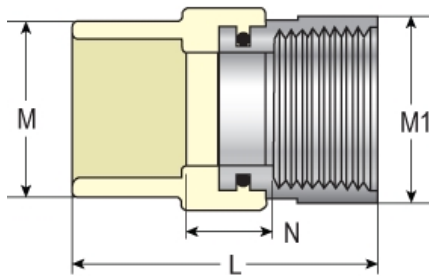

Part No: 4135-005SS

EverTUFF® CTS

Adapter

Desc: 1/2 CPVC SS TRNS FEM ADPT (TFS-0500 NL)

MSRP: 9.95

Part Code: 036

Weight(lbs): 0.106

Weight(kg): 0.048

Weight(gm): 48

Size: 1/2

Color: TAN

Material: CPVC

Type Transition Female Adapter

Connection Socket x SS Fipt

Note LEAD FREE

L = 1-3/4

M = 7/8

M1 = 1-1/32

N = 19/32

Injection Molded Dimension References:

G = (LAYING LENGTH) intersection of center lines to bottom of socket/thread; 90° elbows, tees, crosses; ± 1/32 inch.

H = Intersection of center lines to face of fitting; 90° elbows tees, crosses; ± 1/32 inch.

J = Intersection of center lines to bottom of socket/thread; 45° elbows; ± 1/32 inch

L = Overall length of fittings; ± 1/16 inch.

M = Outside diameter of socket/thread hub; ± 1/16 inch.

N = Socket bottom to socket bottom; couplings; ± 1/16 inch.