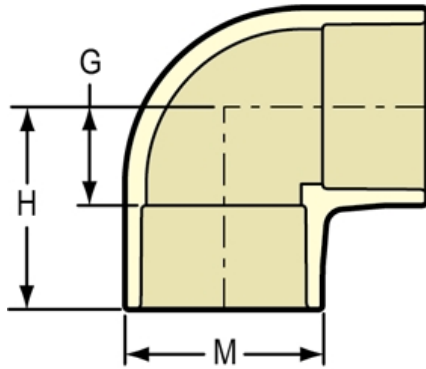

Weight(gm): 21

Size: 3/4"

Color: TAN

Material: CPVC

Type 90° Elbow

Connection Socket x Socket

G = 17/32

H = 1- 1/4

M = 1- 1/8

Injection Molded Dimension References:

G = (LAYING LENGTH) intersection of center lines to bottom of socket/thread; 90° elbows, tees, crosses; ± 1/32 inch.

H = Intersection of center lines to face of fitting; 90° elbows tees, crosses; ± 1/32 inch.

J = Intersection of center lines to bottom of socket/thread; 45° elbows; ± 1/32 inch

L = Overall length of fittings; ± 1/16 inch.

M = Outside diameter of socket/thread hub; ± 1/16 inch.

N = Socket bottom to socket bottom; couplings; ± 1/16 inch.

W = Height of cap; ± 1/16 inch

Typical Molded Dimension References

The information printed here is based on current information & product design at the time of publication and is subject to change without notification. Spears® ongoing commitment to product improvement may result in some variation. No representation, guarantees or warranties of any kind are as to its accuracy, suitability for particular application or results to be obtained therefrom. For verification of technical data or additional information, please contact Spears® Technical Service Department :: WEST COAST : (818) 364-1611 - EAST COAST : (717) 938-9006