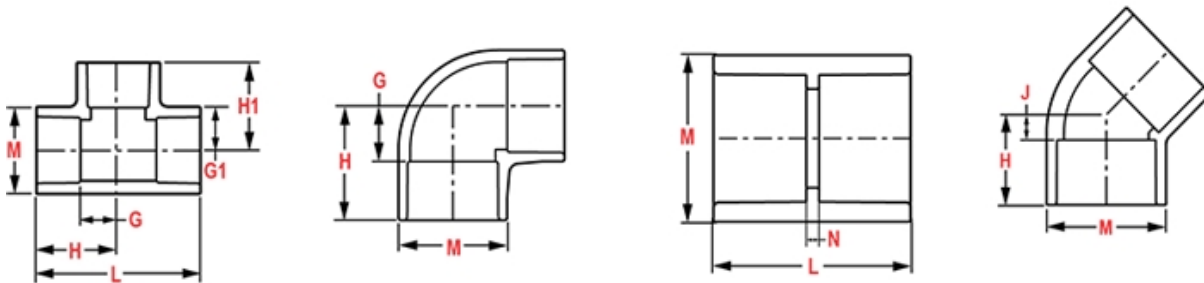

Weight(gm): 21

Size: 3/4"

Color: TAN

Material: CPVC

Type 90° Elbow

Connection Socket x Socket

G = 17/32

H = 1- 1/4

M = 1- 1/8

Injection Molded Dimension References:

G = (LAYING LENGTH) intersection of center lines to bottom of socket/thread; 90° elbows, tees, crosses; ± 1/32 inch.

H = Intersection of center lines to face of fitting; 90° elbows tees, crosses; ± 1/32 inch.

J = Intersection of center lines to bottom of socket/thread; 45° elbows; ± 1/32 inch

L = Overall length of fittings; ± 1/16 inch.

M = Outside diameter of socket/thread hub; ± 1/16 inch.

N = Socket bottom to socket bottom; couplings; ± 1/16 inch.

W = Height of cap; ± 1/16 inch

Typical Molded Dimension References

The information printed here is based on current information & product design at the time of publication and is subject to change without notification. Spears® ongoing commitment to product improvement may result in some variation. No representation, guarantees or warranties of any kind are as to its accuracy, suitability for particular application or results to be obtained therefrom. For verification of technical data or additional information, please contact Spears® Technical Service Department :: WEST COAST : (818) 364-1611 - EAST COAST : (717) 938-9006