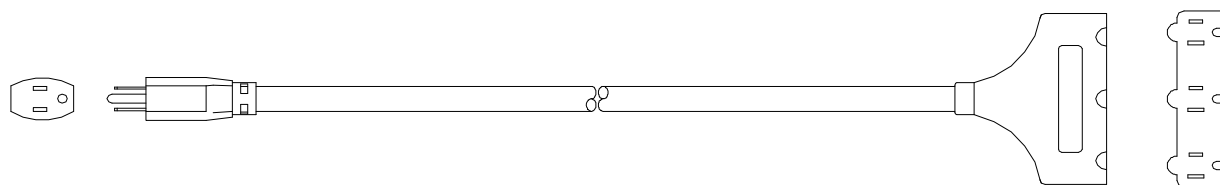

## PRODUCT SPECIFICATION

**CATALOG NUMBER:** See table below  
**DESCRIPTION:** Tri-Source® three receptacle extension cord, with a power indicator lamp in the cord connector  
**APPROVALS:** UL/CSA or UL/CUL outdoor use cord set

### CONSTRUCTION PARAMETERS:

Conductor: See table below  
 Jacket material: PVC  
 Jacket color: See table below  
 Overall cable O.D. (nom): See table below  
 Cord rating: Hard Usage per the National Electrical Code

*Note: Plug and connector style may vary*

Attachment plug configuration: NEMA 5-15P  
 Cord connector configuration: NEMA 5-15R x 3  
 Plug and connector material: Clear PVC, with a neon power indicator lamp in the cord connector block

### ELECTRICAL PROPERTIES:

Cable temperature rating: -40 to +60 °C  
 Nominal operating voltage: 125 VAC  
 Maximum operating current: 15A

Catalog number	Length	Cable type	Color	Conductor	Cable O.D. (nom)
04287	25 ft	SJTOW	Black	14 AWG, 41/30 BC	0.352 in
04187	25 ft	SJTW	Yellow	12 AWG, 65/30 BC	0.420 in
04188	50 ft				
04189	100 ft				
04388	50 ft			10 AWG, 104/30 BC	0.567 in
04389	100 ft				