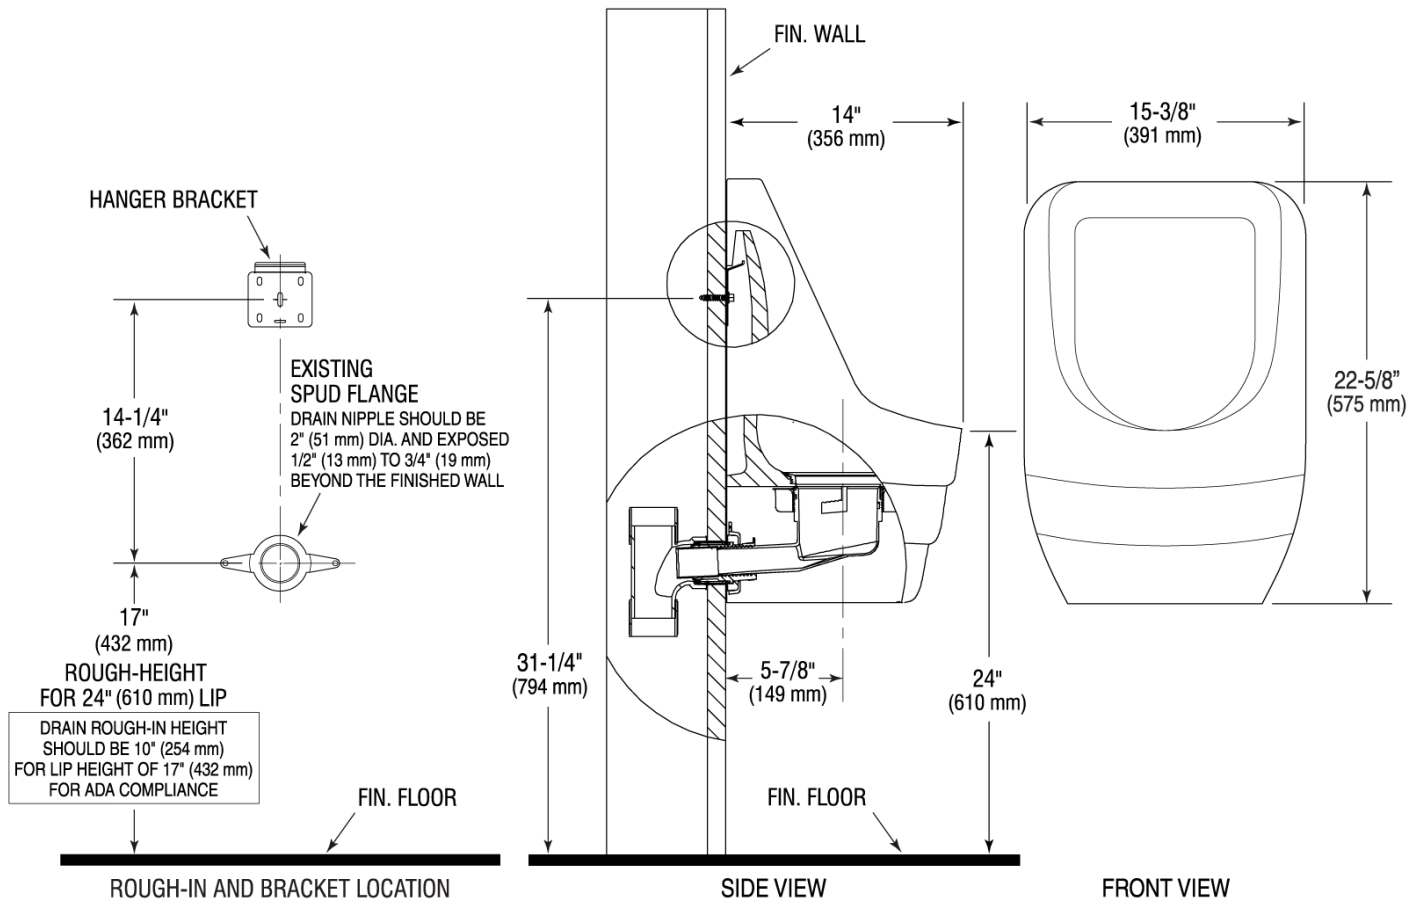

CODE NUMBER

1004000

DESCRIPTION

Vitreous China Waterfree Urinal.

DETAILS

- Nominal Dimensions: 14" x 15 19/500" x 22 5/8" (356 x 382 x 575mm)

FEATURES

- White Vitreous China
- Cartridge housing assembly
- 2" NPT outlet flange & Uni-coupler kit
- All mounting hardware included
- One (1) replaceable cartridge included†
- Touch-free, hygienic operation
- Up to 5x cleaner than flushing urinals

NOTES

All information contained within this document subject to change without notice.

All vitreous china dimensions shown in these drawings are nominal and not to scale. Dimensions can vary within the tolerances established in the governing ASME A112.19.2/CSA B45.1 standard. It is important to consider this when planning rough-in and plumbing layouts.

DO NOT install on copper DWV due to copper's susceptibility to corrosion.

ROUGH-IN

NOTE: ADA urinal rim height requirements allow all heights 17" and below. Sloan strongly recommends roughing in the drain to achieve a 16½" rim height or less to ensure compliance.